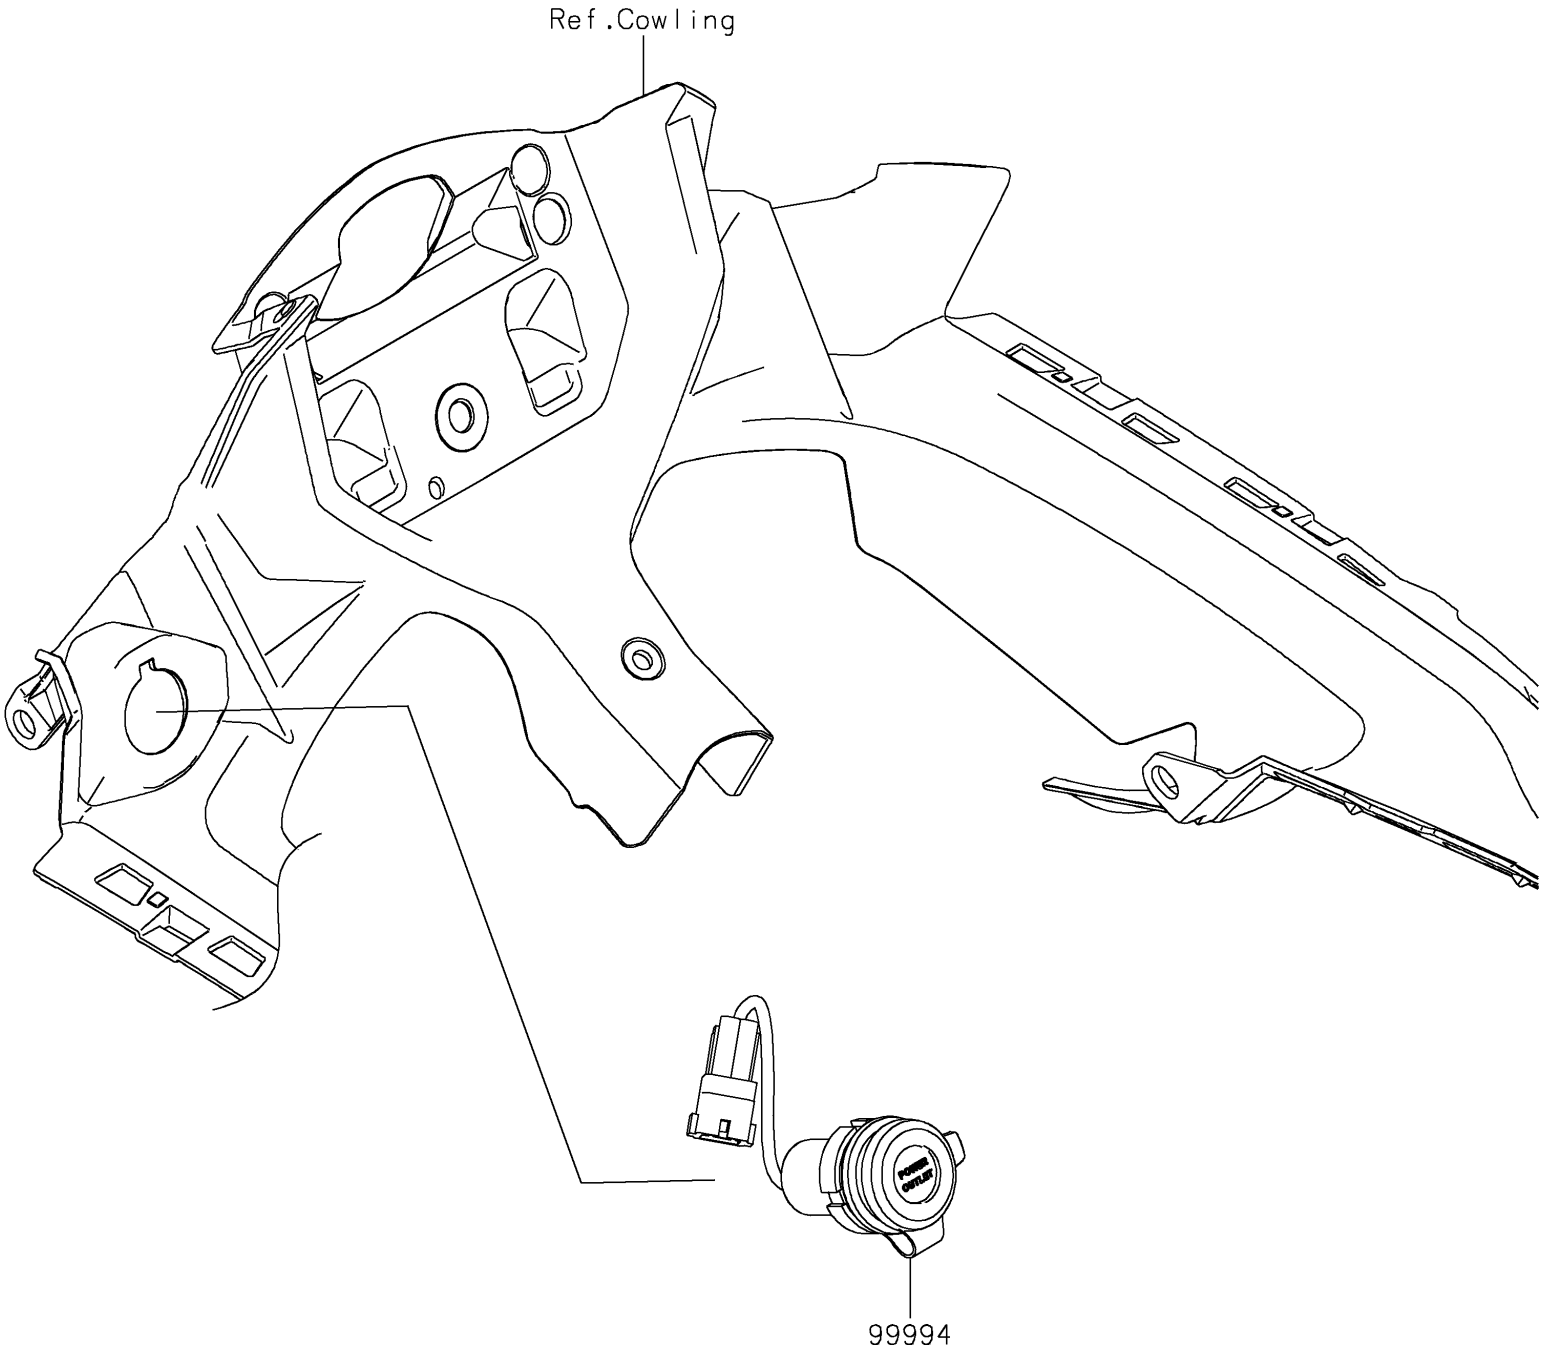

2024 NINJA® 650 KRT EDITION ABS PARTS DIAGRAM

Accessory(DC Output)

F2910J

2024 NINJA® 650 KRT EDITION ABS PARTS LIST

Accessory(DC Output)

ITEM NAME	PART NUMBER	QUANTITY
DC OUTPUT(12V SOCKET) (Ref # 99994)	99994-1373	1