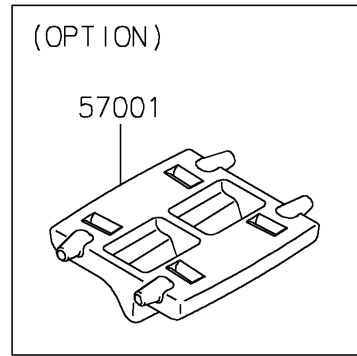

2023 Ninja[®] 650 PARTS DIAGRAM

Accessory(Decals)

F2910L

2023 Ninja® 650 PARTS LIST

Accessory(Decals)

| ITEM NAME | PART NUMBER | QUANTITY |
|---------------------------------------|-------------|----------|
| RIM STRIPE APPLICATOR (Ref # 57001) | 57001-1752 | AR |
| WHEEL RIM TAPE, GREEN (Ref # 99994) | 99994-0932 | 1 |
| WHEEL RIM TAPE, SILVER (Ref # 99994A) | 99994-0933 | 1 |