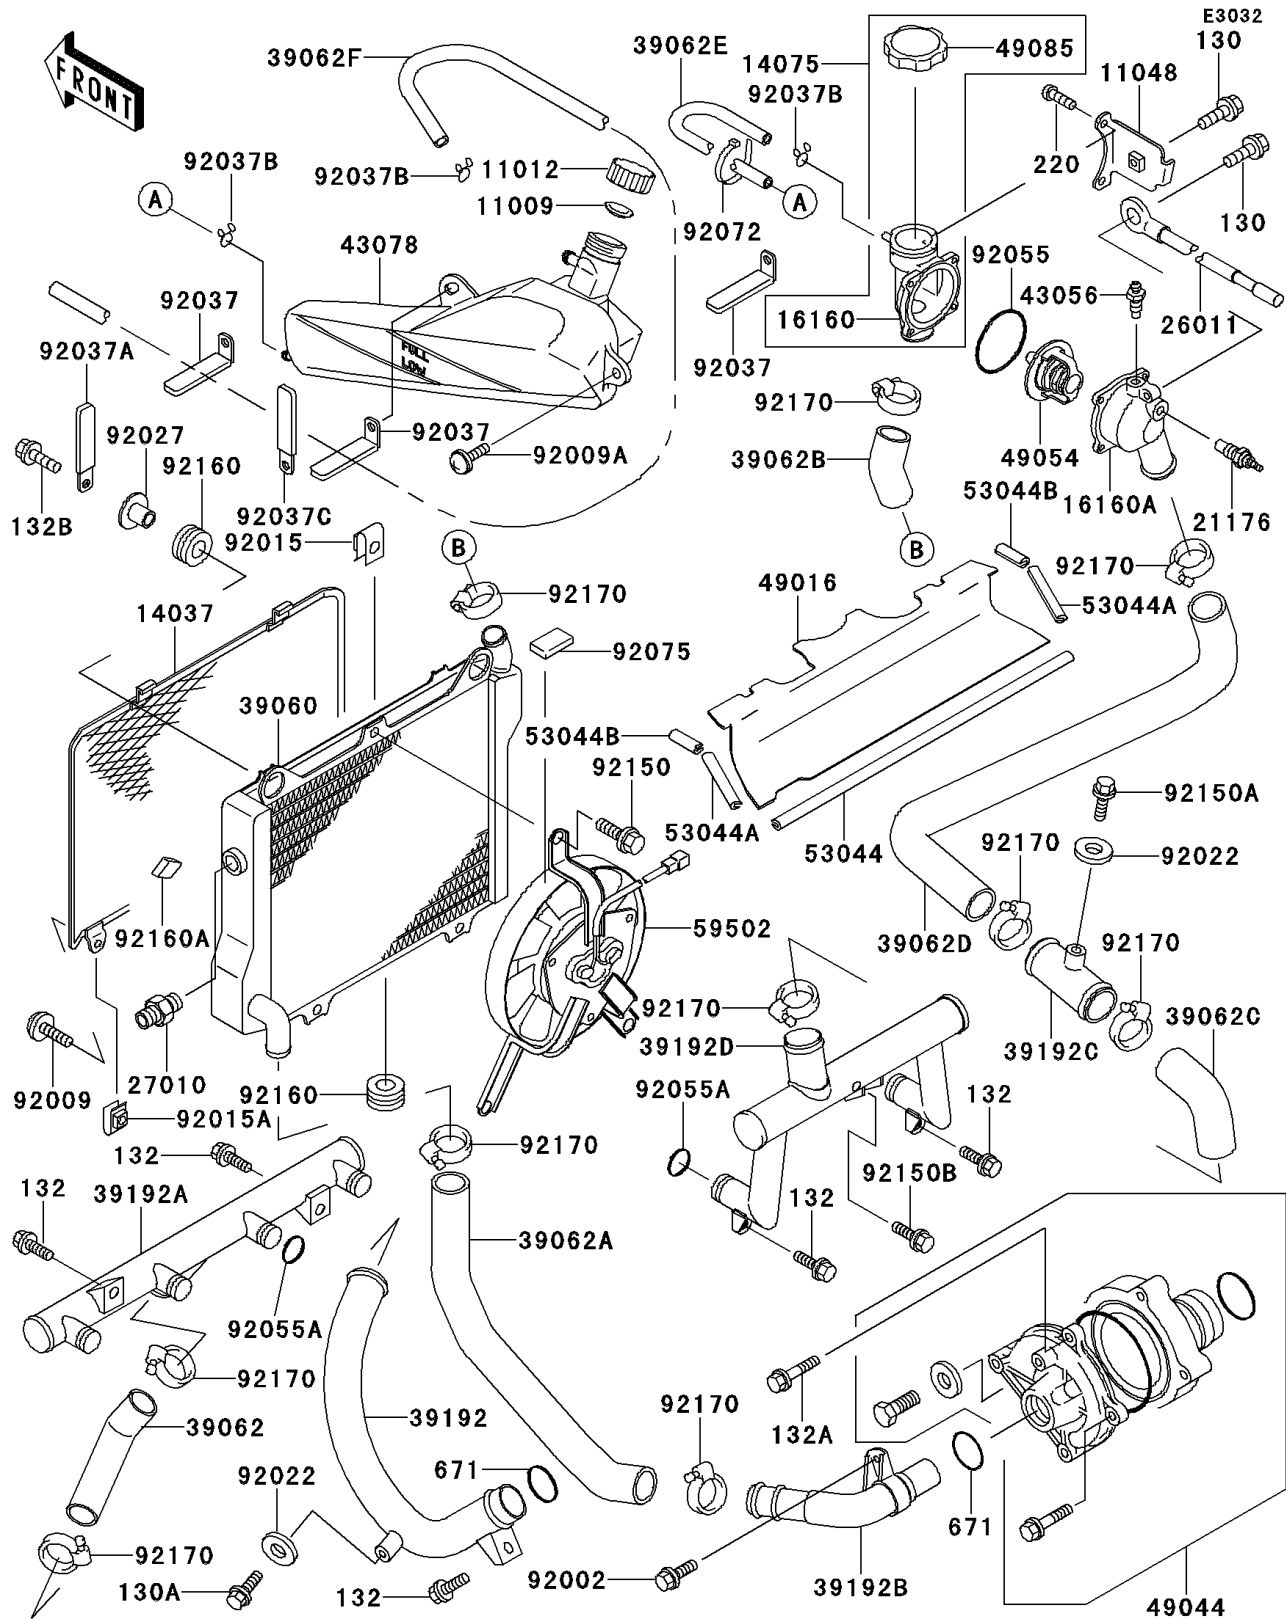

# 1995 GPZ 1100 PARTS DIAGRAM

Radiator

# 1995 GPZ 1100 PARTS LIST

## Radiator

ITEM NAME	PART NUMBER	QUANTITY
TRIM,L=520 (Ref # 53044)	53044-1205	1
TRIM (Ref # 53044A)	53044-1288	2
TRIM (Ref # 53044B)	53044-1289	2
FAN-ASSY (Ref # 59502)	59502-1118	1
BOLT,6X16 (Ref # 92002)	92002-1571	1
SCREW,TAPPING,6MM (Ref # 92009)	92009-1261	2
SCREW,6X14 (Ref # 92009A)	92009-1662	2
NUT (Ref # 92015)	92015-1487	3
NUT,6MM (Ref # 92015A)	92015-1758	2
WASHER,6.2X11X1 (Ref # 92022)	92022-304	2
COLLAR,L=14 (Ref # 92027)	92027-1134	2
BOLT-FLANGED,6X10 (Ref # 130)	130G0610	2
BOLT-FLANGED,6X16,BLACK (Ref # 130A)	130J0616	1
BOLT-FLANGED-SMALL (Ref # 132)	132J0612	5
BOLT-FLANGED-SMALL,6X40 (Ref # 132A)	132J0640	2
BOLT-FLANGED-SMALL (Ref # 132B)	132J0825	2
SCREW-PAN-CROS,5X14 (Ref # 220)	220D0514	4
O RING,25MM (Ref # 671)	671B2525	2
CLAMP,WIRING HARNESS (Ref # 92037)	92037-1069	3
CLAMP (Ref # 92037A)	92037-113	1
CLAMP,TUBE (Ref # 92037B)	92037-147	3
CLAMP (Ref # 92037C)	92037-1993	1
RING-O,53.5X2.6 (Ref # 92055)	92055-112	1
RING-O (Ref # 92055A)	92055-1282	6
BAND,L=186 (Ref # 92072)	92072-056	2
DAMPER (Ref # 92075)	92075-1446	2
BOLT,6X12 (Ref # 92150)	92150-1186	3
BOLT,BANJO,6X16 (Ref # 92150A)	92150-1796	1
BOLT,6X12 (Ref # 92150B)	92150-1841	1