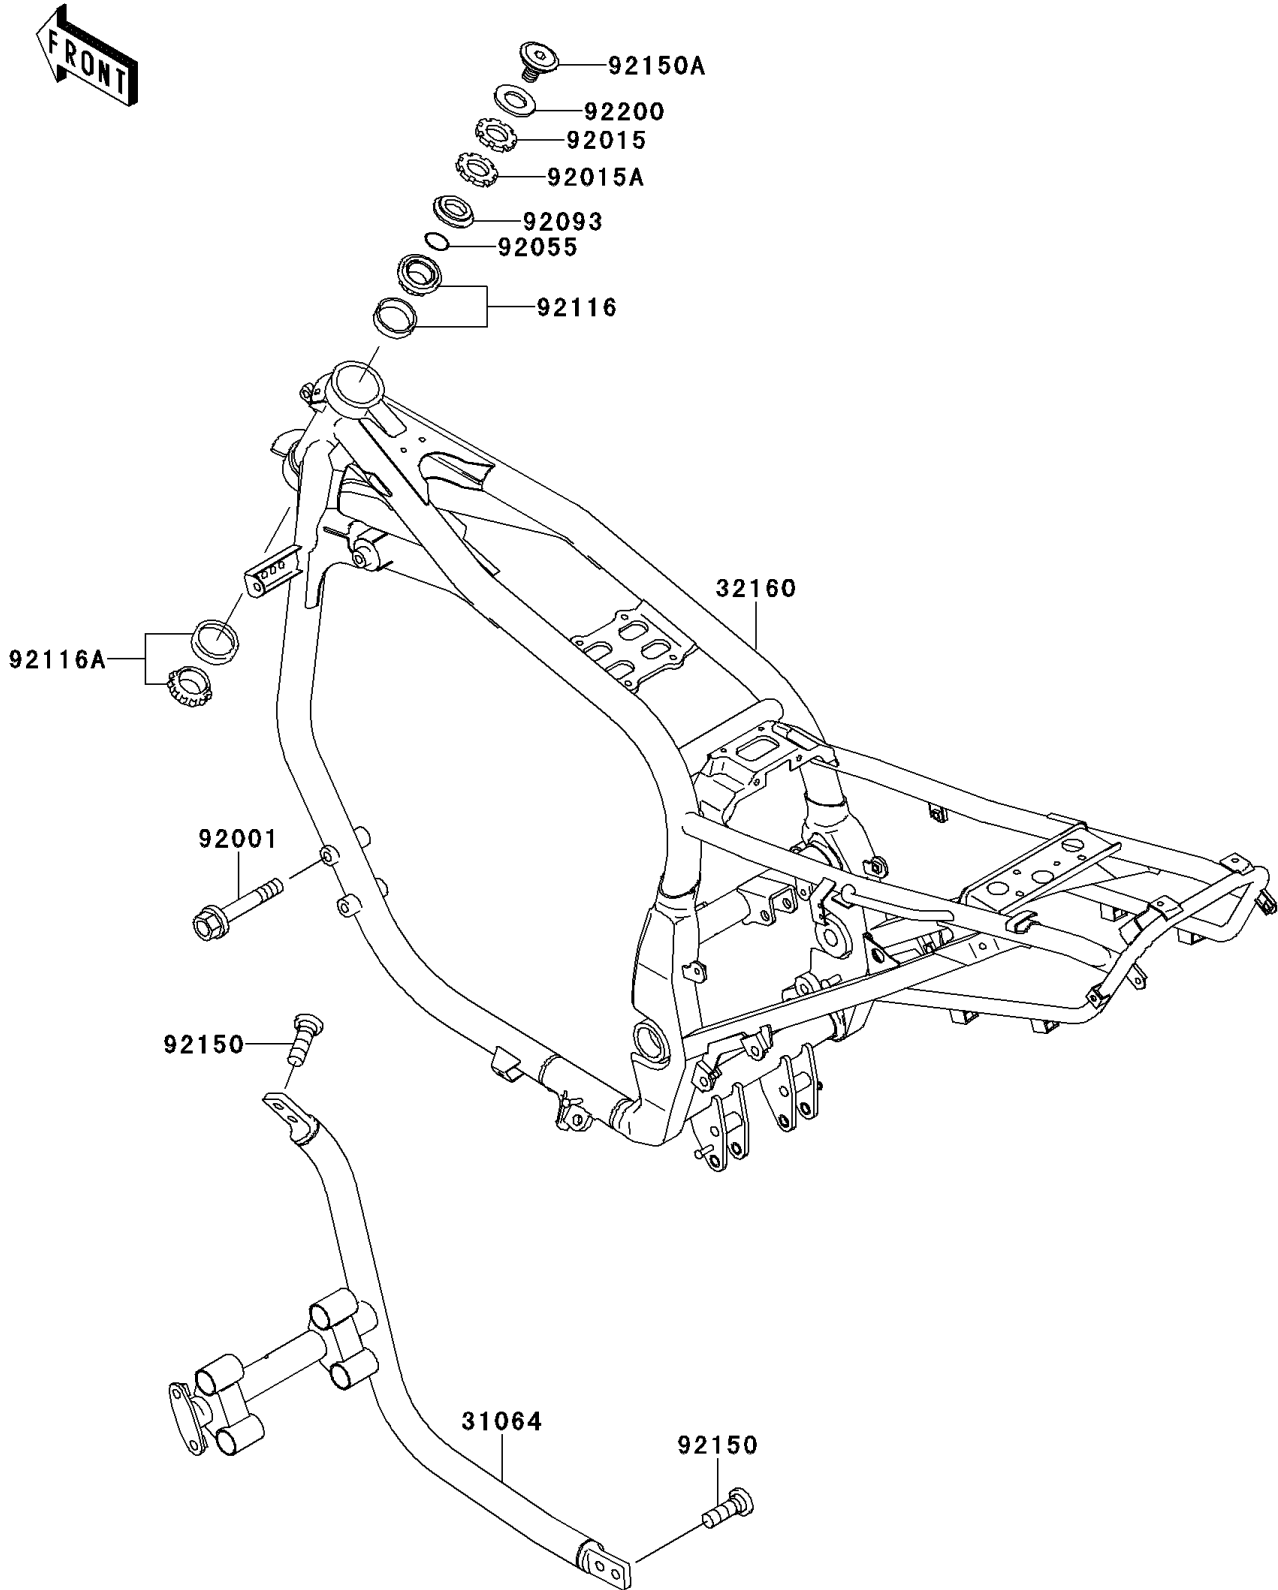

1995 GPZ 1100 PARTS DIAGRAM

Frame

F2120

1995 GPZ 1100 PARTS LIST

Frame

ITEM NAME	PART NUMBER	QUANTITY
PIPE-COMP,DOWNTUBE,RH (Ref # 31064)	31064-1169	1
FRAME-COMP (Ref # 32160)	32160-1385	1
BOLT,10X75 (Ref # 92001)	92001-4021	2
NUT,28MM,T=6 (Ref # 92015)	92015-1417	1
NUT,STEERING STEM,28MM (Ref # 92015A)	92015-1976	1
RING-O (Ref # 92055)	92055-1470	1
SEAL,MN036N1-A (Ref # 92093)	92093-1383	1
BEARING-ROLLER,HR320/28XJE (Ref # 92116)	92116-1067	1
BEARING-ROLLER,HI-CAP32006JRRS (Ref # 92116A)	92116-1069	1
BOLT,SOCKET,10X30 (Ref # 92150)	92150-1690	4
BOLT,STEERING,16X24 (Ref # 92150A)	92150-1883	1
WASHER,16X41X4.5 (Ref # 92200)	92200-1273	1