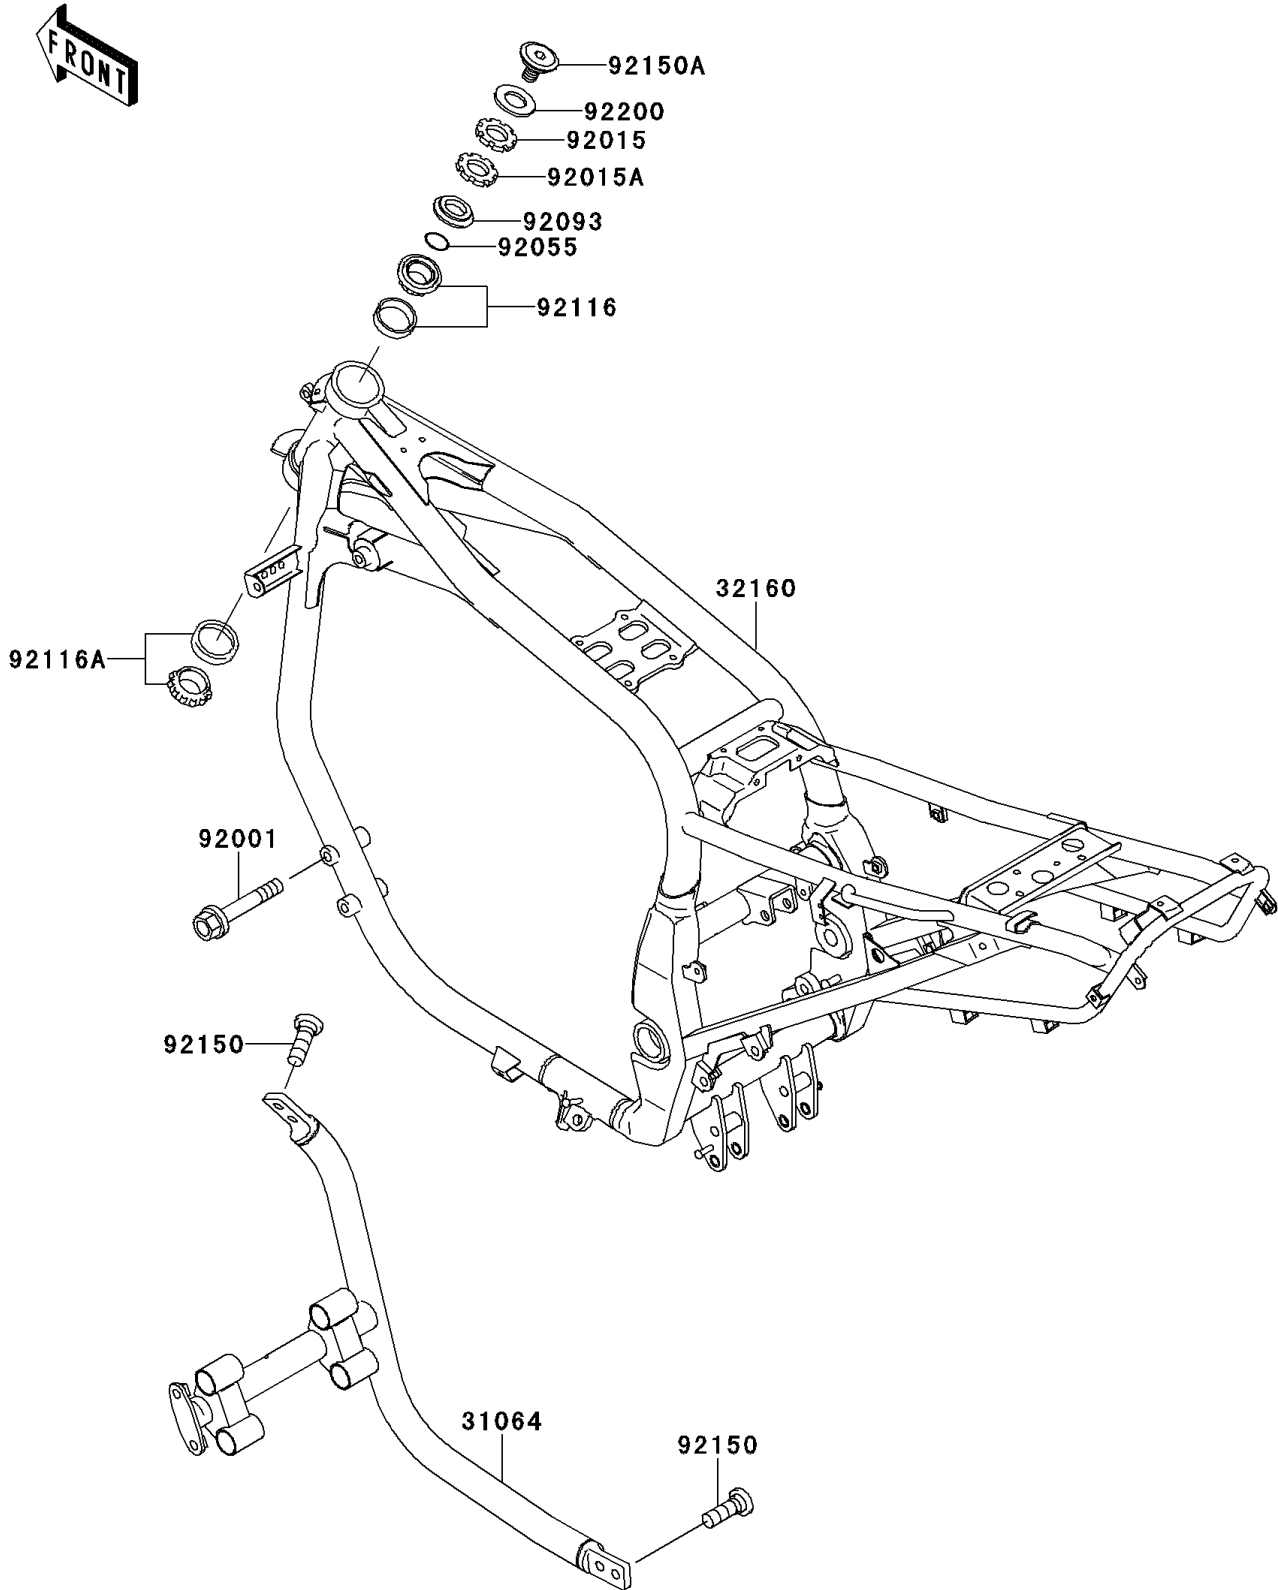

1997 GPZ 1100 PARTS DIAGRAM

Frame

F2120

1997 GPZ 1100 PARTS LIST

Frame

ITEM NAME	PART NUMBER	QUANTITY
PIPE-COMP,DOWNTUBE,RH (Ref # 31064)	31064-1169	1
FRAME-COMP (Ref # 32160)	32160-1385	1
BOLT,10X75 (Ref # 92001)	92001-4021	2
NUT,28MM,T=6 (Ref # 92015)	92015-1417	1
NUT,STEERING STEM,28MM (Ref # 92015A)	92015-1976	1
RING-O (Ref # 92055)	92055-1470	1
SEAL,MN036N1-A (Ref # 92093)	92093-1383	1
BEARING-ROLLER,HR320/28XJE (Ref # 92116)	92116-1067	1
BEARING-ROLLER,HI-CAP32006JRRS (Ref # 92116A)	92116-1069	1
BOLT,SOCKET,10X30 (Ref # 92150)	92150-1690	4
BOLT,STEERING,16X24 (Ref # 92150A)	92150-1883	1
WASHER,16X41X4.5 (Ref # 92200)	92200-1273	1