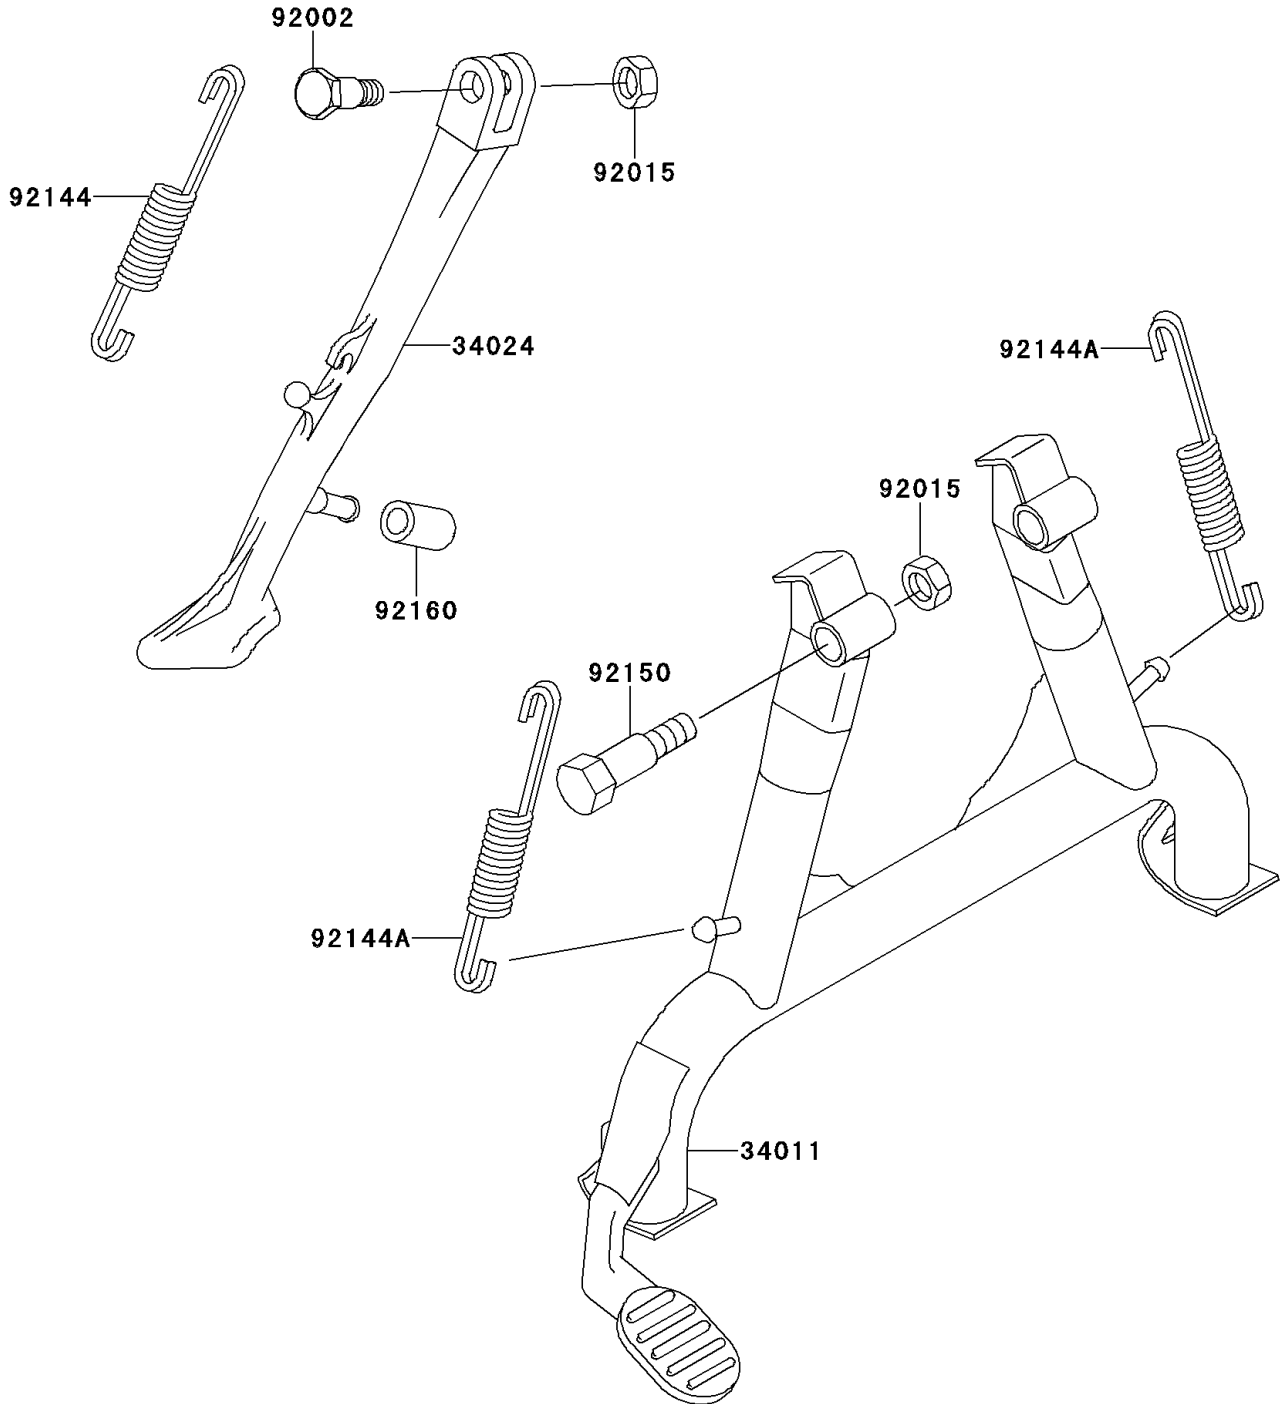

# 1995 GPZ 1100 PARTS DIAGRAM

Stand(s)

F2190

## 1995 GPZ 1100 PARTS LIST

Stand(s)

ITEM NAME	PART NUMBER	QUANTITY
STAND-CENTER (Ref # 34011)	34011-1160	1
STAND-SIDE,BLACK (Ref # 34024)	34024-1317-10	1
BOLT,SIDE STAND (Ref # 92002)	92002-1813	1
NUT,LOCK,10MM,BLACK (Ref # 92015)	92015-1188	3
SPRING,SIDE STAND (Ref # 92144)	92144-1127	1
SPRING,CENTER STAND (Ref # 92144A)	92144-1334	2
BOLT,CENTER STAND,10MM (Ref # 92150)	92150-1112	2
DAMPER,SIDE STAND (Ref # 92160)	92160-1655	1