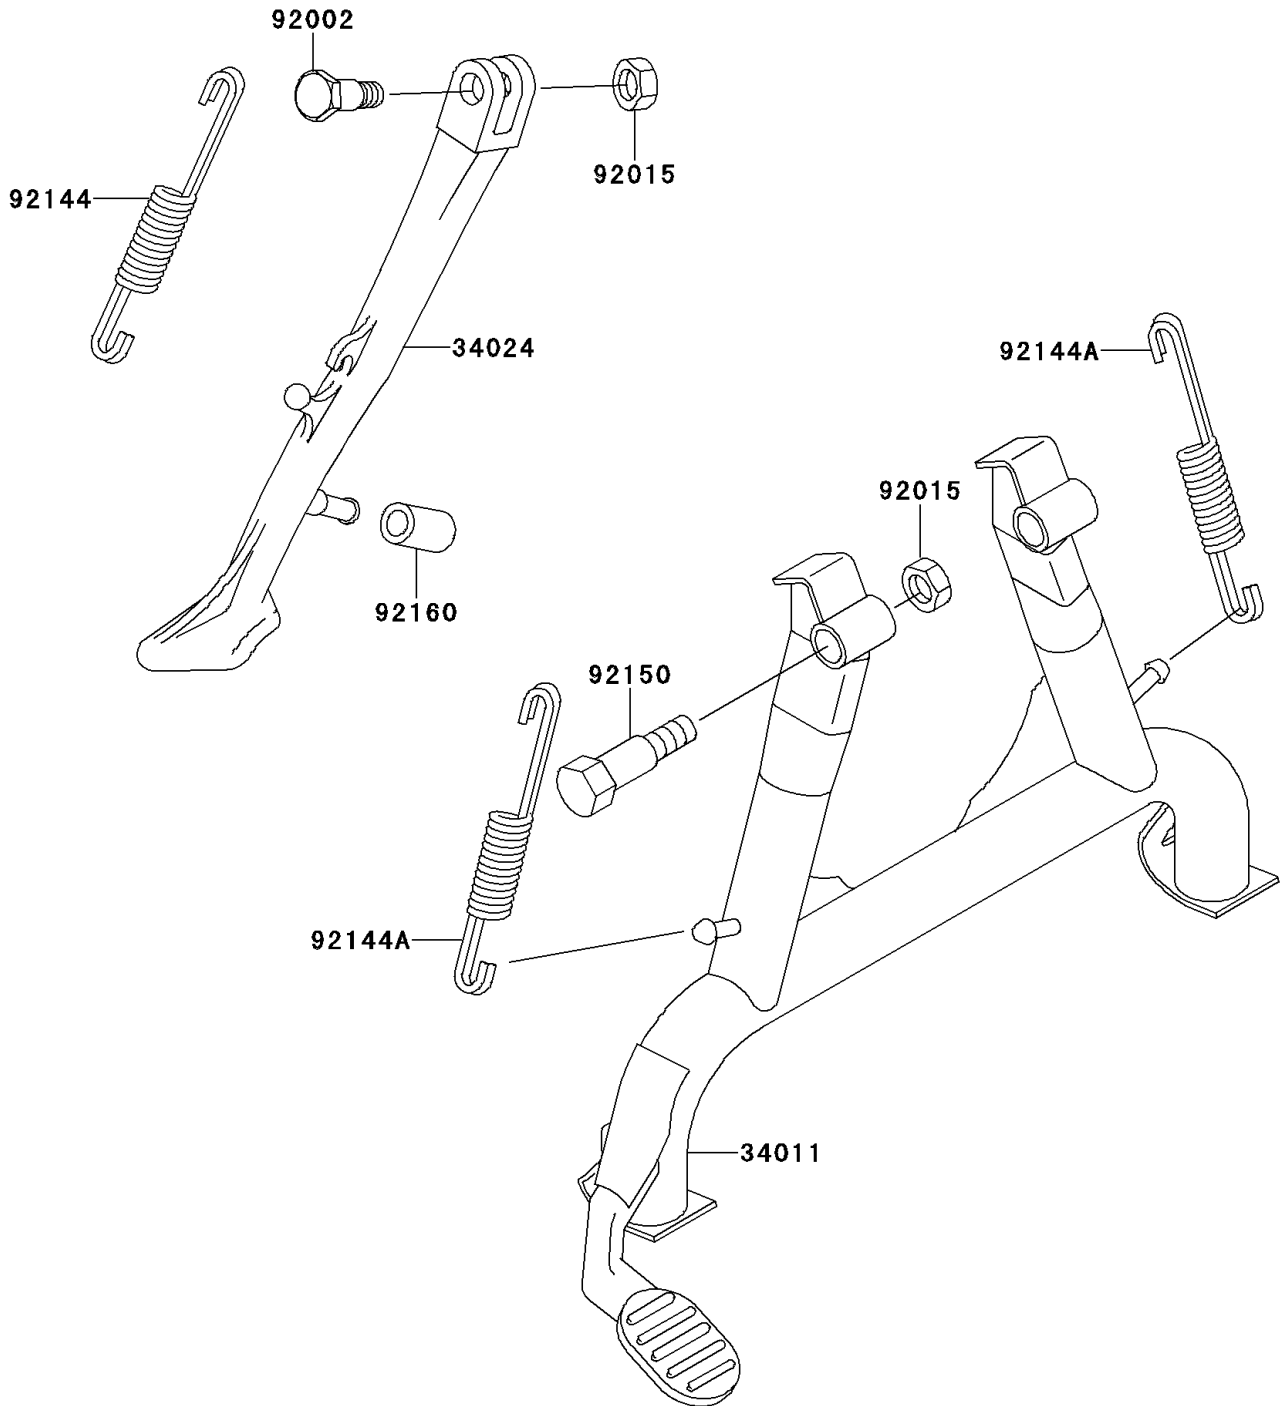

1997 GPZ 1100 PARTS DIAGRAM

Stand(s)

F2190

1997 GPZ 1100 PARTS LIST

Stand(s)

ITEM NAME	PART NUMBER	QUANTITY
STAND-CENTER (Ref # 34011)	34011-1160	1
STAND-SIDE,BLACK (Ref # 34024)	34024-1317-10	1
BOLT,SIDE STAND (Ref # 92002)	92002-1813	1
NUT,LOCK,10MM,BLACK (Ref # 92015)	92015-1188	3
SPRING,SIDE STAND (Ref # 92144)	92144-1127	1
SPRING,CENTER STAND (Ref # 92144A)	92144-1334	2
BOLT,CENTER STAND,10MM (Ref # 92150)	92150-1112	2
DAMPER,SIDE STAND (Ref # 92160)	92160-1655	1