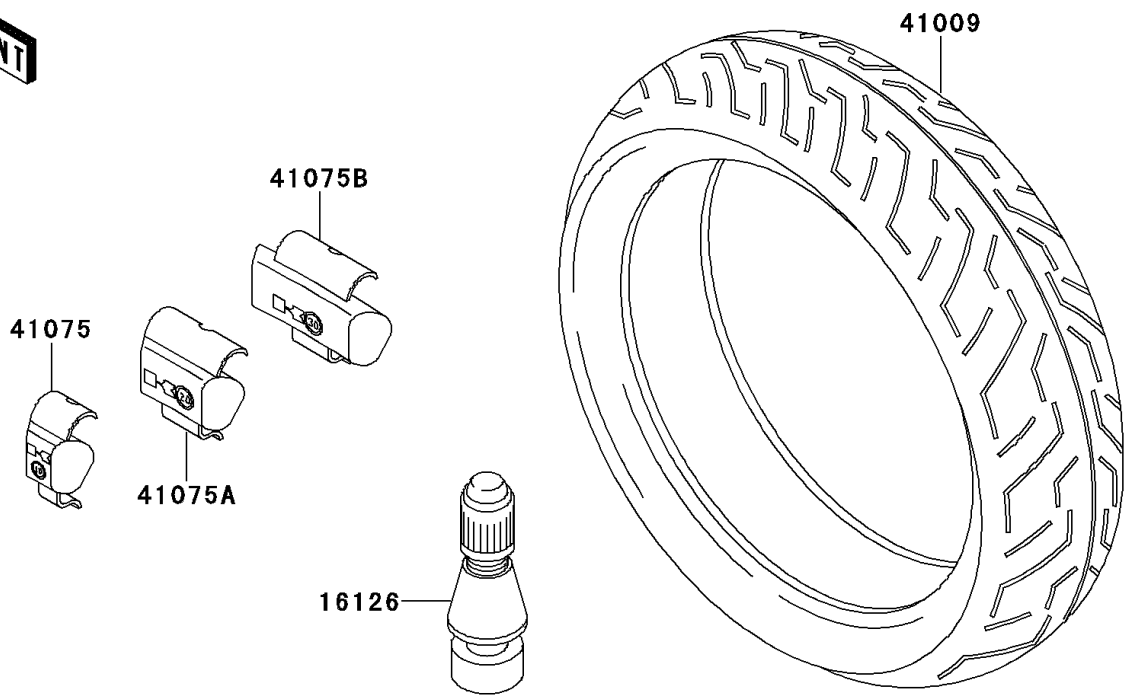

# 1996 GPZ 1100 PARTS DIAGRAM

Tires

F2210

## 1996 GPZ 1100 PARTS LIST

### Tires

ITEM NAME	PART NUMBER	QUANTITY
VALVE,TIRE (Ref # 16126)	16126-1140	2
TIRE,FR,120/70ZR17,BT-54F(BS) (Ref # 41009)	41009-1055	1
TIRE,RR,170/60ZR17,BT-54R(BS) (Ref # 41009A)	41009-1056	1
BALANCER-WHEEL,10G,SILVER (Ref # 41075)	41075-1014	AR
BALANCER-WHEEL,20G,SILVER (Ref # 41075A)	41075-1015	AR
BALANCER-WHEEL,30G,SILVER (Ref # 41075B)	41075-1016	AR