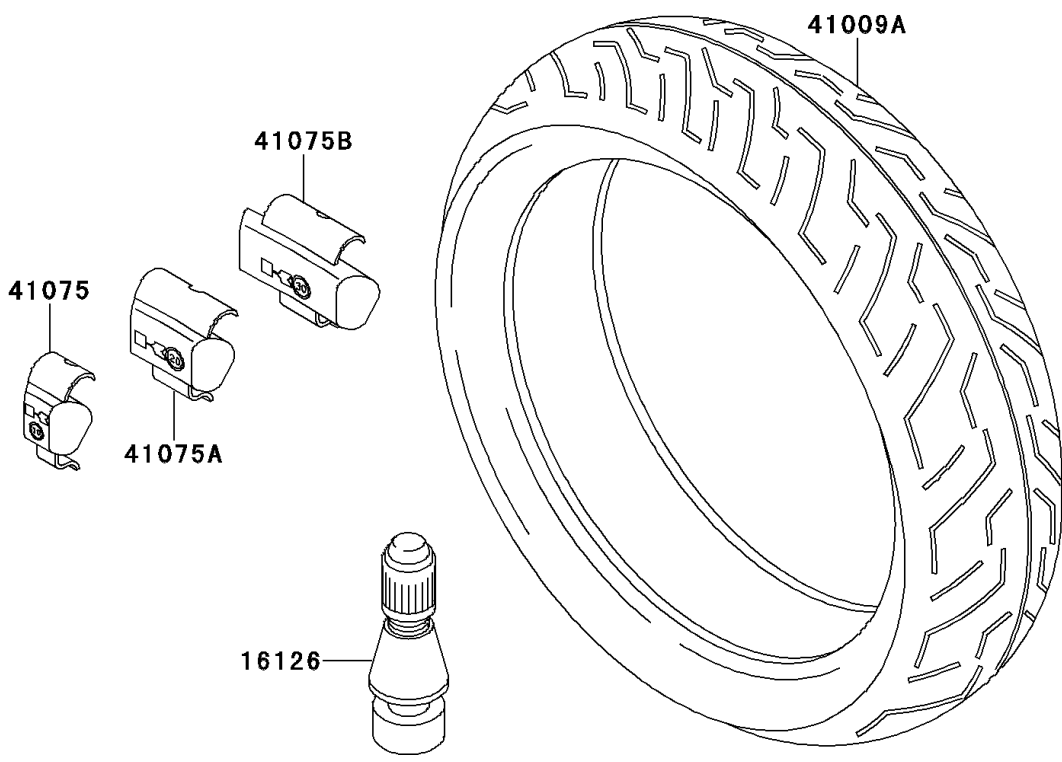

# 1996 GPZ 1100 PARTS DIAGRAM

Tires

F2210

## 1996 GPZ 1100 PARTS LIST

### Tires

ITEM NAME	PART NUMBER	QUANTITY
VALVE,TIRE (Ref # 16126)	16126-1140	2
TIRE,FR,120/70ZR17,BT-54F(BS) (Ref # 41009)	41009-1055	1
TIRE,RR,170/60ZR17,BT-54R(BS) (Ref # 41009A)	41009-1056	1
BALANCER-WHEEL,10G,SILVER (Ref # 41075)	41075-1014	AR
BALANCER-WHEEL,20G,SILVER (Ref # 41075A)	41075-1015	AR
BALANCER-WHEEL,30G,SILVER (Ref # 41075B)	41075-1016	AR