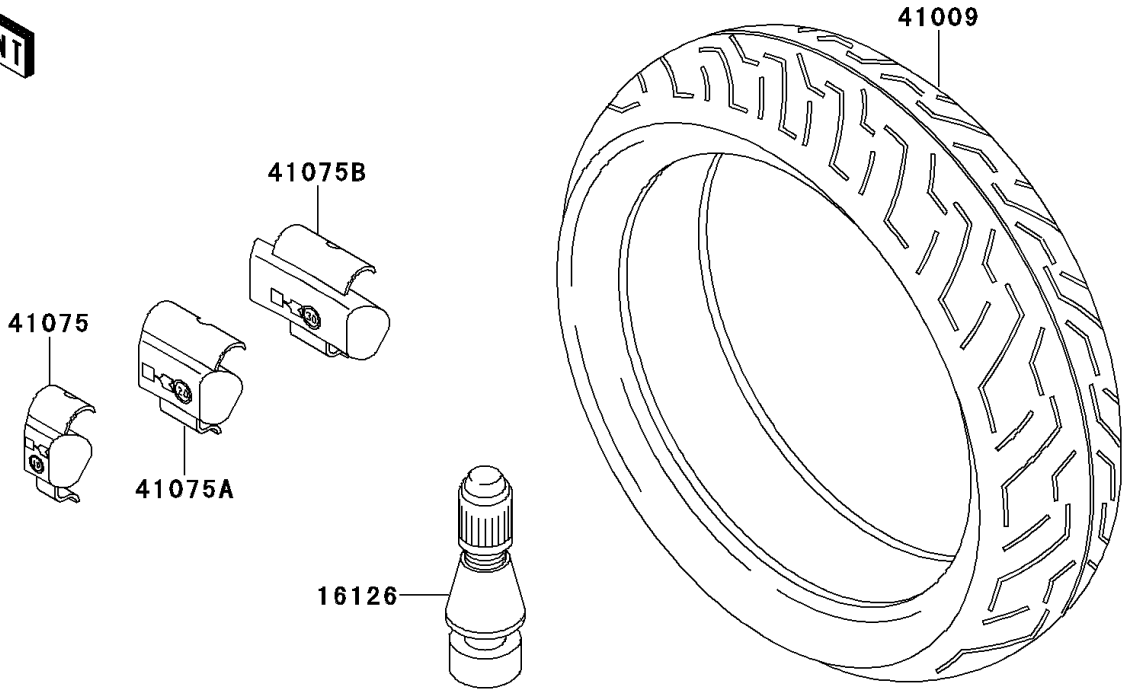

# 1996 GPZ 1100 PARTS DIAGRAM

Tires

F2210

## 1996 GPZ 1100 PARTS LIST

### Tires

ITEM NAME	PART NUMBER	QUANTITY
VALVE,TIRE (Ref # 16126)	16126-1140	2
TIRE,FR,120/70ZR17,BT-54F(BS) (Ref # 41009)	41009-1055	1
TIRE,RR,170/60ZR17,BT-54R(BS) (Ref # 41009A)	41009-1056	1
BALANCER-WHEEL,10G,SILVER (Ref # 41075)	41075-1014	AR
BALANCER-WHEEL,20G,SILVER (Ref # 41075A)	41075-1015	AR
BALANCER-WHEEL,30G,SILVER (Ref # 41075B)	41075-1016	AR