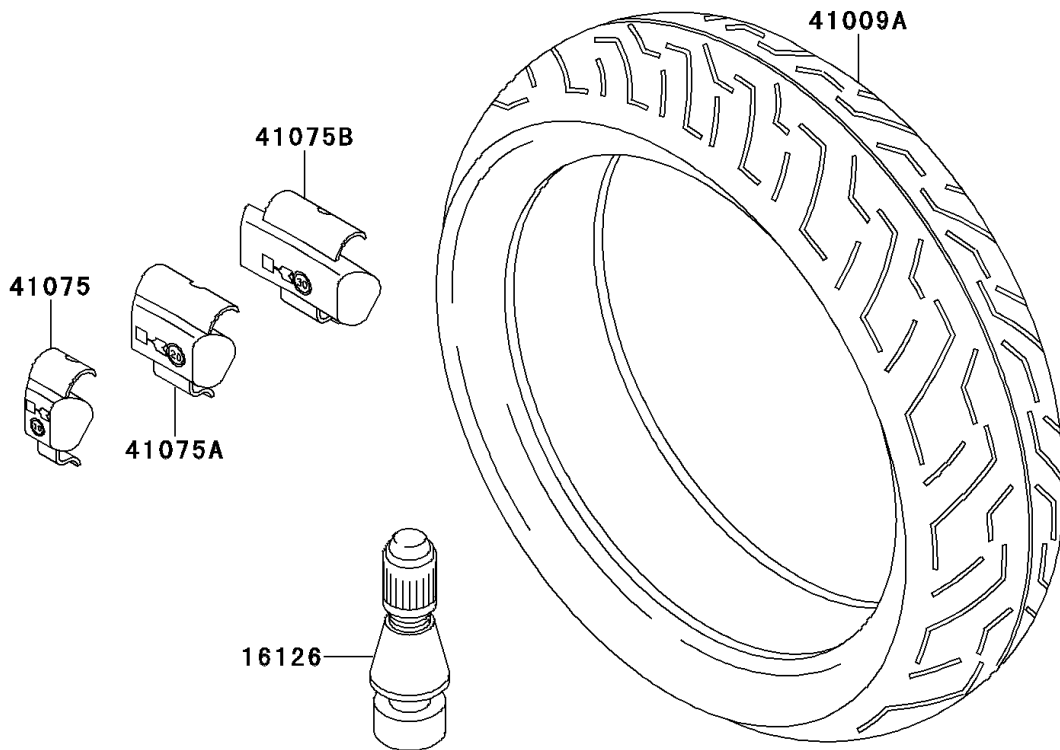

# 1996 GPZ 1100 PARTS DIAGRAM

Tires

F2210

## 1996 GPZ 1100 PARTS LIST

### Tires

ITEM NAME	PART NUMBER	QUANTITY
VALVE,TIRE (Ref # 16126)	16126-1140	2
TIRE,FR,120/70ZR17,BT-54F(BS) (Ref # 41009)	41009-1055	1
TIRE,RR,170/60ZR17,BT-54R(BS) (Ref # 41009A)	41009-1056	1
BALANCER-WHEEL,10G,SILVER (Ref # 41075)	41075-1014	AR
BALANCER-WHEEL,20G,SILVER (Ref # 41075A)	41075-1015	AR
BALANCER-WHEEL,30G,SILVER (Ref # 41075B)	41075-1016	AR