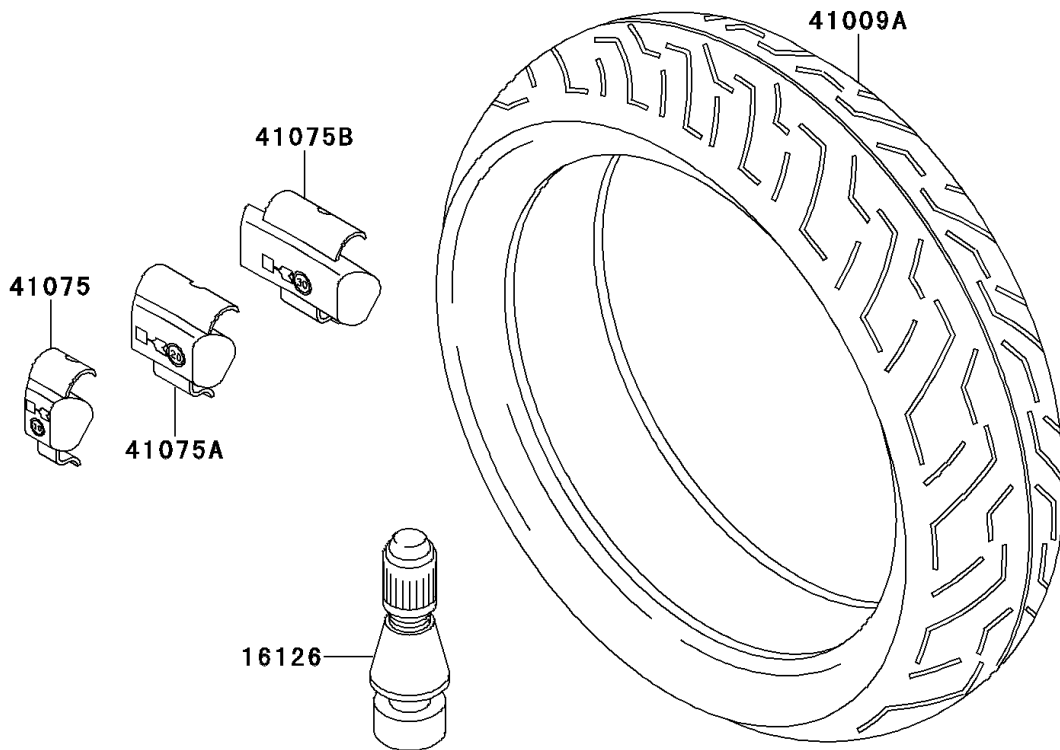

1997 GPZ 1100 PARTS DIAGRAM

Tires

F2210

1997 GPZ 1100 PARTS LIST

Tires

ITEM NAME	PART NUMBER	QUANTITY
VALVE,TIRE (Ref # 16126)	16126-1140	2
TIRE,FR,120/70ZR17,BT-54F(BS) (Ref # 41009)	41009-1055	1
TIRE,RR,170/60ZR17,BT-54R(BS) (Ref # 41009A)	41009-1056	1
BALANCER-WHEEL,10G,SILVER (Ref # 41075)	41075-1014	AR
BALANCER-WHEEL,20G,SILVER (Ref # 41075A)	41075-1015	AR
BALANCER-WHEEL,30G,SILVER (Ref # 41075B)	41075-1016	AR