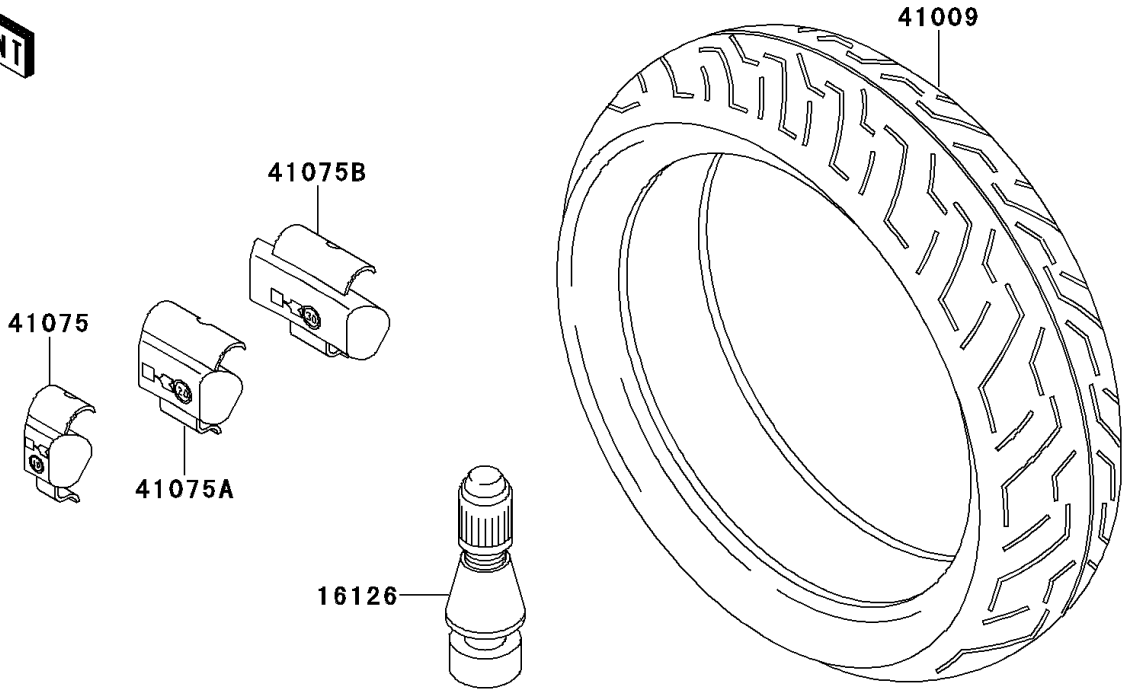

1997 GPZ 1100 PARTS DIAGRAM

Tires

F2210

1997 GPZ 1100 PARTS LIST

Tires

ITEM NAME	PART NUMBER	QUANTITY
VALVE,TIRE (Ref # 16126)	16126-1140	2
TIRE,FR,120/70ZR17,BT-54F(BS) (Ref # 41009)	41009-1055	1
TIRE,RR,170/60ZR17,BT-54R(BS) (Ref # 41009A)	41009-1056	1
BALANCER-WHEEL,10G,SILVER (Ref # 41075)	41075-1014	AR
BALANCER-WHEEL,20G,SILVER (Ref # 41075A)	41075-1015	AR
BALANCER-WHEEL,30G,SILVER (Ref # 41075B)	41075-1016	AR