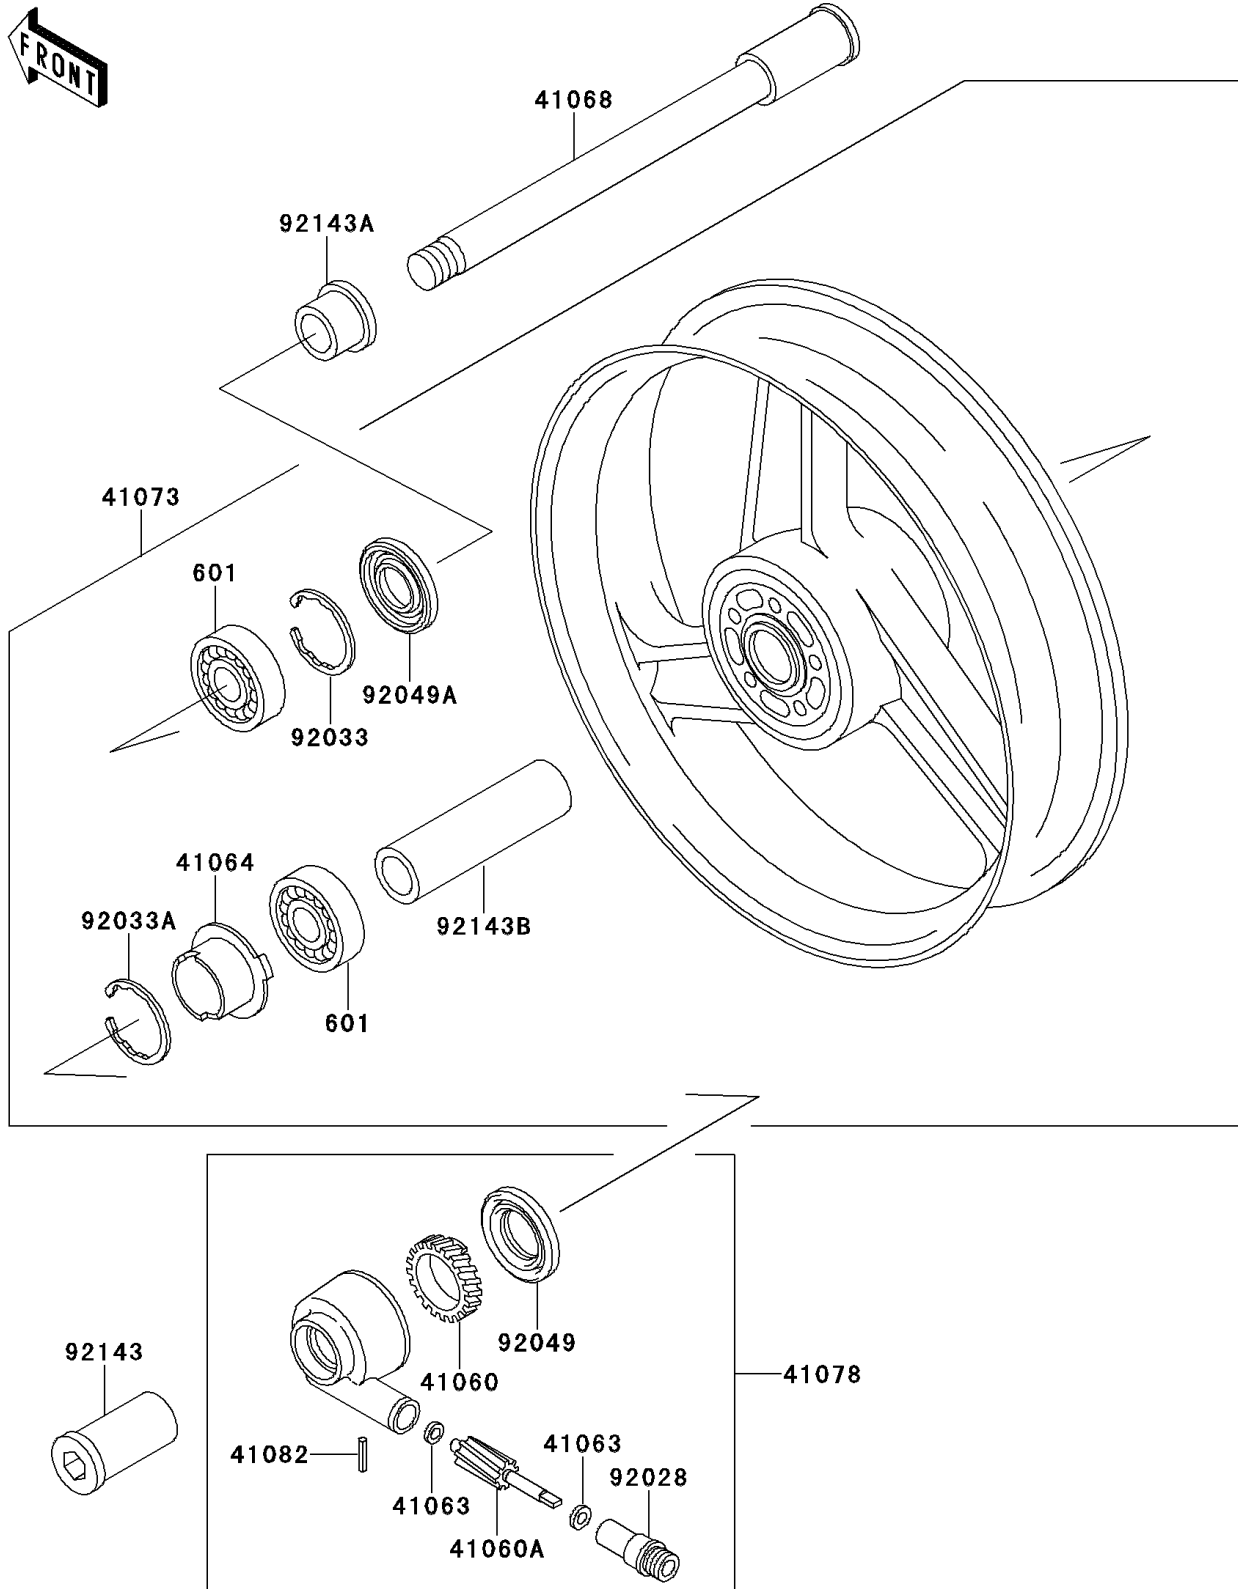

1997 GPZ 1100 PARTS DIAGRAM

Front Wheel

F2230

1997 GPZ 1100 PARTS LIST

Front Wheel

ITEM NAME	PART NUMBER	QUANTITY
BEARING-BALL,#6203UUC3 (Ref # 601)	601B6203UU	2
GEAR-METER SCREW,24T (Ref # 41060)	41060-1025	1
GEAR-METER SCREW,9T (Ref # 41060A)	41060-1123	1
WASHER,5.1X9X0.4 (Ref # 41063)	41063-001	2
RECEIVER-SPEEDOMETER (Ref # 41064)	41064-1006	1
AXLE,FR (Ref # 41068)	41068-1255	1
WHEEL-ASSY,FR,C.GRAY (Ref # 41073)	41073-1467-DH	1
CASE-ASSY-METER GEAR (Ref # 41078)	41078-1069	1
PIN,SPRING (Ref # 41082)	41082-001	1
BUSHING,SPEEDOMETER (Ref # 92028)	92028-1066	1
RING-SNAP,40MM (Ref # 92033)	92033-1040	1
RING-SNAP,42MM (Ref # 92033A)	92033-1041	1
SEAL-OIL,BJN30427-C3 (Ref # 92049)	92049-1057	1
SEAL-OIL,AG1258AO (Ref # 92049A)	92049-1110	1
COLLAR,FR AXLE,NUT,L=42.5 (Ref # 92143)	92143-1206	1
COLLAR,FR AXLE,L=19.5 (Ref # 92143A)	92143-1335	1
COLLAR,FR HUB,L=87.5 (Ref # 92143B)	92143-1392	1