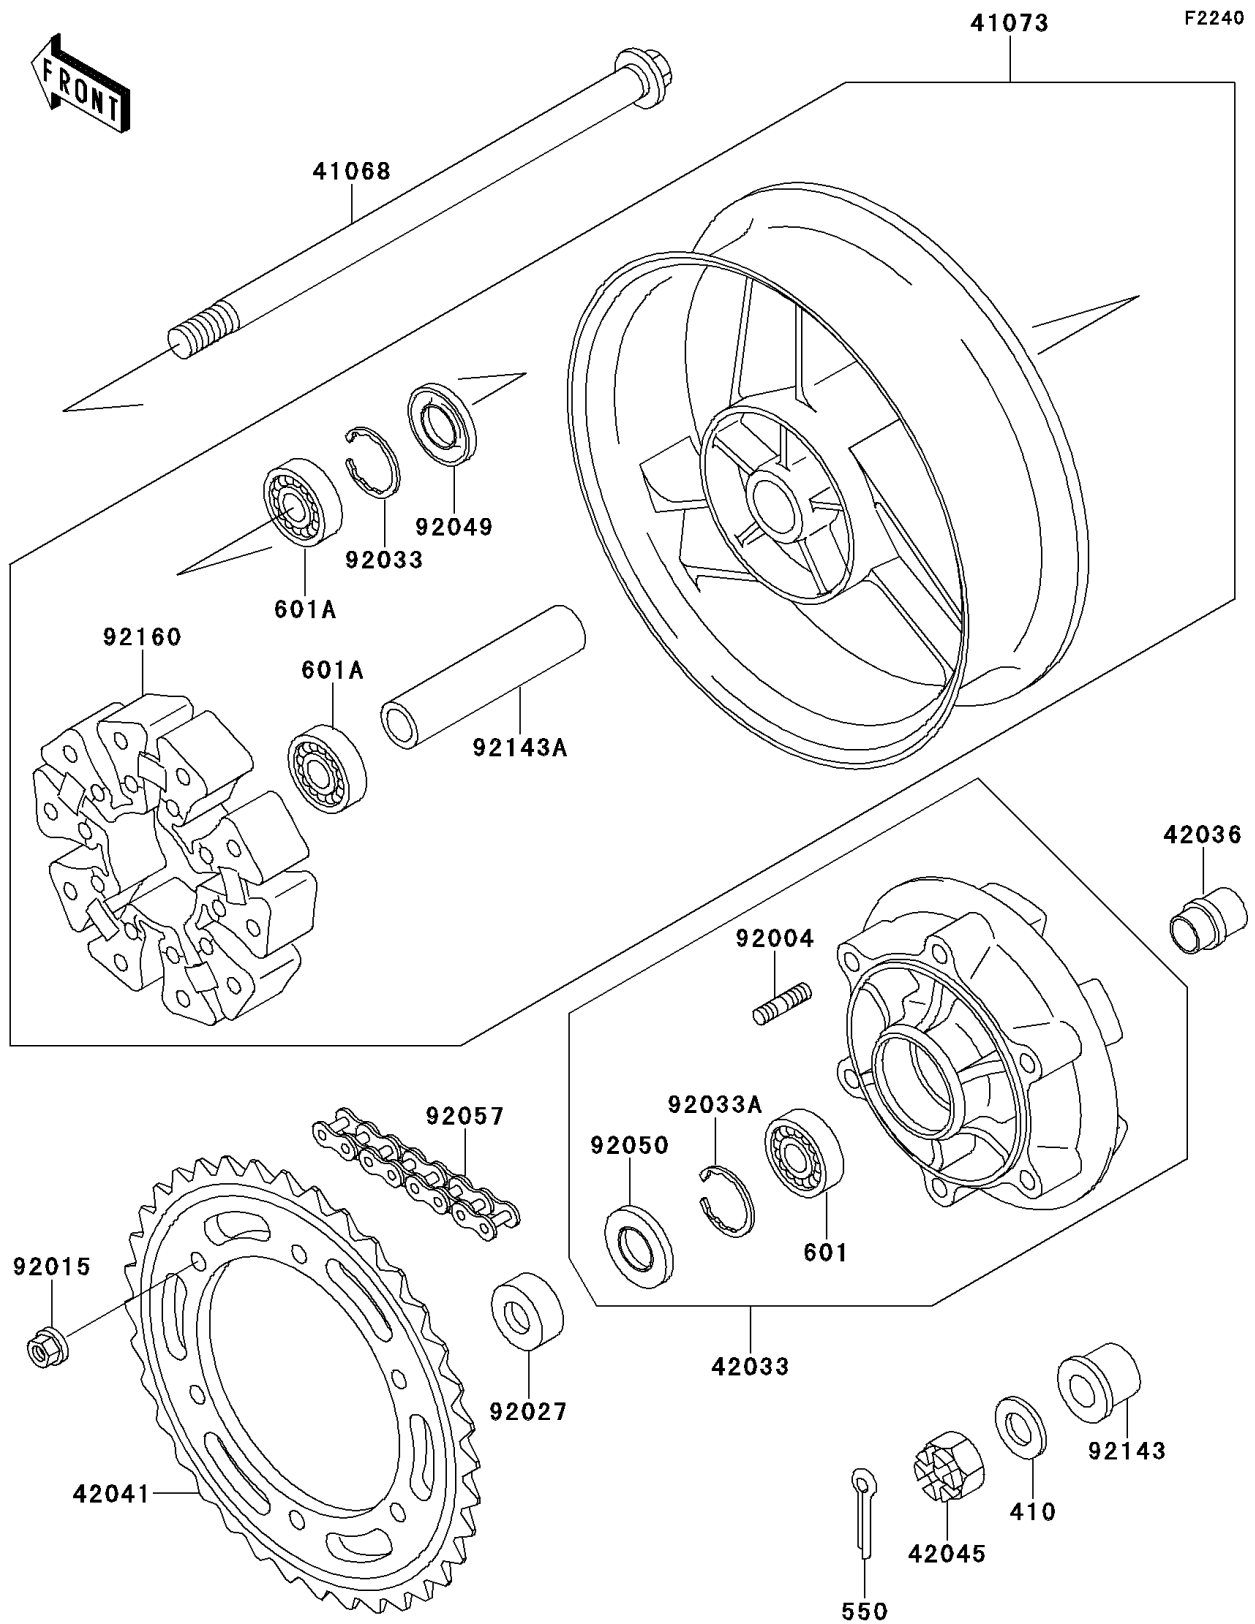

1995 GPZ 1100 PARTS DIAGRAM

Rear Wheel/Chain

1995 GPZ 1100 PARTS LIST

Rear Wheel/Chain

ITEM NAME	PART NUMBER	QUANTITY
W-PLAIN-S,18MM (Ref # 410)	410D1800	1
PIN-COTTER,4.0X35 (Ref # 550)	550D4035	1
BEARING-BALL,#6206UUC3 (Ref # 601)	601B6206UU	1
BEARING-BALL,#6304UUC3 (Ref # 601A)	601B6304UU	2
AXLE,RR (Ref # 41068)	41068-1350	1
WHEEL-ASSY,RR,C.GRAY (Ref # 41073)	41073-1592-DH	1
COUPLING-ASSY,RR HUB,C.GRAY (Ref # 42033)	42033-1160-EZ	1
SLEEVE,RR AXLE,L=45 (Ref # 42036)	42036-1302	1
SPROCKET-HUB,45T (Ref # 42041)	42041-1283	1
NUT,CASTLE,18MM (Ref # 42045)	42045-018	1
STUD,10X24 (Ref # 92004)	92004-1146	6
NUT,10MM (Ref # 92015)	92015-1720	6
COLLAR,20X40X16.5 (Ref # 92027)	92027-1287	1
RING-SNAP,52MM (Ref # 92033)	92033-1043	1
RING-SNAP,62MM (Ref # 92033A)	92033-1044	1
SEAL-OIL,28X52X5 (Ref # 92049)	92049-1061	1
SEAL-OIL,AJN40627 (Ref # 92050)	92050-027	1
CHAIN,DRIVE,EK50UV-XX112L (Ref # 92057)	92057-1385	1
COLLAR,L=23 (Ref # 92143)	92143-1042	1
COLLAR,REAR AXLE,L=116 (Ref # 92143A)	92143-1390	1
DAMPER,SHOCK,RR HUB (Ref # 92160)	92160-1398	1