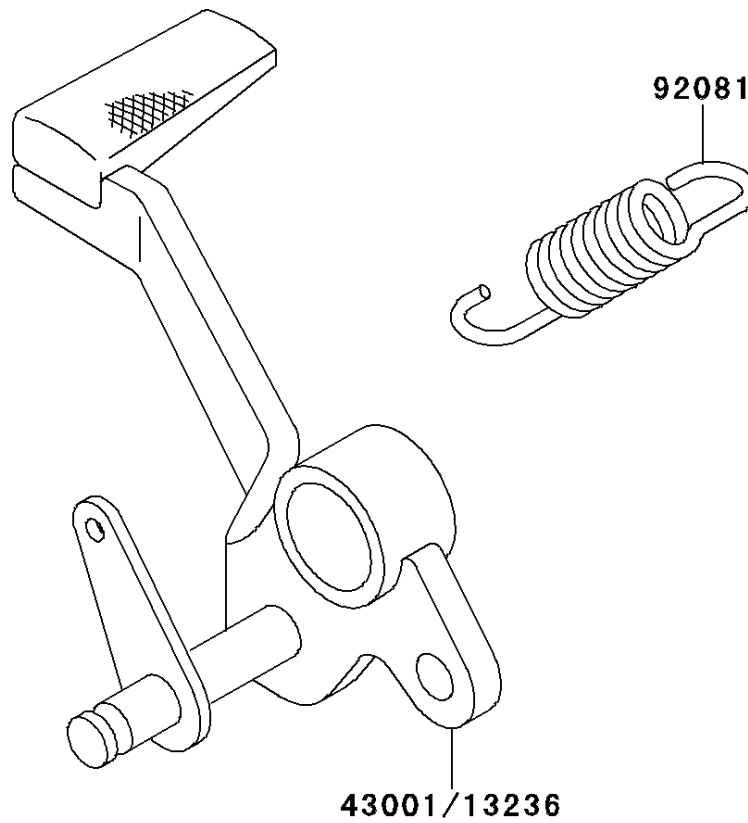

1995 GPZ 1100 PARTS DIAGRAM

Brake Pedal/Torque Link

F2260

1995 GPZ 1100 PARTS LIST

Brake Pedal/Torque Link

ITEM NAME	PART NUMBER	QUANTITY
LEVER-BRAKE,PEDAL (Ref # 43001)	43001-1354	1
SPRING,BRAKE PEDAL (Ref # 92081)	92081-1604	1