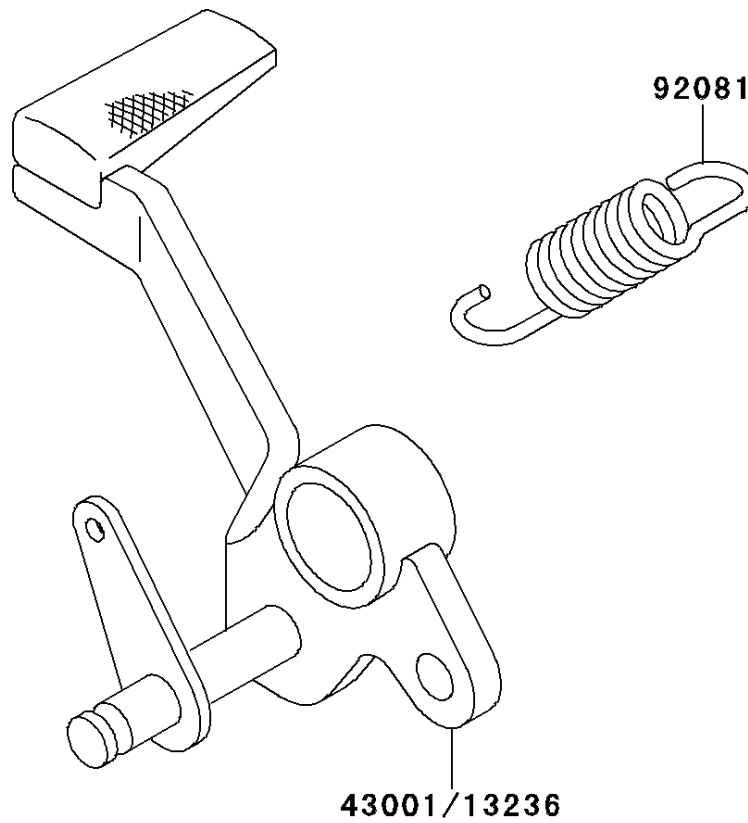

1996 GPZ 1100 PARTS DIAGRAM

Brake Pedal/Torque Link

F2260

1996 GPZ 1100 PARTS LIST

Brake Pedal/Torque Link

ITEM NAME	PART NUMBER	QUANTITY
LEVER-BRAKE,PEDAL (Ref # 43001)	43001-1354	1
SPRING,BRAKE PEDAL (Ref # 92081)	92081-1604	1