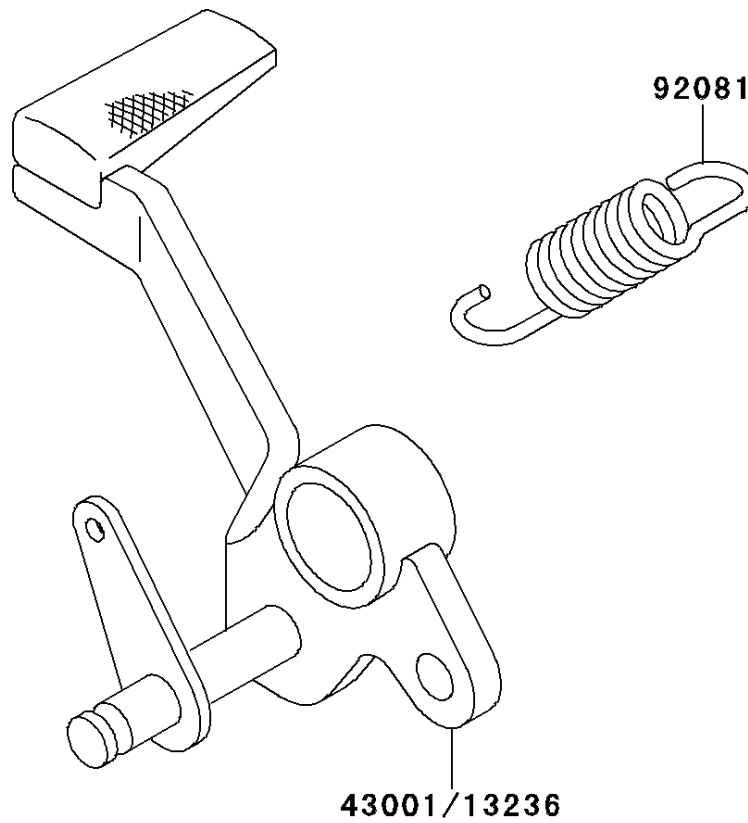

1997 GPZ 1100 PARTS DIAGRAM

Brake Pedal/Torque Link

F2260

1997 GPZ 1100 PARTS LIST

Brake Pedal/Torque Link

ITEM NAME	PART NUMBER	QUANTITY
LEVER-COMP,BRAKE PEDAL (Ref # 13236)	13236-1285	1
SPRING,BRAKE PEDAL (Ref # 92081)	92081-1604	1