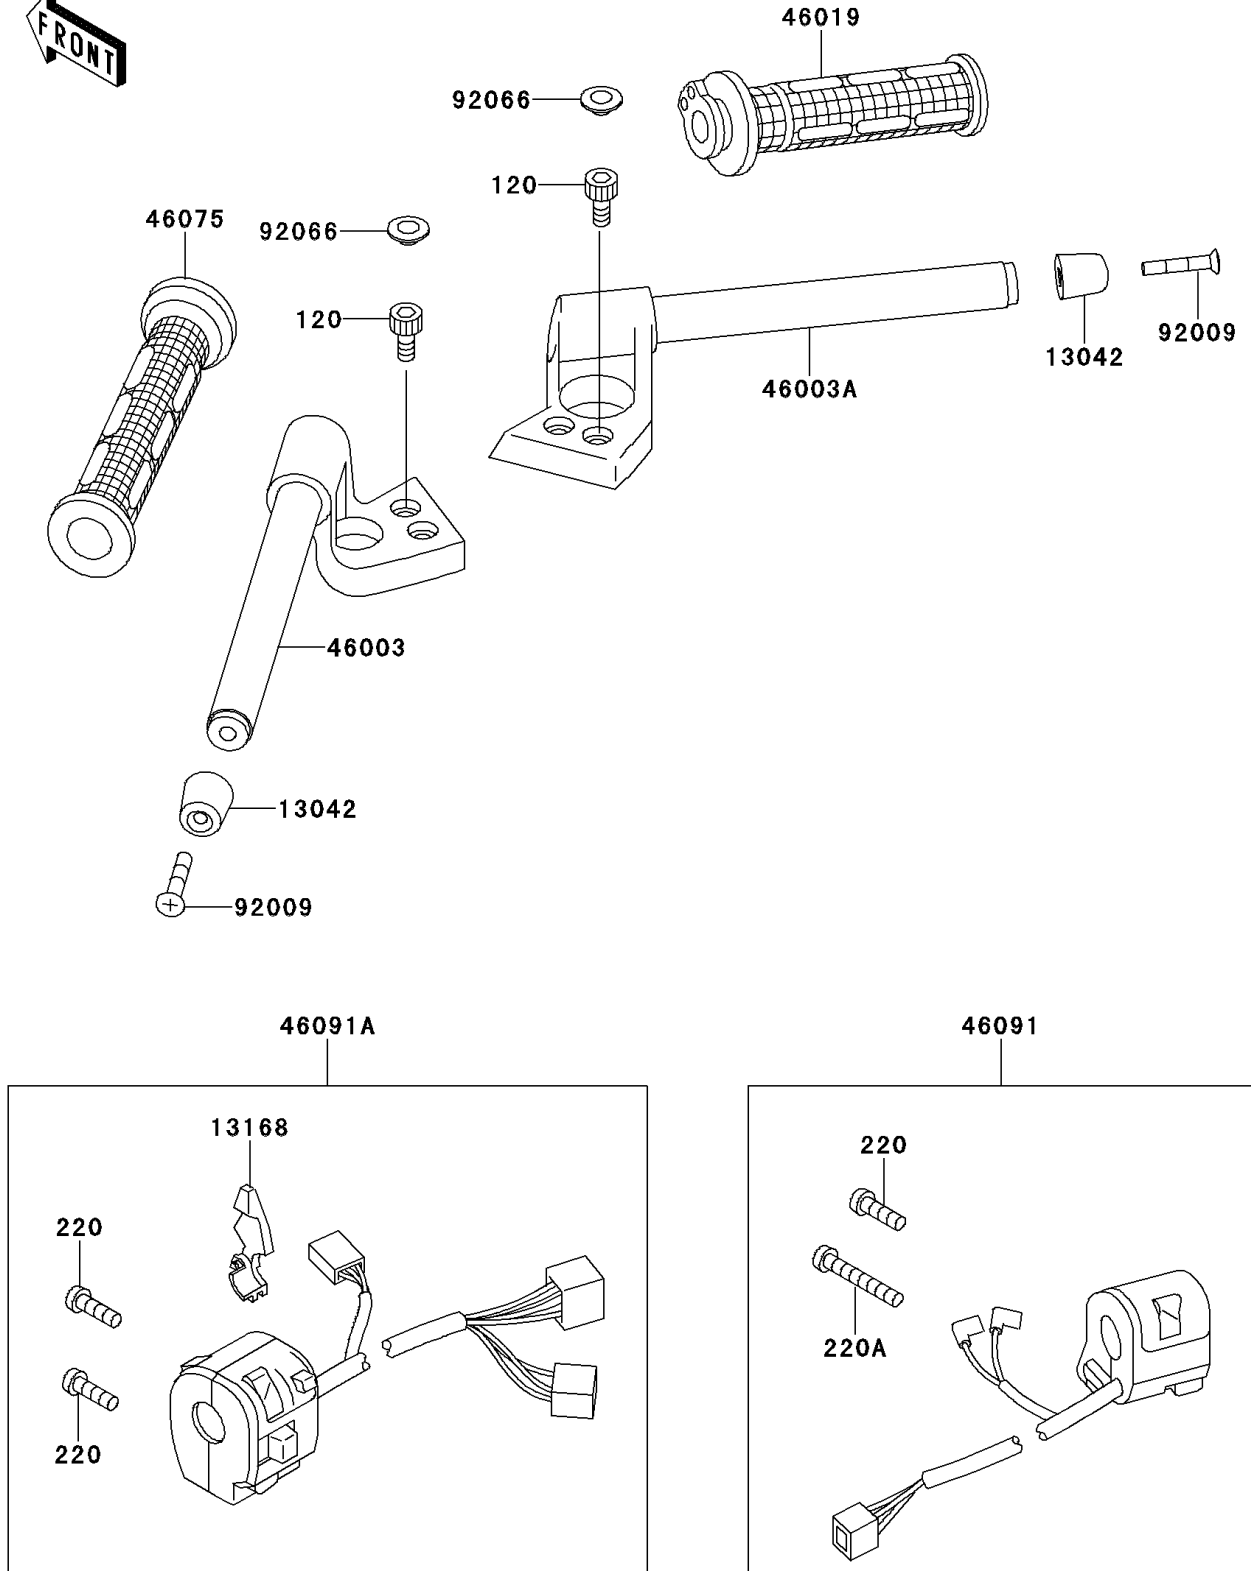

1997 GPZ 1100 PARTS DIAGRAM

Handlebar

F2310

1997 GPZ 1100 PARTS LIST

Handlebar

ITEM NAME	PART NUMBER	QUANTITY
BOLT-SOCKET,8X25,BLACK (Ref # 120)	120S0825	4
SCREW-PAN-CROS (Ref # 220)	220C0525	3
SCREW-PAN-CROS (Ref # 220A)	220C0540	1
WEIGHT,HANDLE (Ref # 13042)	13042-1005	2
LEVER,CHOKE (Ref # 13168)	13168-1516	1
HANDLE,LH (Ref # 46003)	46003-1418	1
HANDLE,RH (Ref # 46003A)	46003-1420	1
GRIP-ASSY,THROTTLE (Ref # 46019)	46019-1077	1
GRIP,LH (Ref # 46075)	46075-1088	1
HOUSING-ASSY-CONTROL,RH (Ref # 46091)	46091-1663	1
HOUSING-ASSY-CONTROL,LH (Ref # 46091A)	46091-1665	1
SCREW,8X45 (Ref # 92009)	92009-1257	2
PLUG (Ref # 92066)	92066-1216	4