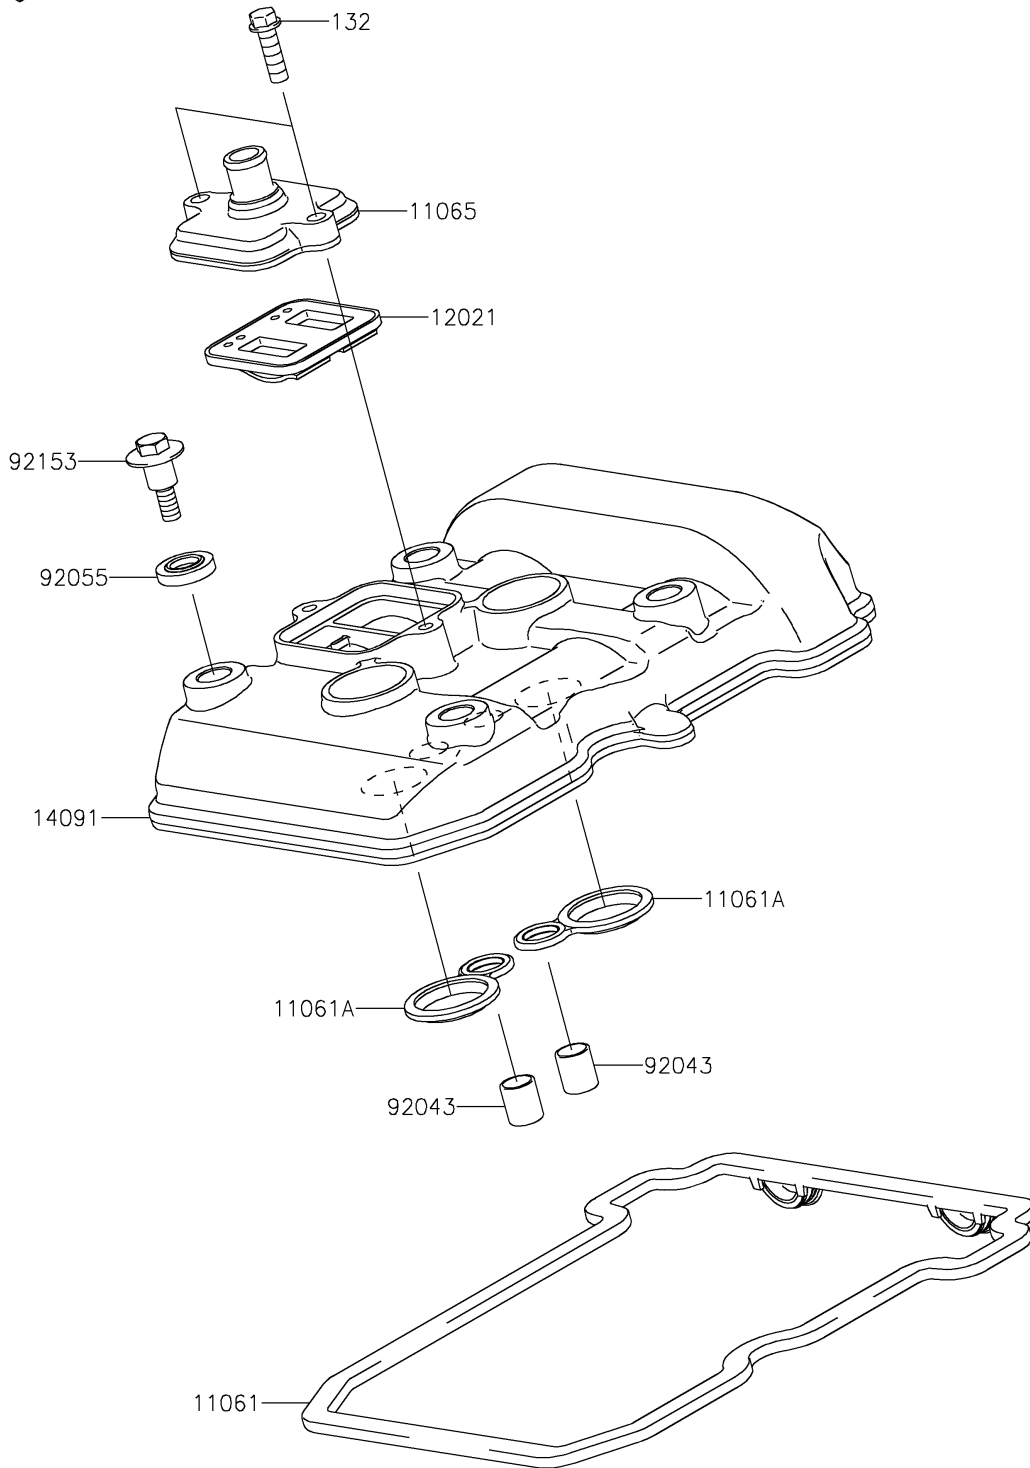

# 2024 VERSYS®-X 300 ABS PARTS DIAGRAM

Cylinder Head Cover

E1112

## 2024 VERSYS®-X 300 ABS PARTS LIST

### Cylinder Head Cover

ITEM NAME	PART NUMBER	QUANTITY
GASKET,CYLINDER HEAD COVER (Ref # 11061)	11061-0282	1
GASKET,PLUG HOLE (Ref # 11061A)	11061-0283	2
CAP (Ref # 11065)	11065-0349	1
VALVE-ASSY-REED (Ref # 12021)	12021-0708	1
COVER,CYLINDER HEAD (Ref # 14091)	14091-0724	1
PIN,10.1X12X14 (Ref # 92043)	92043-4009	2
RING-O,HEAD COVER BOLT (Ref # 92055)	92055-0195	4
BOLT,HEAD COVER (Ref # 92153)	92153-0793	4
BOLT-FLANGED-SMALL,6X20 (Ref # 132)	132BA0620	2