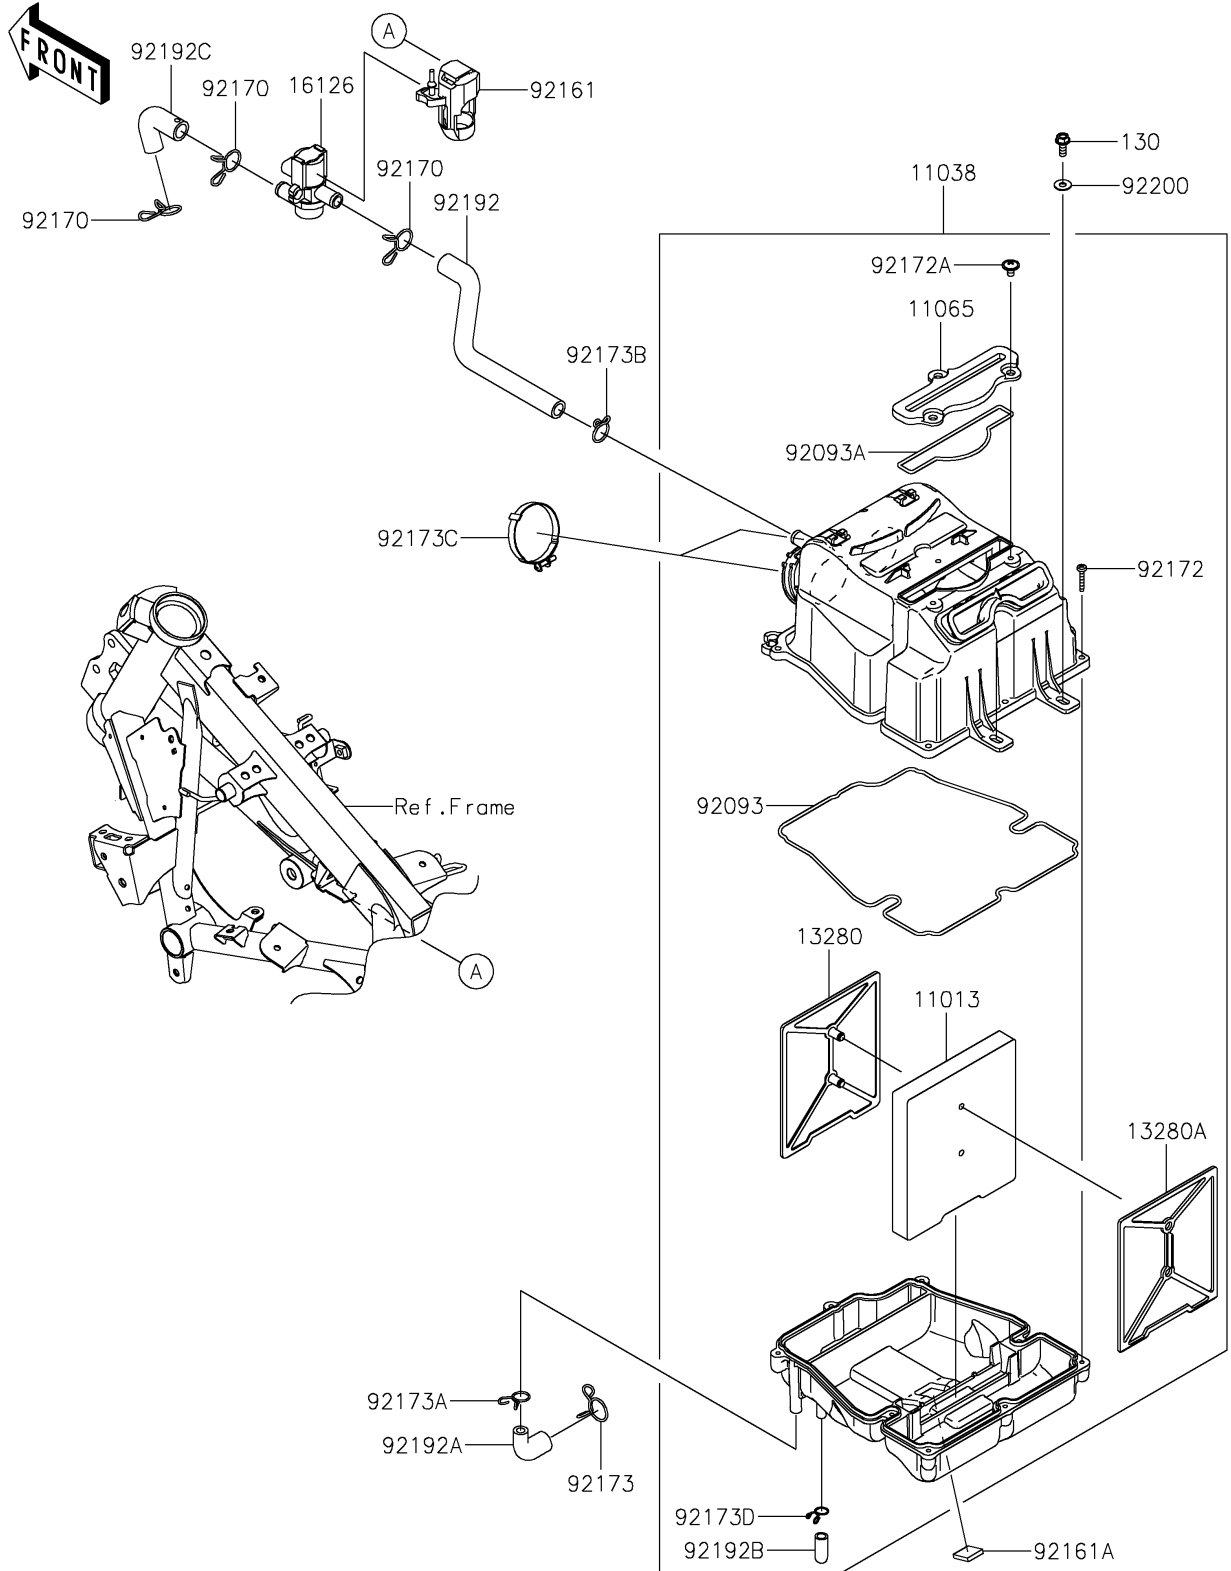

2023 Versys-X 300 ABS PARTS DIAGRAM

Air Cleaner

E1130

2023 Versys-X 300 ABS PARTS LIST

Air Cleaner

ITEM NAME	PART NUMBER	QUANTITY
ELEMENT-AIR FILTER (Ref # 11013)	11013-0762	1
CASE-ASSY-AIR FILTER (Ref # 11038)	11038-0049	1
CAP (Ref # 11065)	11065-0967	1
HOLDER,AIR FILTER ELEMENT (Ref # 13280)	13280-0883	1
HOLDER,AIR FILTER ELEMENT (Ref # 13280A)	13280-0884	1
VALVE,AIR CUT (Ref # 16126)	16126-0744	1
SEAL,CASE (Ref # 92093)	92093-0698	1
SEAL,CAP (Ref # 92093A)	92093-0699	1
DAMPER,ACV (Ref # 92161)	92161-1424	1
DAMPER,20X20X4 (Ref # 92161A)	92161-1992	1
CLAMP (Ref # 92170)	92170-1017	3
SCREW,TAPPING,5X25 (Ref # 92172)	92172-0803	8
SCREW,6X10 (Ref # 92172A)	92172-1144	3
CLAMP,20MM (Ref # 92173)	92173-0190	1
CLAMP,14MM (Ref # 92173A)	92173-0192	1
CLAMP,18MM (Ref # 92173B)	92173-0193	1
CLAMP (Ref # 92173C)	92173-1653	2
CLAMP (Ref # 92173D)	92173-1714	1
TUBE,VALVE-AIR FILTER (Ref # 92192)	92192-1727	1
TUBE,BREATHER (Ref # 92192A)	92192-1728	1
TUBE,DRAIN CLEAN (Ref # 92192B)	92192-1744	1
TUBE,VALVE-CYLINDER HRAD (Ref # 92192C)	92192-1763	1
WASHER,6.5X16X1.0 (Ref # 92200)	92200-0796	2
BOLT-FLANGED,6X16 (Ref # 130)	130BA0616	2