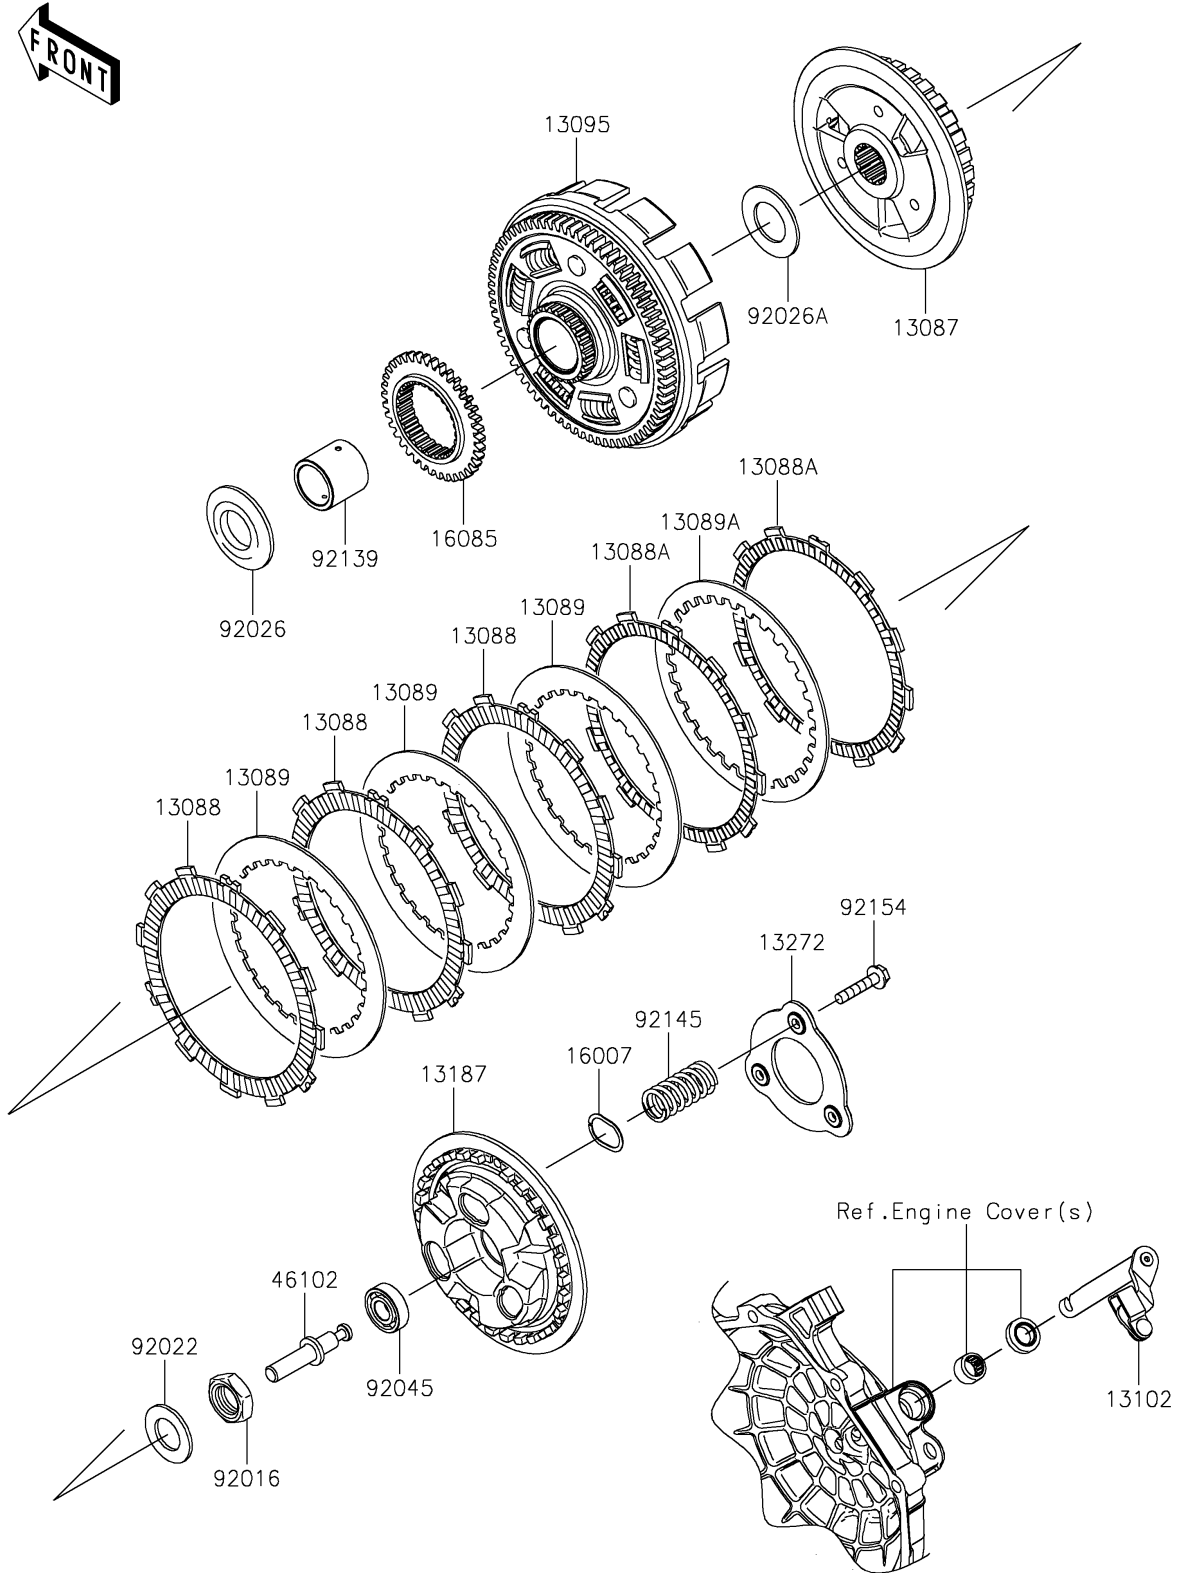

2024 Versys-X 300 ABS PARTS DIAGRAM

Clutch

E1350

2024 Versys-X 300 ABS PARTS LIST

Clutch

ITEM NAME	PART NUMBER	QUANTITY
HUB-CLUTCH (Ref # 13087)	13087-0558	1
PLATE-FRICTION (Ref # 13088)	13088-0590	3
PLATE-FRICTION (Ref # 13088A)	13088-0591	2
PLATE-CLUTCH,T=2.0 (Ref # 13089)	13089-0021	3
PLATE-CLUTCH (Ref # 13089A)	13089-0558	1
HOUSING-COMP-CLUTCH (Ref # 13095)	13095-0561	1
RELEASE-COMP-CLUTCH (Ref # 13102)	13102-0073	1
PLATE-CLUTCH OPERATING (Ref # 13187)	13187-0553	1
PLATE (Ref # 13272)	13272-1303	1
SEAT-SPRING (Ref # 16007)	16007-0708	3
GEAR,OILPUMP DRIVE,38T (Ref # 16085)	16085-0133	1
ROD (Ref # 46102)	46102-0573	1
NUT,20MM (Ref # 92016)	92016-028	1
WASHER,20.3X36X2.3 (Ref # 92022)	92022-1116	1
SPACER,25X52X5.5 (Ref # 92026)	92026-0115	1
SPACER,25.5X44.5X2 (Ref # 92026A)	92026-0734	1
BEARING-BALL (Ref # 92045)	92045-0067	1
BUSHING,25X32X29.1 (Ref # 92139)	92139-0916	1
SPRING (Ref # 92145)	92145-1750	3
BOLT,UPSET,6X30 (Ref # 92154)	92154-0997	3