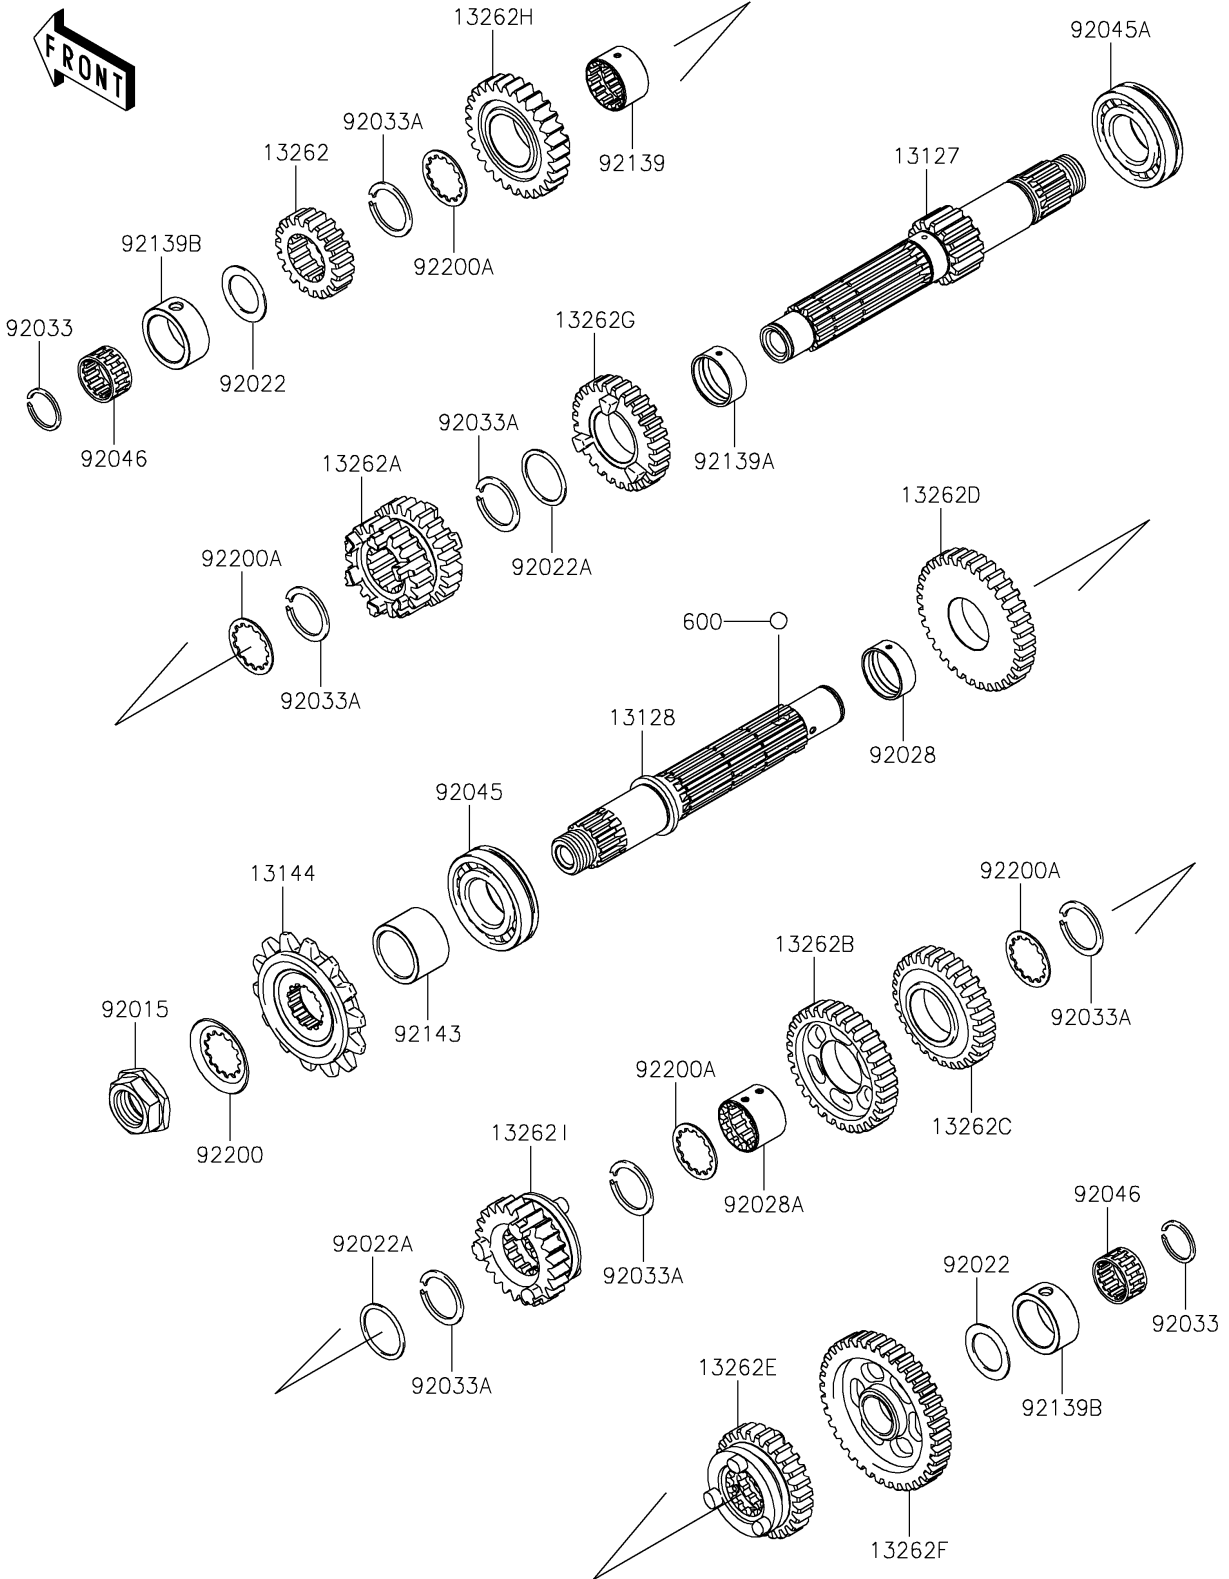

2025 Versys-X 300 ABS PARTS DIAGRAM

Transmission

E1361

2025 Versys-X 300 ABS PARTS LIST

Transmission

ITEM NAME	PART NUMBER	QUANTITY
SHAFT-TRANSMISSION INPUT (Ref # 13127)	13127-0668	1
SHAFT-TRANSMISSION OUTPUT (Ref # 13128)	13128-0693	1
SPROCKET-OUTPUT,14T (Ref # 13144)	13144-0577	1
GEAR,INPUT 2ND,19T (Ref # 13262)	13262-0461	1
GEAR,INPUT 3RD&4TH,22T&25T (Ref # 13262A)	13262-0464	1
GEAR,OUTPUT 3RD,31T (Ref # 13262B)	13262-0466	1
GEAR,OUTPUT 4TH,29T (Ref # 13262C)	13262-0467	1
GEAR,OUTPUT 2ND,34T (Ref # 13262D)	13262-0468	1
GEAR,OUTPUT 5TH,27T (Ref # 13262E)	13262-0470	1
GEAR,OUTPUT LOW,38T (Ref # 13262F)	13262-0921	1
GEAR,INPUT 5TH,27T (Ref # 13262G)	13262-0922	1
GEAR,INPUT 6TH,28T (Ref # 13262H)	13262-1265	1
GEAR,OUTPUT 6TH,24T (Ref # 13262I)	13262-1321	1
NUT,20MM (Ref # 92015)	92015-1963	1
WASHER,20.5X30X1,STEEL (Ref # 92022)	92022-112	2
WASHER,25.3X30X1 (Ref # 92022A)	92022-161	2
BUSHING,9.4X25X28 (Ref # 92028)	92028-1564	1
BUSHING,OUTPUT 3RD&4TH GEAR (Ref # 92028A)	92028-1858	1
RING-SNAP,20MM (Ref # 92033)	92033-015	2
RING-SNAP,24MM (Ref # 92033A)	92033-026	6
BEARING-BALL,6TM-6205NX3 (Ref # 92045)	92045-0735	1
BEARING-BALL,#6205NX3 (Ref # 92045A)	92045-1013	1
BEARING-NEEDLE,20X25X12.8 (Ref # 92046)	92046-0607	2
BUSHING,26X28X16.6 (Ref # 92139)	92139-0781	1
BUSHING,25X28X10.4 (Ref # 92139A)	92139-0793	1
BUSHING,25X33X14 (Ref # 92139B)	92139-0872	2
COLLAR,SPROCKET (Ref # 92143)	92143-1968	1
WASHER (Ref # 92200)	92200-0851	1
WASHER (Ref # 92200A)	92200-1389	4

2025 Versys-X 300 ABS PARTS LIST

Transmission

ITEM NAME	PART NUMBER	QUANTITY
BALL-STEEL,5/32 (Ref # 600)	600A0500	3