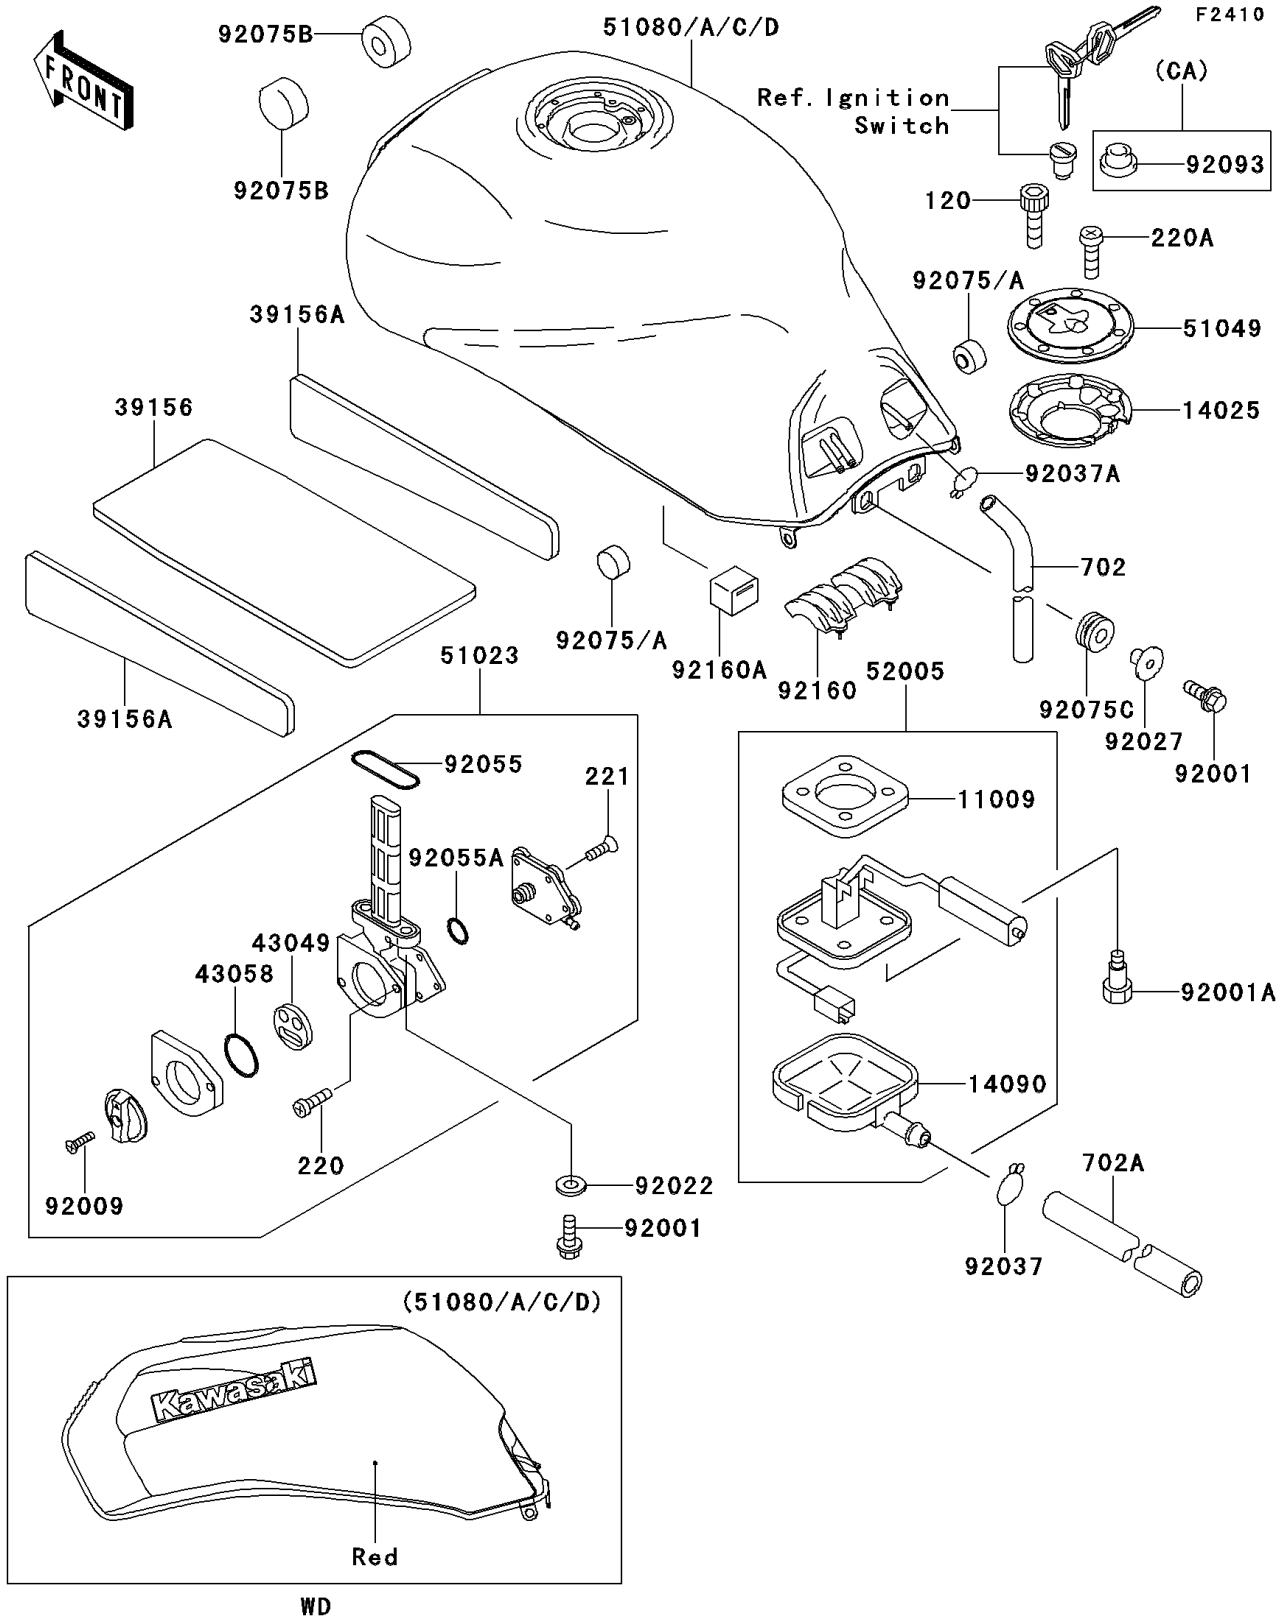

# 1995 GPZ 1100 PARTS DIAGRAM

Fuel Tank(ZX1100-E1)

# 1995 GPZ 1100 PARTS LIST

Fuel Tank(ZX1100-E1)

ITEM NAME	PART NUMBER	QUANTITY
GASKET,FUEL GAUGE (Ref # 11009)	11009-1656	1
COVER,TANK CAP (Ref # 14025)	14025-1913	1
COVER,FUEL GAUGE (Ref # 14090)	14090-1624	1
PAD,FUEL TANK,CNT (Ref # 39156)	39156-1482	1
PAD,FUEL TANK (Ref # 39156A)	39156-1483	2
PACKING,TAP VALVE (Ref # 43049)	43049-1075	1
RING,TAP LEVER (Ref # 43058)	43058-1083	1
TAP-ASSY,FUEL (Ref # 51023)	51023-1219	1
CAP-TANK,FUEL (Ref # 51049)	51049-1091	1
GAUGE,FUEL (Ref # 52005)	52005-1111	1
BOLT,6X25 (Ref # 92001)	92001-1524	4
BOLT,FUEL GAUGE (Ref # 92001A)	92001-1705	4
SCREW,4X12 (Ref # 92009)	92009-1742	1
WASHER,6.2X11X1.5 (Ref # 92022)	92022-183	2
COLLAR,L=13.1 (Ref # 92027)	92027-251	2
CLAMP,TUBE (Ref # 92037)	92037-147	1
CLAMP (Ref # 92037A)	92037-1712	1
RING-O,FUEL TAP PACKING (Ref # 92055)	92055-1112	1
RING-O (Ref # 92055A)	92055-1539	1
BOLT-SOCKET (Ref # 120)	120S0512	7
SCREW-PAN-CROS (Ref # 220)	220B0308	2
SCREW-PAN-CROS (Ref # 220A)	220C0508	1
SCREW-CSK-CROS,4X14 (Ref # 221)	221B0414	5
TUBE-RUBBER,7X10X600 (Ref # 702)	702A07600	1
TUBE-RUBBER,7X10X860 (Ref # 702A)	702A07860	1
DAMPER,FUEL TANK (Ref # 92075B)	92075-101	2
DAMPER (Ref # 92075C)	92075-1690	2
DAMPER,FUEL TANK,CNT (Ref # 92160)	92160-1577	1
DAMPER (Ref # 92160A)	92160-1626	1

## 1995 GPZ 1100 PARTS LIST

Fuel Tank(ZX1100-E1)

ITEM NAME	PART NUMBER	QUANTITY
TANK-COMP-FUEL,C.P.RED (Ref # 51080)	51080-5171-A5	1
TANK-COMP-FUEL,C.P.RED (Ref # 51080A)	51080-5172-A5	1
TANK-COMP-FUEL,C.P.RED (Ref # 51080C)	51080-5205-A5	1
TANK-COMP-FUEL,C.P.RED (Ref # 51080D)	51080-5206-A5	1
DAMPER (Ref # 92075)	92075-021	2
DAMPER (Ref # 92075A)	92075-021	2
SEAL,FUEL TANK CAP (Ref # 92093)	92093-1030	1