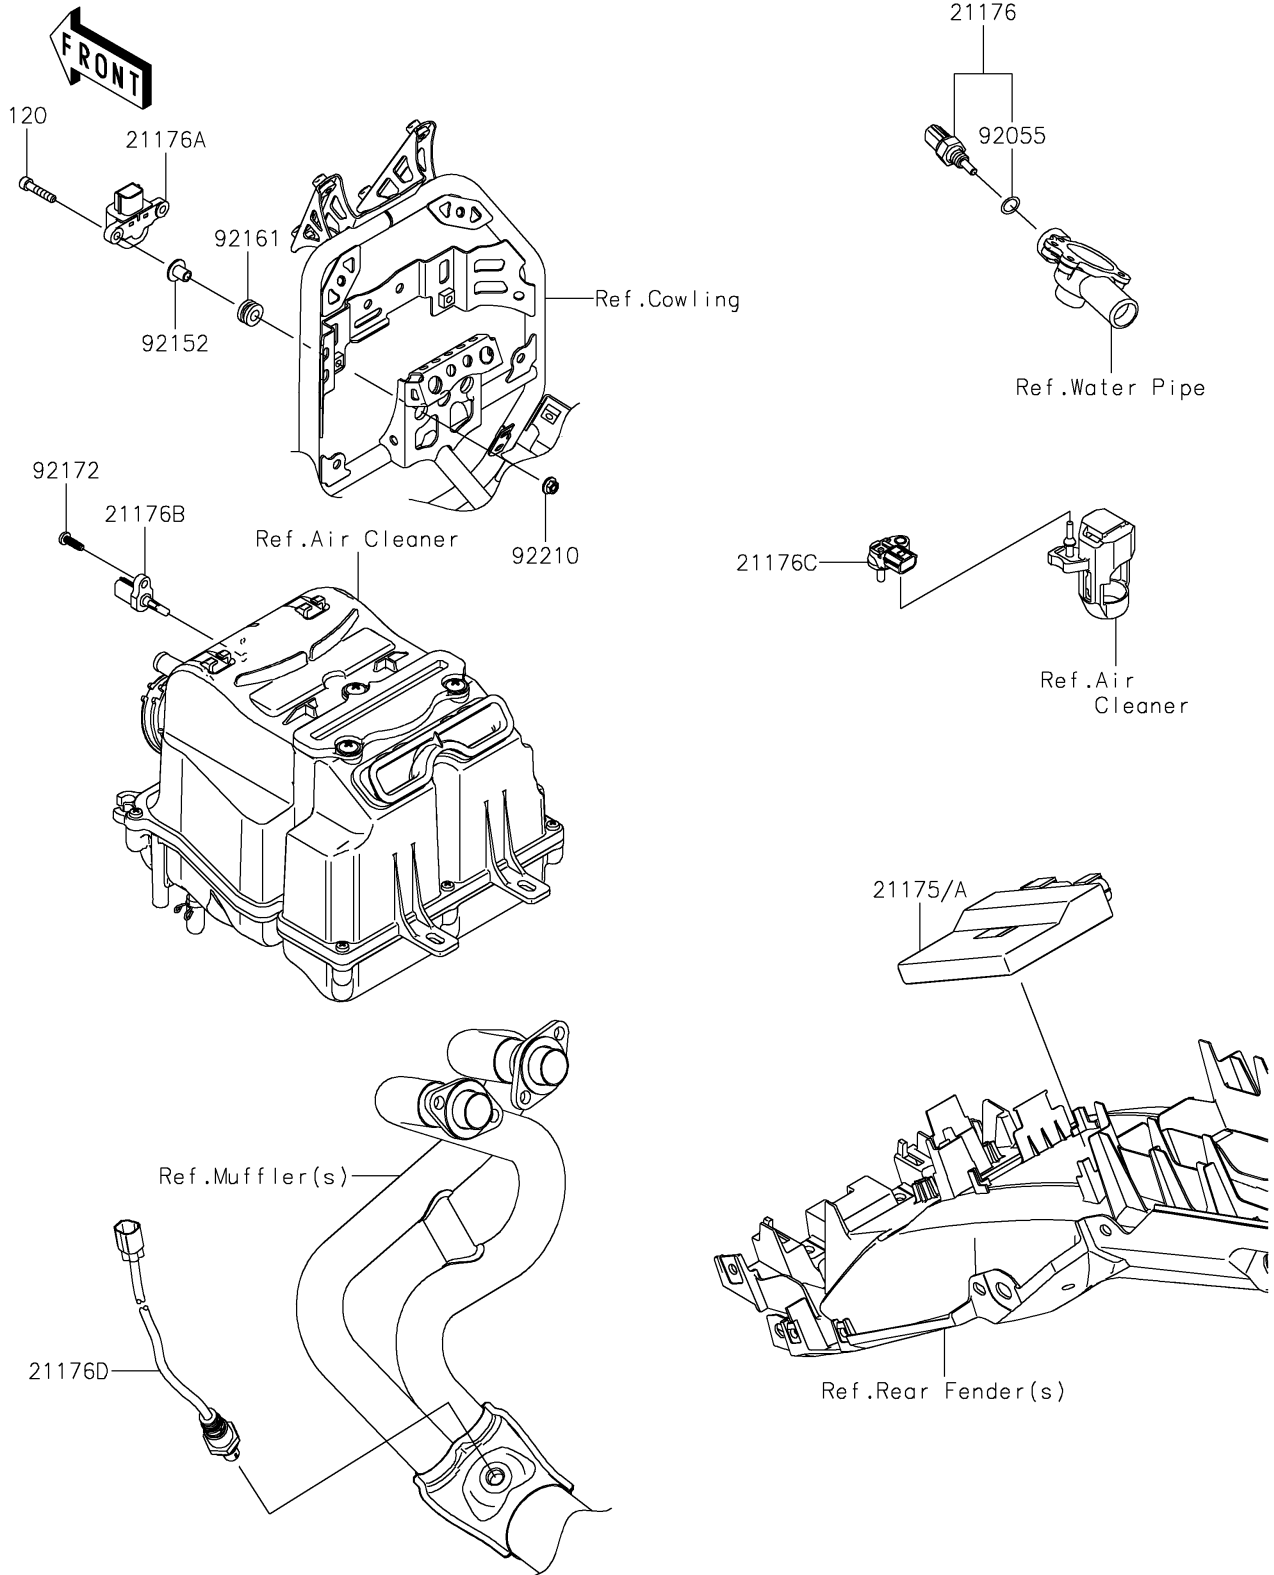

2022 Versys-X 300 ABS PARTS DIAGRAM

Fuel Injection

E1530

2022 Versys-X 300 ABS PARTS LIST

Fuel Injection

ITEM NAME	PART NUMBER	QUANTITY
CONTROL UNIT-ELECTRONIC (Ref # 21175A)	21175-1263	1
SENSOR,WATER TEMP (Ref # 21176)	21176-0009	1
SENSOR,VEHICLE-DOWN (Ref # 21176A)	21176-0026	1
SENSOR,AIR TEMPERATURE (Ref # 21176B)	21176-0048	1
SENSOR,PRESSURE (Ref # 21176C)	21176-0111	1
SENSOR,OXYGEN (Ref # 21176D)	21176-0839	1
RING-O,9.5X1.9 (Ref # 92055)	92055-0016	1
COLLAR,5.6X8X11.2 (Ref # 92152)	92152-1562	2
DAMPER,8X16X8.6 (Ref # 92161)	92161-0685	2
SCREW,TAPPING,5X16 (Ref # 92172)	92172-0790	1
NUT,FLANGED,5MM (Ref # 92210)	92210-0007	2
BOLT-SOCKET,5X25 (Ref # 120)	120CA0525	2
CONTROL UNIT-ELECTRONIC (Ref # 21175)	21175-1262	1