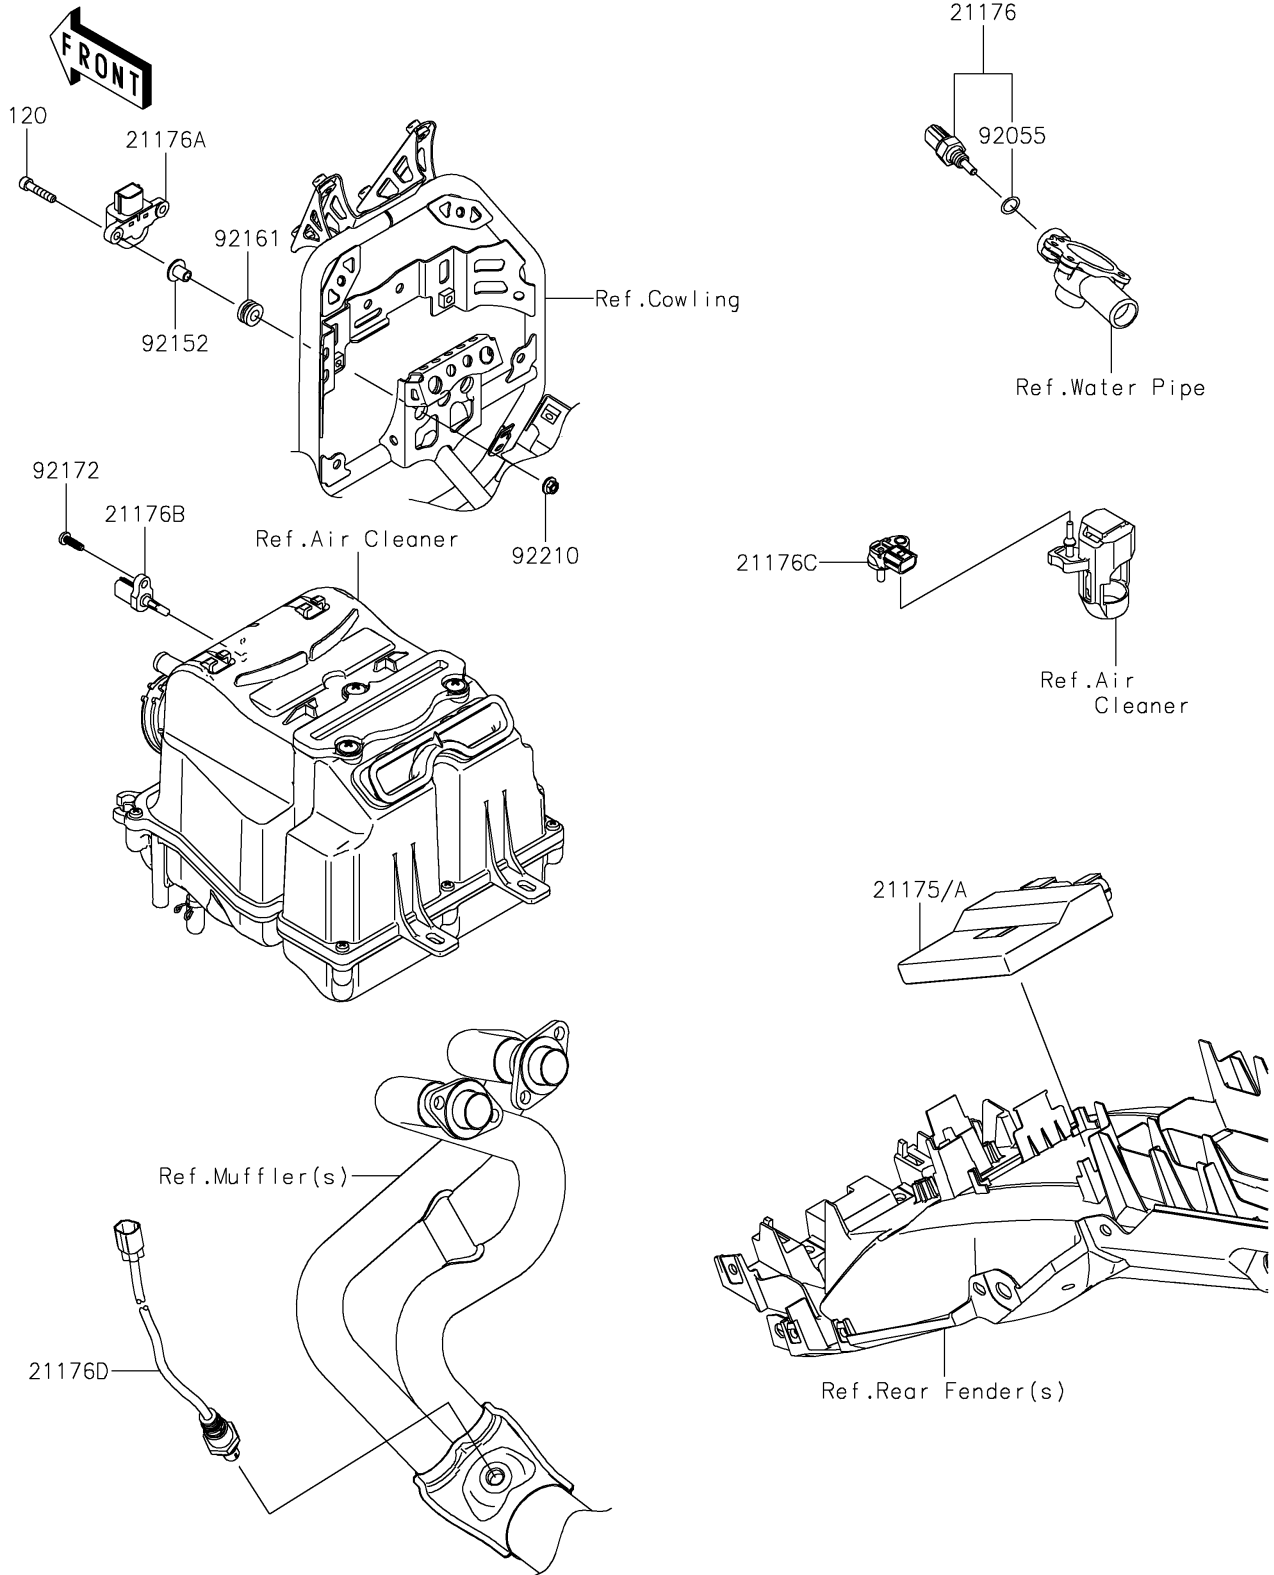

2022 VERSYS®-X 300 ABS PARTS DIAGRAM

Fuel Injection

E1530

2022 VERSYS®-X 300 ABS PARTS LIST

Fuel Injection

ITEM NAME	PART NUMBER	QUANTITY
CONTROL UNIT-ELECTRONIC (Ref # 21175A)	21175-1263	1
SENSOR,WATER TEMP (Ref # 21176)	21176-0009	1
SENSOR,VEHICLE-DOWN (Ref # 21176A)	21176-0026	1
SENSOR,AIR TEMPERATURE (Ref # 21176B)	21176-0048	1
SENSOR,PRESSURE (Ref # 21176C)	21176-0111	1
SENSOR,OXYGEN (Ref # 21176D)	21176-0839	1
RING-O,9.5X1.9 (Ref # 92055)	92055-0016	1
COLLAR,5.6X8X11.2 (Ref # 92152)	92152-1562	2
DAMPER,8X16X8.6 (Ref # 92161)	92161-0685	2
SCREW,TAPPING,5X16 (Ref # 92172)	92172-0790	1
NUT,FLANGED,5MM (Ref # 92210)	92210-0007	2
BOLT-SOCKET,5X25 (Ref # 120)	120CA0525	2
CONTROL UNIT-ELECTRONIC (Ref # 21175)	21175-1262	1