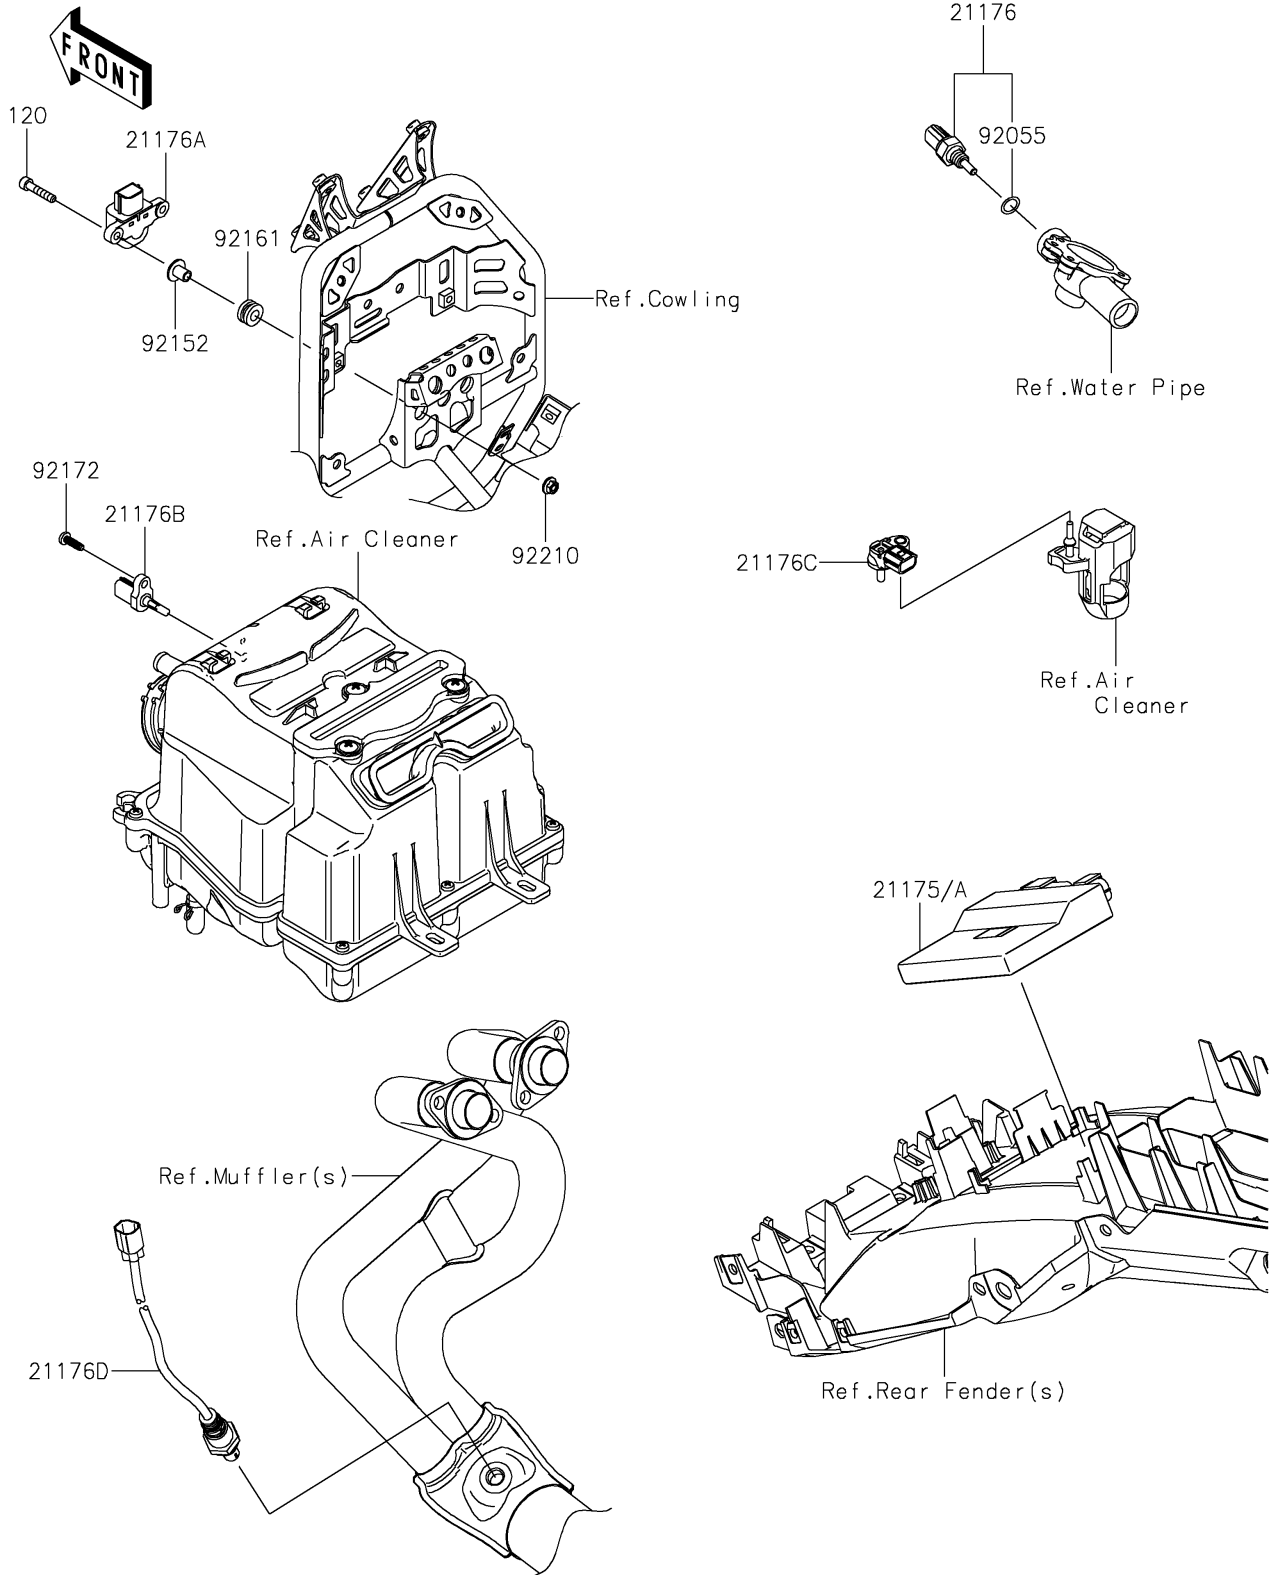

2023 Versys-X 300 ABS PARTS DIAGRAM

Fuel Injection

E1530

2023 Versys-X 300 ABS PARTS LIST

Fuel Injection

ITEM NAME	PART NUMBER	QUANTITY
CONTROL UNIT-ELECTRONIC (Ref # 21175)	21175-1262	1
CONTROL UNIT-ELECTRONIC (Ref # 21175A)	21175-1263	1
SENSOR,WATER TEMP (Ref # 21176)	21176-0009	1
SENSOR,VEHICLE-DOWN (Ref # 21176A)	21176-0026	1
SENSOR,AIR TEMPERATURE (Ref # 21176B)	21176-0048	1
SENSOR,PRESSURE (Ref # 21176C)	21176-0111	1
SENSOR,OXYGEN (Ref # 21176D)	21176-0839	1
RING-O,9.5X1.9 (Ref # 92055)	92055-0016	1
COLLAR,5.6X8X11.2 (Ref # 92152)	92152-1562	2
DAMPER,8X16X8.6 (Ref # 92161)	92161-0685	2
SCREW,TAPPING,5X16 (Ref # 92172)	92172-0790	1
NUT,FLANGED,5MM (Ref # 92210)	92210-0007	2
BOLT-SOCKET,5X25 (Ref # 120)	120CA0525	2