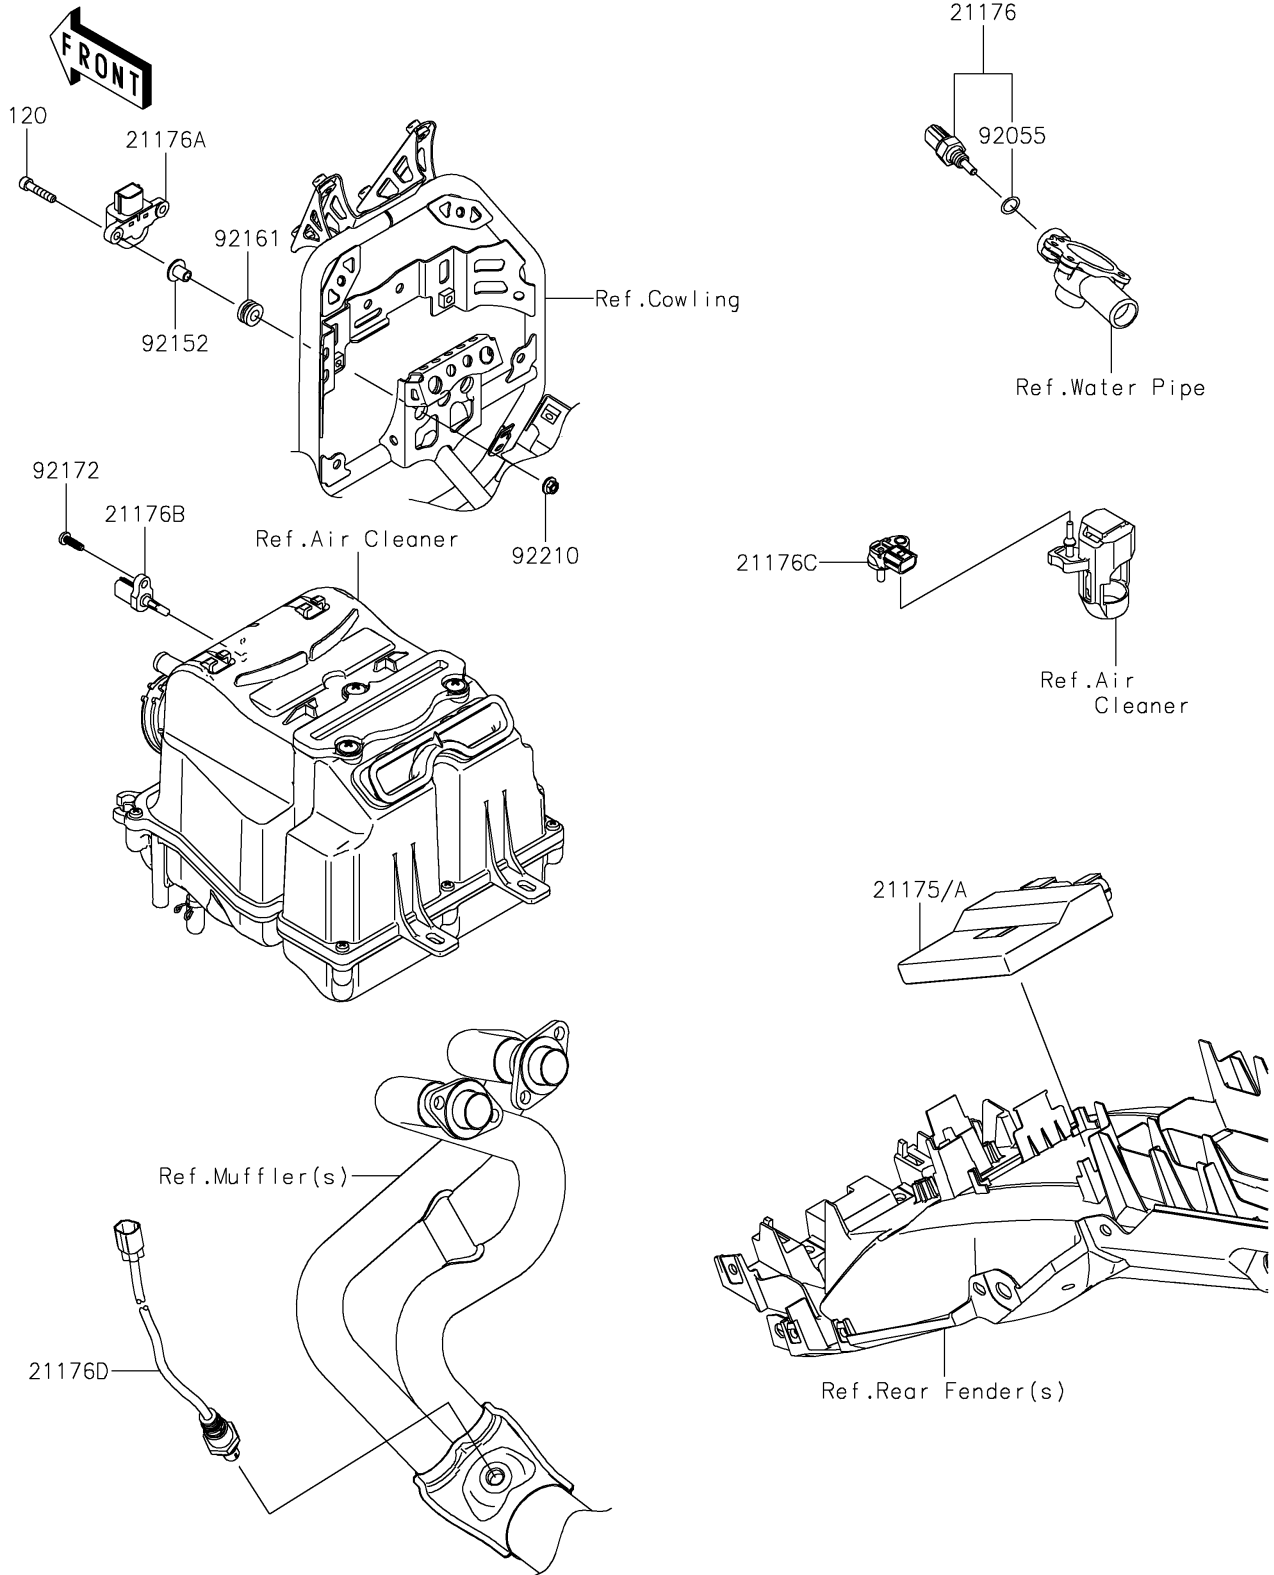

2024 Versys-X 300 ABS PARTS DIAGRAM

Fuel Injection

E1530

2024 Versys-X 300 ABS PARTS LIST

Fuel Injection

ITEM NAME	PART NUMBER	QUANTITY
CONTROL UNIT-ELECTRONIC (Ref # 21175)	21175-1262	1
CONTROL UNIT-ELECTRONIC (Ref # 21175A)	21175-1263	1
SENSOR,WATER TEMP (Ref # 21176)	21176-0009	1
SENSOR,VEHICLE-DOWN (Ref # 21176A)	21176-0026	1
SENSOR,AIR TEMPERATURE (Ref # 21176B)	21176-0048	1
SENSOR,PRESSURE (Ref # 21176C)	21176-0111	1
SENSOR,OXYGEN (Ref # 21176D)	21176-0839	1
RING-O,9.5X1.9 (Ref # 92055)	92055-0016	1
COLLAR,5.6X8X11.2 (Ref # 92152)	92152-1562	2
DAMPER,8X16X8.6 (Ref # 92161)	92161-0685	2
SCREW,TAPPING,5X16 (Ref # 92172)	92172-0790	1
NUT,FLANGED,5MM (Ref # 92210)	92210-0007	2
BOLT-SOCKET,5X25 (Ref # 120)	120CA0525	2