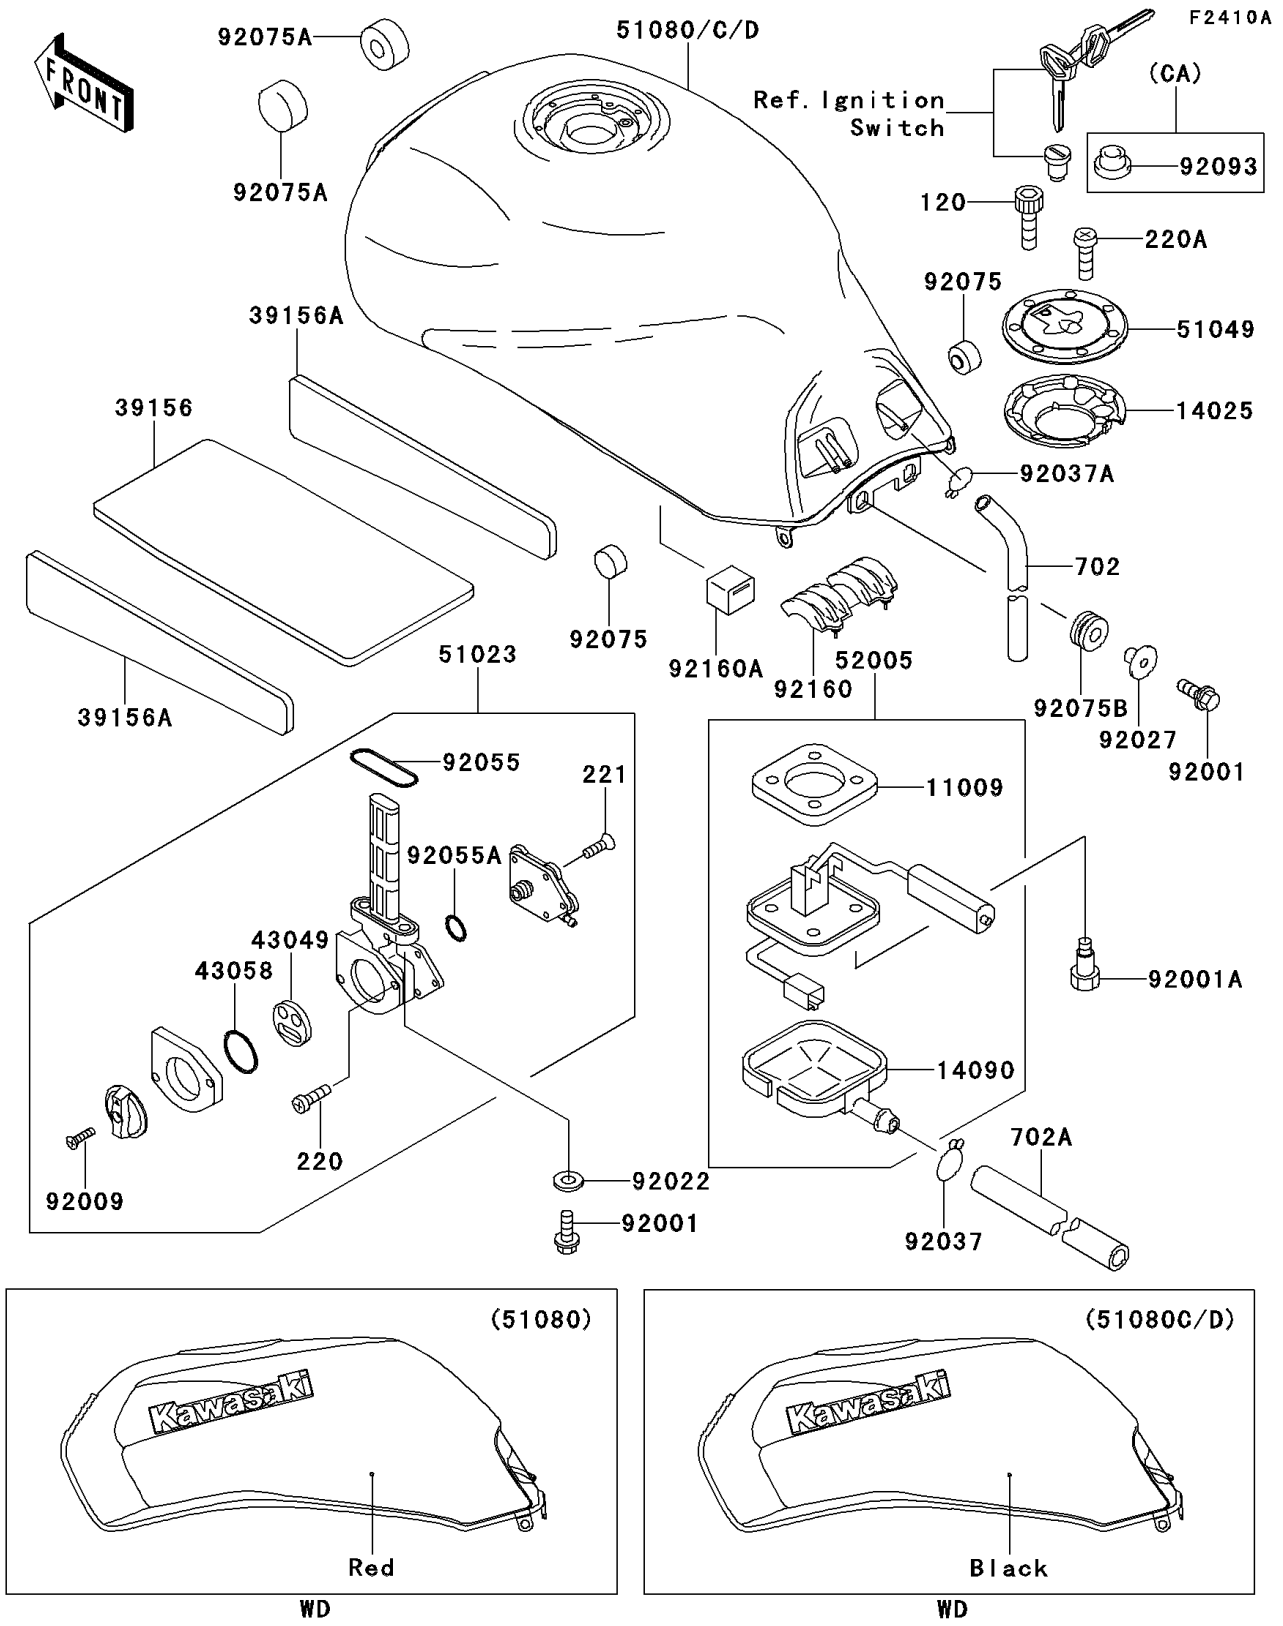

1997 GPZ 1100 PARTS DIAGRAM

Fuel Tank (ZX1100-E2/E3)

1997 GPZ 1100 PARTS LIST

Fuel Tank (ZX1100-E2/E3)

ITEM NAME	PART NUMBER	QUANTITY
BOLT-SOCKET (Ref # 120)	120S0512	7
SCREW-PAN-CROS (Ref # 220)	220B0308	2
SCREW-PAN-CROS (Ref # 220A)	220C0508	1
SCREW-CSK-CROS,4X14 (Ref # 221)	221B0414	5
TUBE-RUBBER,7X10X600 (Ref # 702)	702A07600	1
GASKET,FUEL GAUGE (Ref # 11009)	11009-1656	1
COVER,TANK CAP (Ref # 14025)	14025-1913	1
COVER,FUEL GAUGE (Ref # 14090)	14090-1624	1
PAD,FUEL TANK,CNT (Ref # 39156)	39156-1482	1
PAD,FUEL TANK (Ref # 39156A)	39156-1483	2
PACKING,TAP VALVE (Ref # 43049)	43049-1075	1
RING,TAP LEVER (Ref # 43058)	43058-1083	1
TAP-ASSY,FUEL (Ref # 51023)	51023-1219	1
CAP-TANK,FUEL (Ref # 51049)	51049-1091	1
TANK-COMP-FUEL,P.G.BLACK (Ref # 51080C)	51080-5228-RL	1
GAUGE,FUEL (Ref # 52005)	52005-1111	1
BOLT,6X25 (Ref # 92001)	92001-1524	4
BOLT,FUEL GAUGE (Ref # 92001A)	92001-1705	4
SCREW,4X12 (Ref # 92009)	92009-1742	1
WASHER,6.2X11X1.5 (Ref # 92022)	92022-183	2
COLLAR,L=13.1 (Ref # 92027)	92027-251	2
CLAMP,TUBE (Ref # 92037)	92037-147	1
CLAMP (Ref # 92037A)	92037-1712	1
RING-O,FUEL TAP PACKING (Ref # 92055)	92055-1112	1
RING-O (Ref # 92055A)	92055-1539	1
DAMPER (Ref # 92075)	92075-021	2
DAMPER,FUEL TANK (Ref # 92075A)	92075-101	2
DAMPER (Ref # 92075B)	92075-1690	2
DAMPER,FUEL TANK,CNT (Ref # 92160)	92160-1577	1

1997 GPZ 1100 PARTS LIST

Fuel Tank (ZX1100-E2/E3)

ITEM NAME	PART NUMBER	QUANTITY
DAMPER (Ref # 92160A)	92160-1626	1
TUBE-RUBBER,7X10X860 (Ref # 702A)	702A07860	1