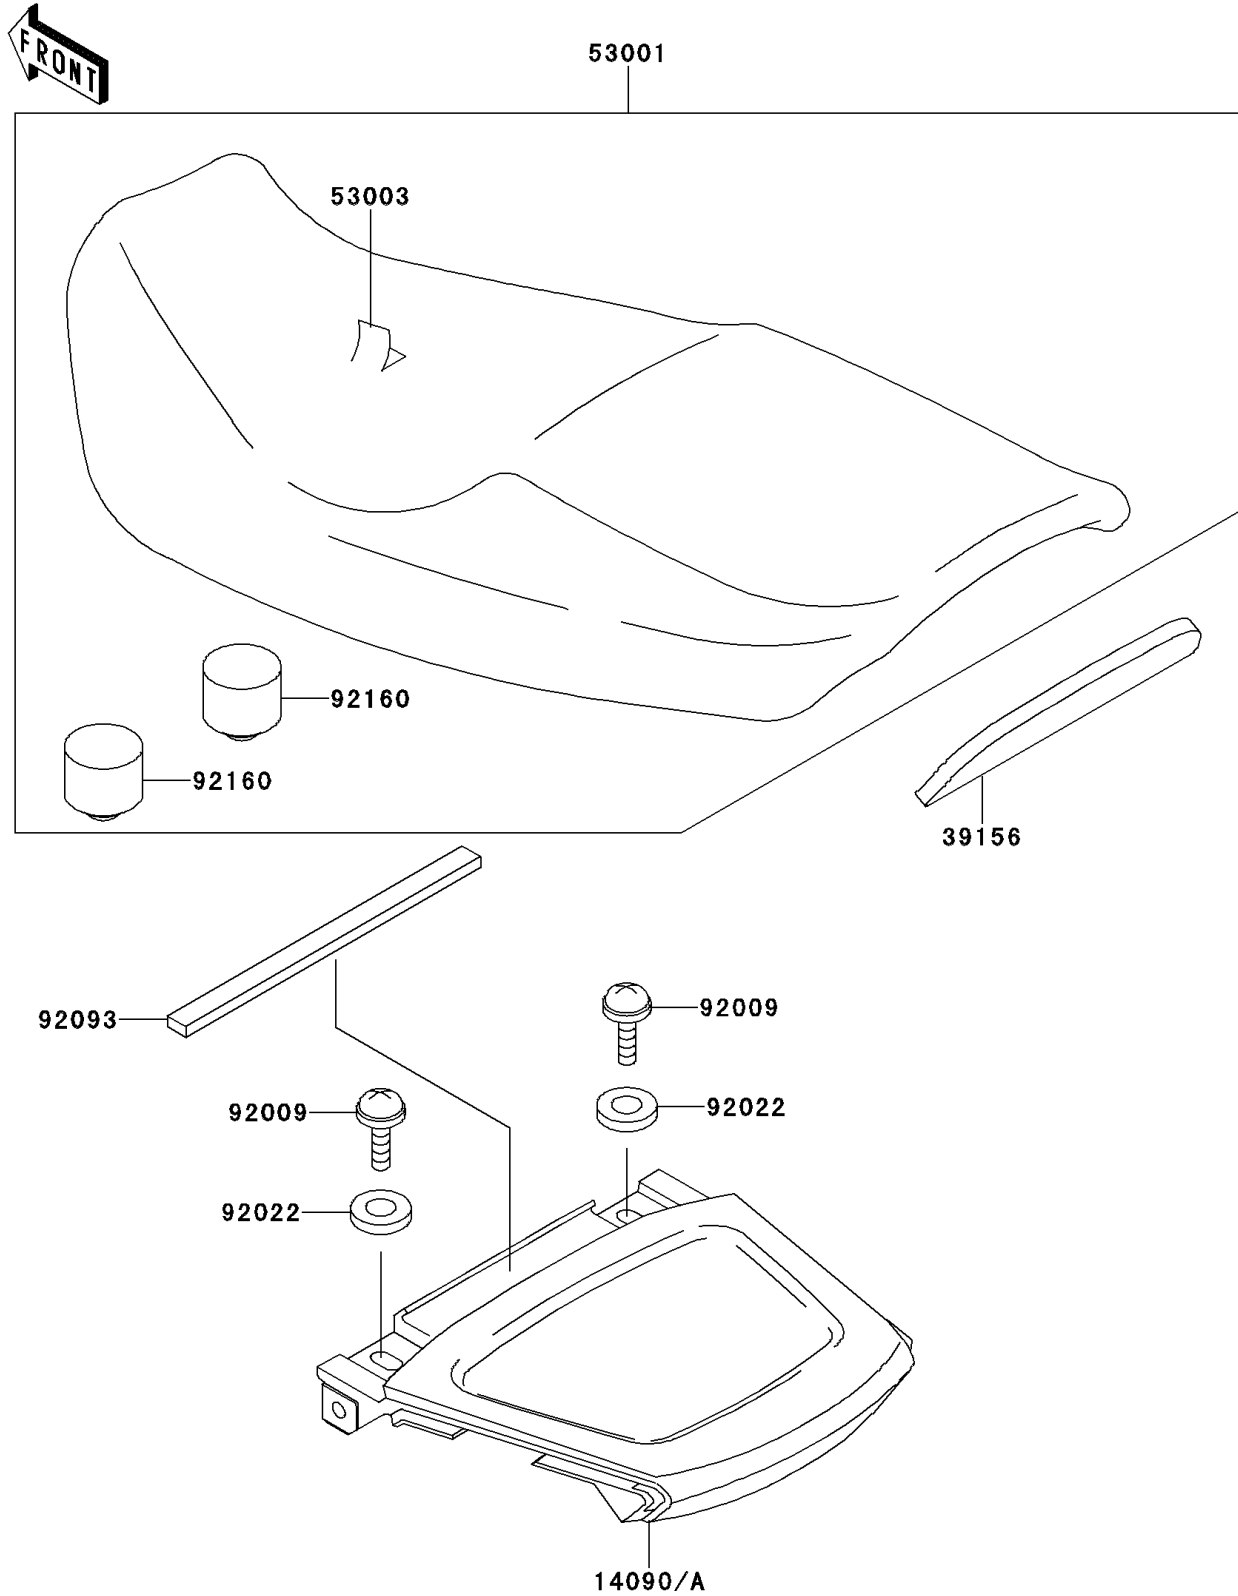

# 1995 GPZ 1100 PARTS DIAGRAM

Seat

F2510

## 1995 GPZ 1100 PARTS LIST

### Seat

ITEM NAME	PART NUMBER	QUANTITY
COVER,SEAT,CNT,C.P.RED (Ref # 14090)	14090-1539-A5	1
PAD,SEAT (Ref # 39156)	39156-1515	1
SEAT-ASSY,DUAL,GRAY (Ref # 53001)	53001-1793-PP	1
LEATHER,SEAT,GRAY (Ref # 53003)	53003-1332-PP	1
SCREW,6X14 (Ref # 92009)	92009-1662	2
WASHER,6.5X16X1 (Ref # 92022)	92022-1143	2
SEAL,L=165 (Ref # 92093)	92093-1390	1
DAMPER (Ref # 92160)	92160-1513	2