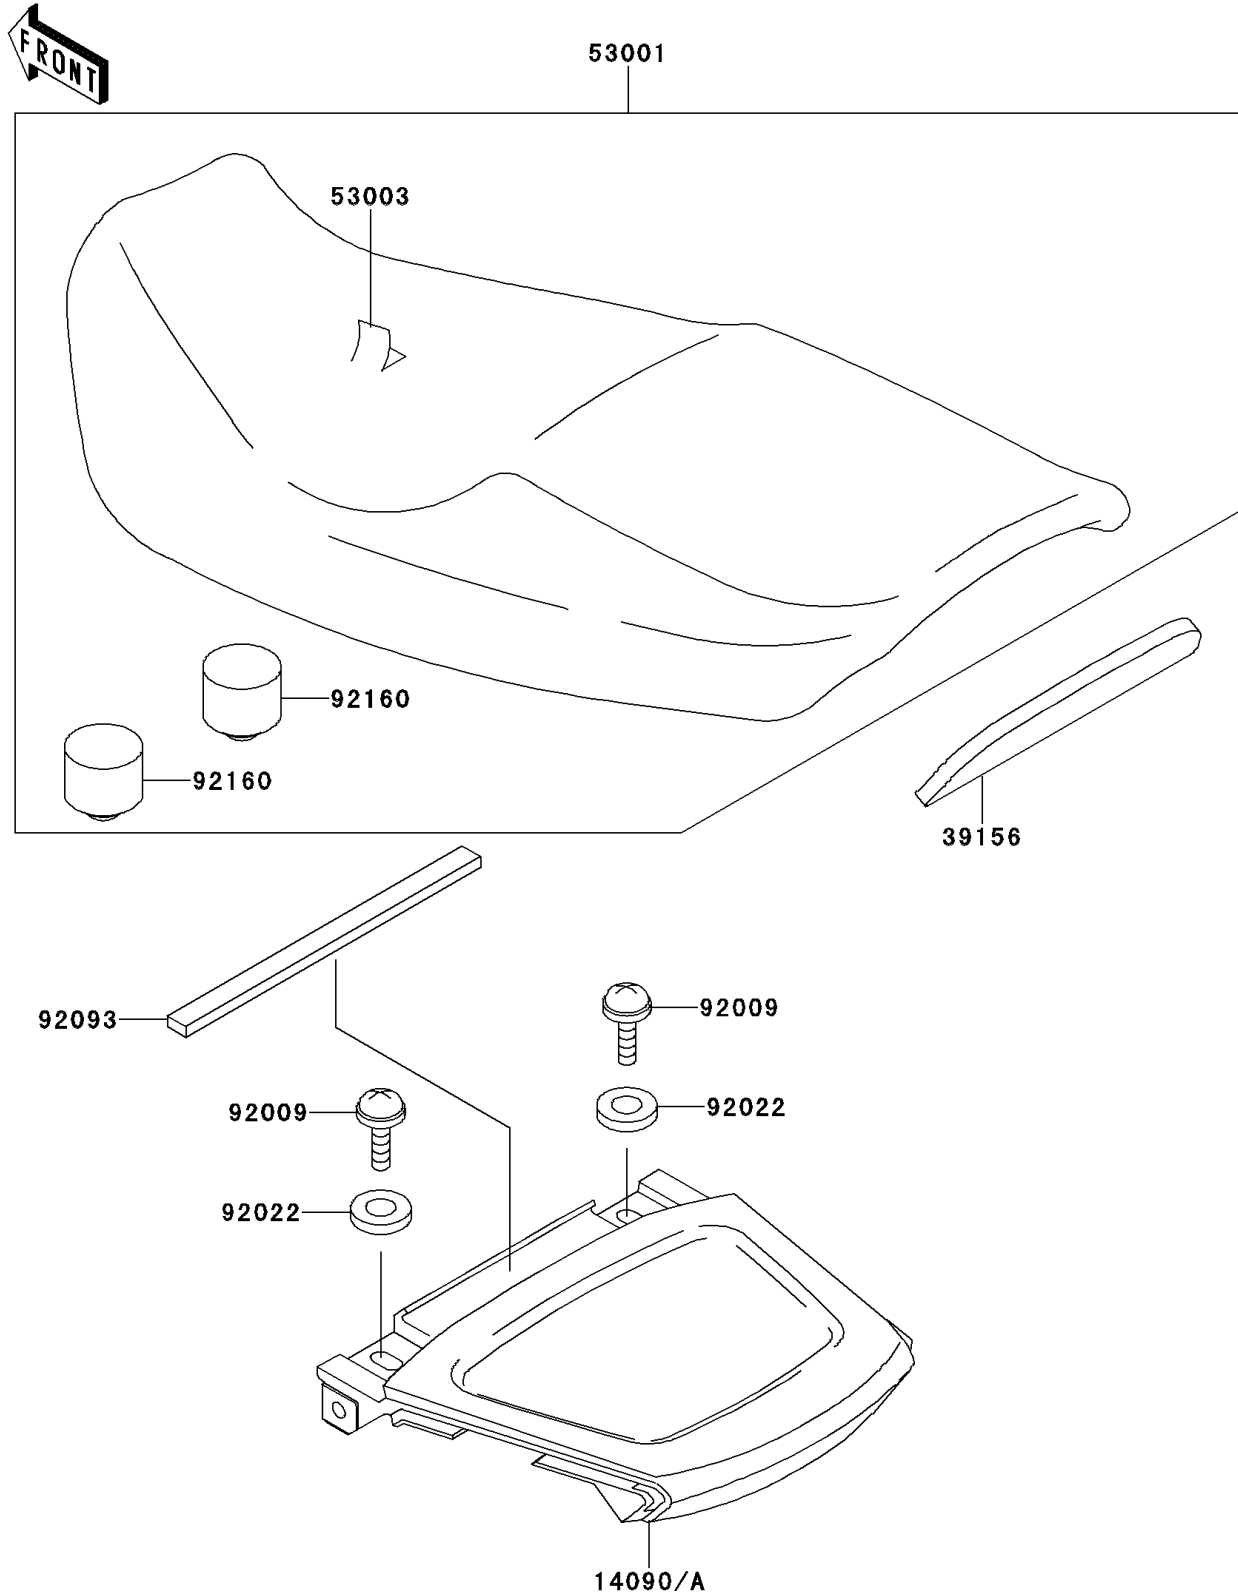

1996 GPZ 1100 PARTS DIAGRAM

Seat

F2510

1996 GPZ 1100 PARTS LIST

Seat

ITEM NAME	PART NUMBER	QUANTITY
PAD,SEAT (Ref # 39156)	39156-1515	1
SEAT-ASSY,DUAL,GRAY (Ref # 53001)	53001-1793-PP	1
LEATHER,SEAT,GRAY (Ref # 53003)	53003-1332-PP	1
SCREW,6X14 (Ref # 92009)	92009-1662	2
WASHER,6.5X16X1 (Ref # 92022)	92022-1143	2
SEAL,L=165 (Ref # 92093)	92093-1390	1
DAMPER (Ref # 92160)	92160-1513	2
COVER,SEAT,CNT,C.P.RED (Ref # 14090)	14090-1539-A5	1
COVER,SEAT,CNT,P.G.BLACK (Ref # 14090A)	14090-1539-RL	1