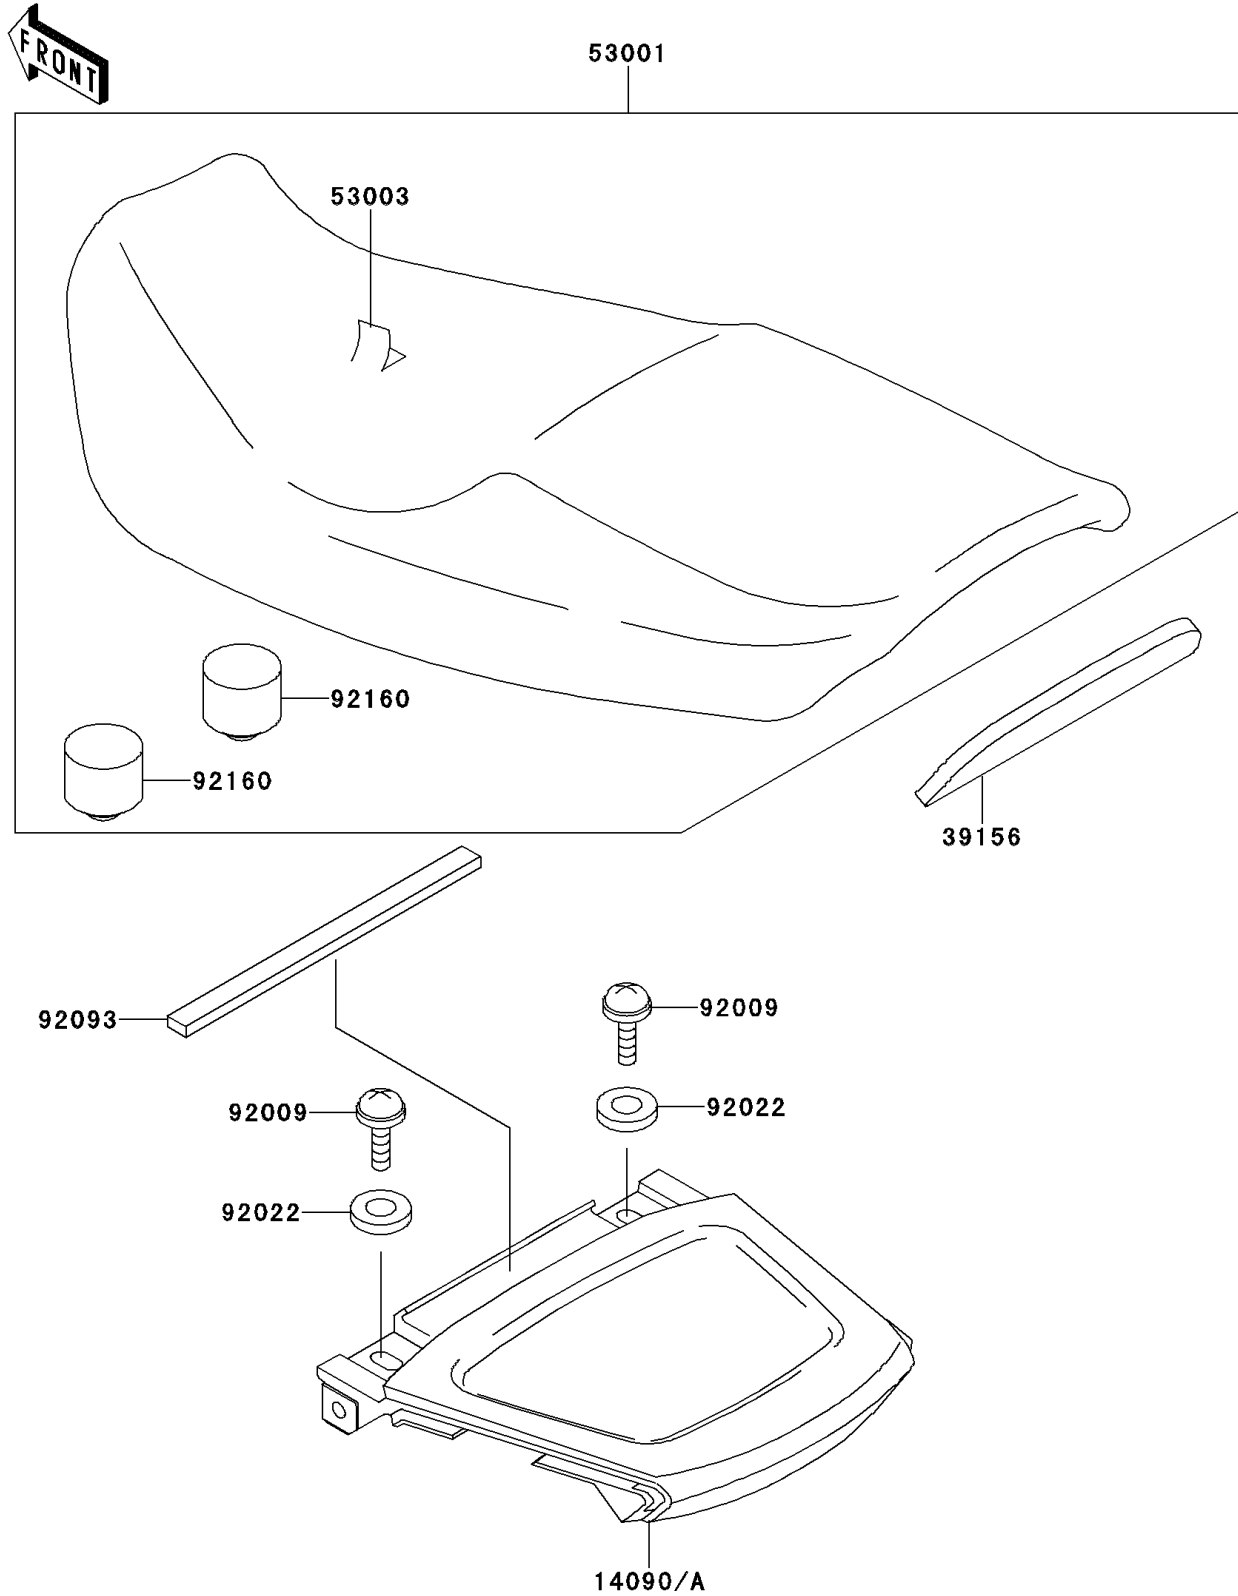

1997 GPZ 1100 PARTS DIAGRAM

Seat

F2510

1997 GPZ 1100 PARTS LIST

Seat

ITEM NAME	PART NUMBER	QUANTITY
COVER,SEAT,CNT,P.G.BLACK (Ref # 14090A)	14090-1539-RL	1
PAD,SEAT (Ref # 39156)	39156-1515	1
SEAT-ASSY,DUAL,GRAY (Ref # 53001)	53001-1793-PP	1
LEATHER,SEAT,GRAY (Ref # 53003)	53003-1332-PP	1
SCREW,6X14 (Ref # 92009)	92009-1662	2
WASHER,6.5X16X1 (Ref # 92022)	92022-1143	2
SEAL,L=165 (Ref # 92093)	92093-1390	1
DAMPER (Ref # 92160)	92160-1513	2