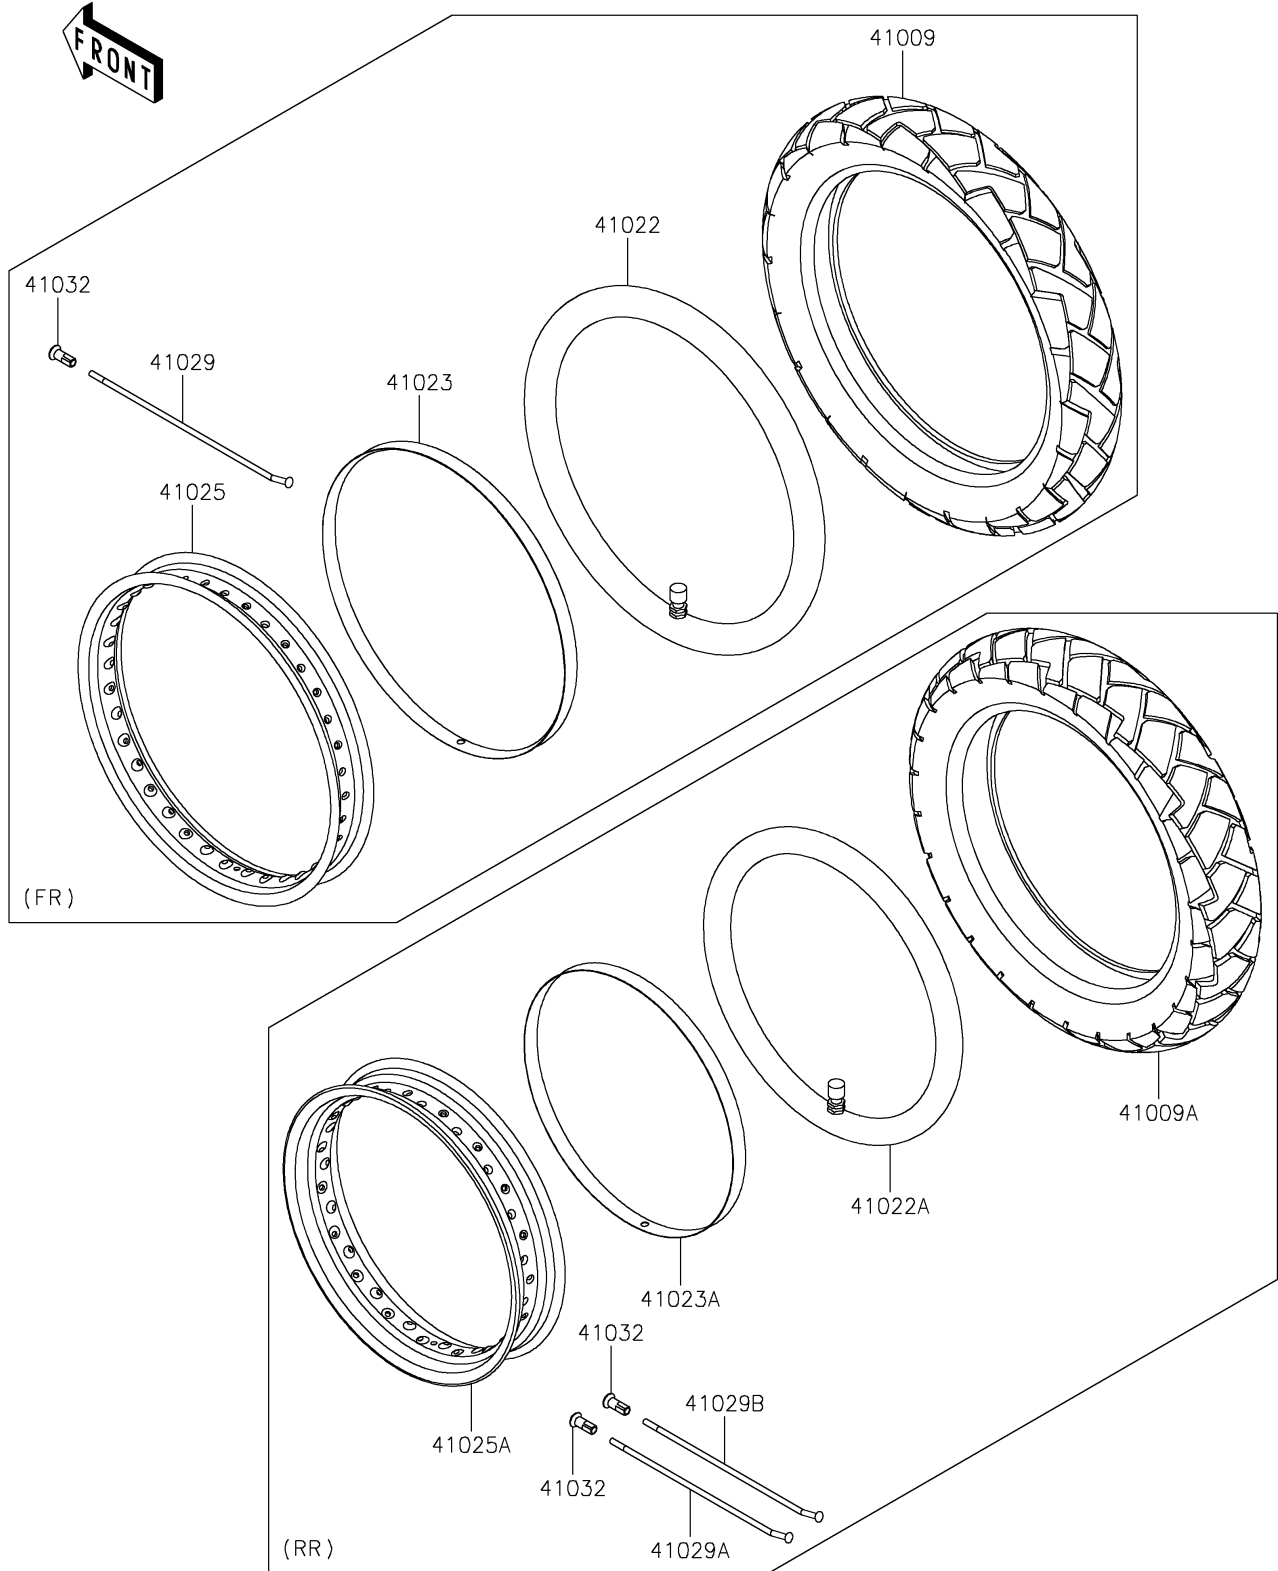

# 2025 Versys-X 300 ABS PARTS DIAGRAM

Wheels/Tires

F2210

## 2025 Versys-X 300 ABS PARTS LIST

### Wheels/Tires

ITEM NAME	PART NUMBER	QUANTITY
TIRE,FR,100/90-19 57S,GP-210F (Ref # 41009)	41009-0794	1
TIRE,RR,130/80-17 65S,GP-210R (Ref # 41009A)	41009-0795	1
TUBE-TIRE,100/90-19(IRC) (Ref # 41022)	41022-0138	1
TUBE-TIRE,130/80-17(IRC) (Ref # 41022A)	41022-0139	1
BAND-RIM,25-19J (Ref # 41023)	41023-0038	1
BAND-RIM,25-17J (Ref # 41023A)	41023-0039	1
RIM,FR,2.15X19,BLACK (Ref # 41025)	41025-0373-WC	1
RIM,RR,3.00X17,BLACK (Ref # 41025A)	41025-0374-WC	1
SPOKE-INNER,196X164.5D (Ref # 41029)	41029-0087	36
SPOKE-INNER,175X163.5D (Ref # 41029A)	41029-0088	18
SPOKE-INNER,172X159D (Ref # 41029B)	41029-0089	18
NIPPLE-SPOKE (Ref # 41032)	41032-0005	72