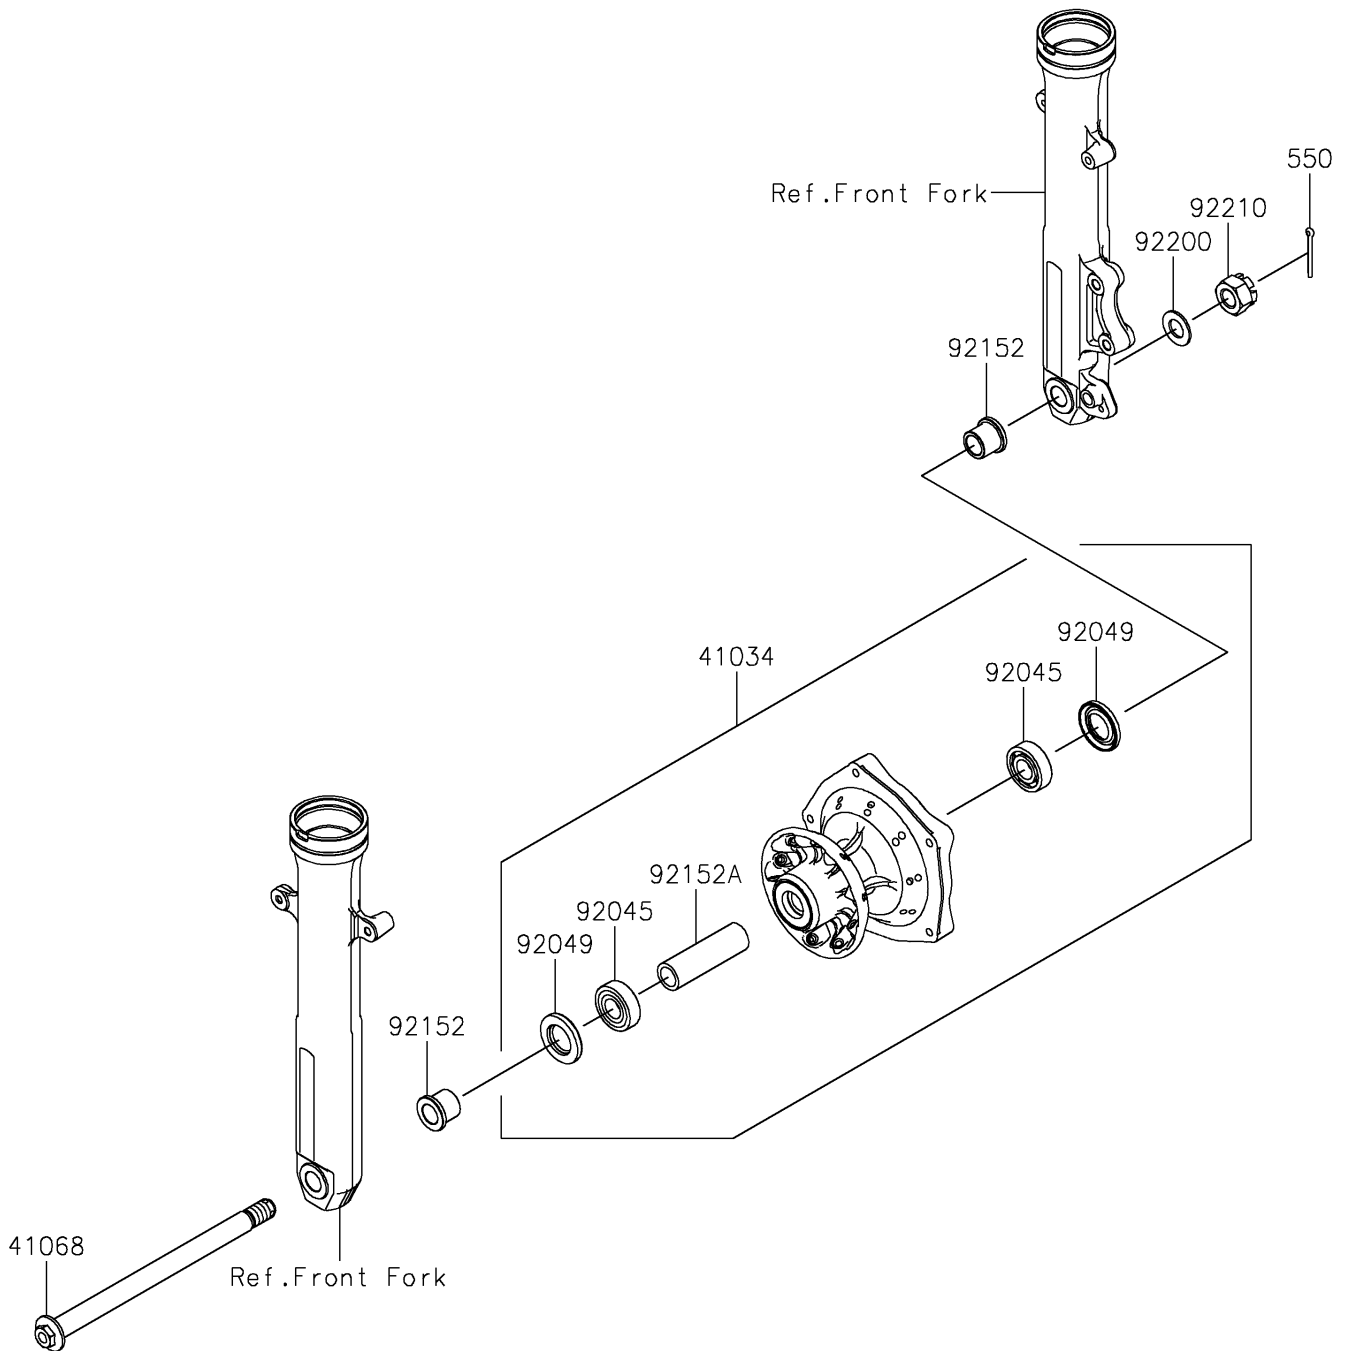

2022 Versys-X 300 ABS PARTS DIAGRAM

Front Hub

F2230

2022 Versys-X 300 ABS PARTS LIST

Front Hub

ITEM NAME	PART NUMBER	QUANTITY
DRUM-ASSY,FR BRAKE,P.SILVER (Ref # 41034)	41034-0587-458	1
AXLE,FR,17X249 (Ref # 41068)	41068-0623	1
BEARING-BALL,17X40X12 (Ref # 92045)	92045-0732	2
SEAL-OIL (Ref # 92049)	92049-0794	2
COLLAR,17X24X23 (Ref # 92152)	92152-2290	2
COLLAR (Ref # 92152A)	92152-2291	1
WASHER,16.2X30X2.0 (Ref # 92200)	92200-1842	1
NUT,CASTLE,16MM (Ref # 92210)	92210-1171	1
PIN-COTTER,4.0X35 (Ref # 550)	550AA4035	1