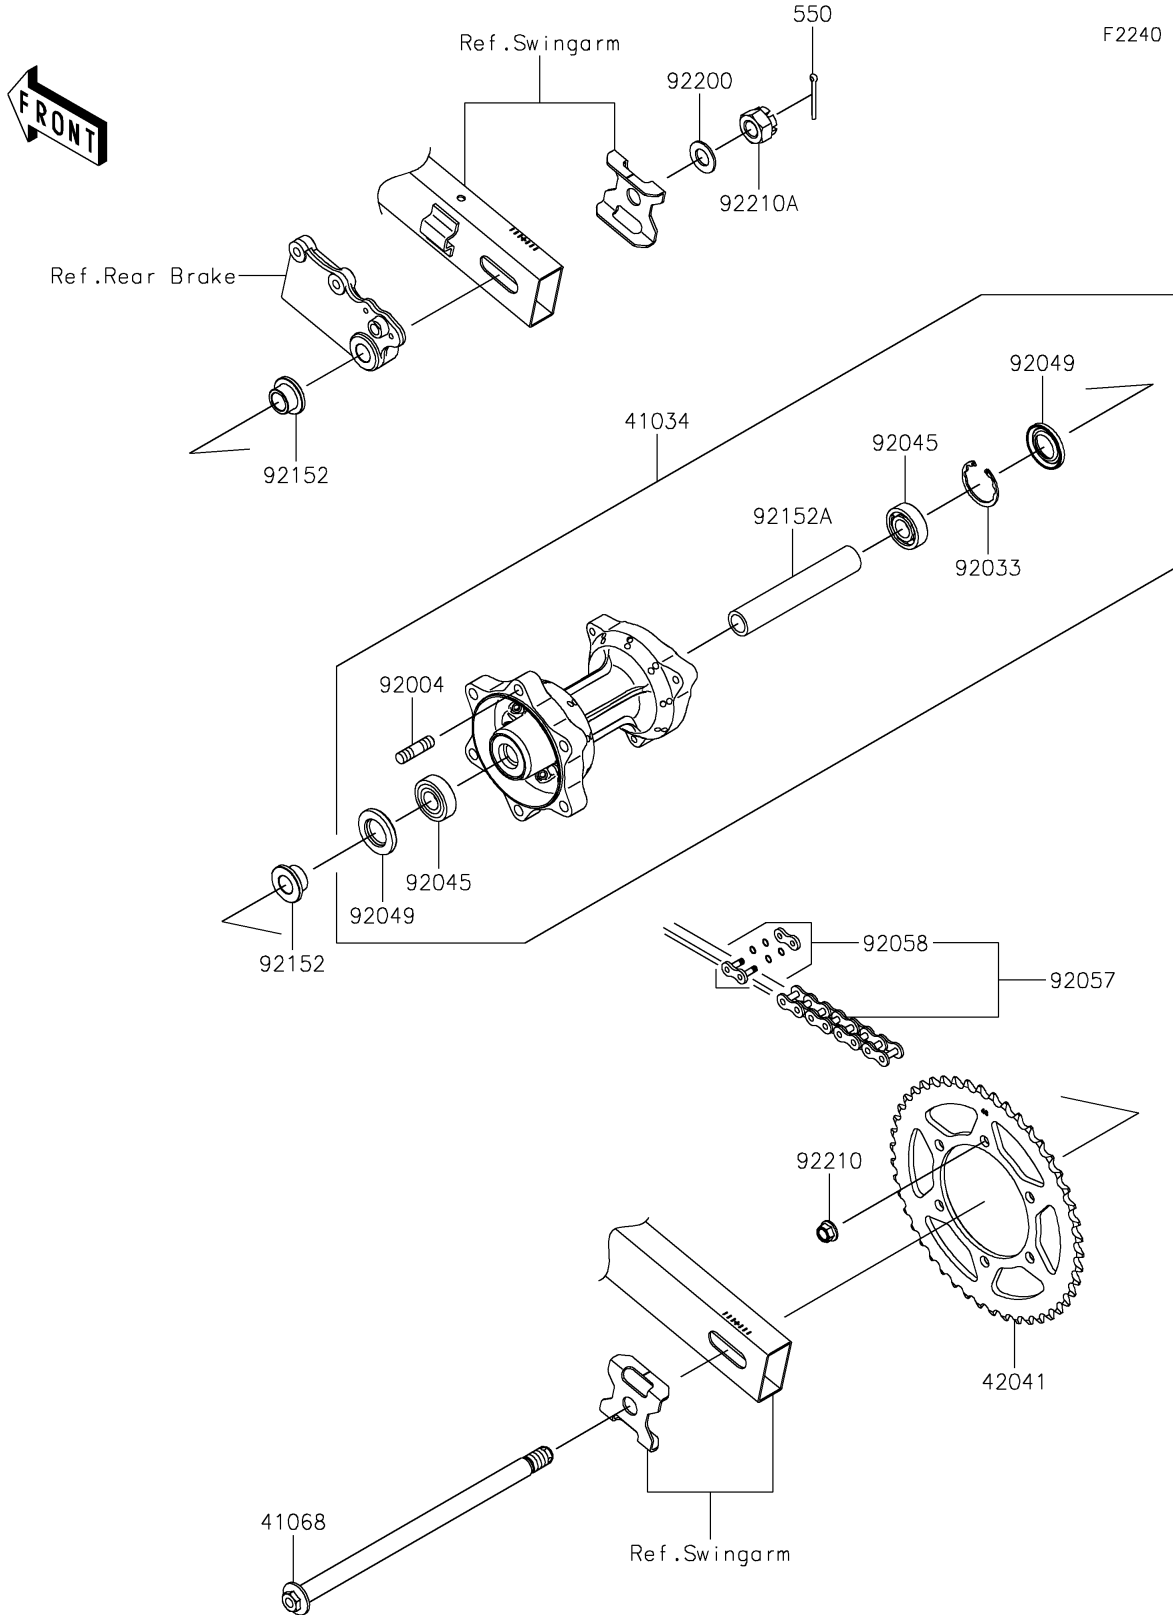

2024 VERSYS®-X 300 ABS PARTS DIAGRAM

Rear Hub

2024 VERSYS®-X 300 ABS PARTS LIST

Rear Hub

ITEM NAME	PART NUMBER	QUANTITY
DRUM-ASSY,RR BRAKE,P.SILVER (Ref # 41034)	41034-0588-458	1
AXLE,RR,17X312 (Ref # 41068)	41068-0624	1
SPROCKET-HUB,46T (Ref # 42041)	42041-0120	1
STUD,10X19 (Ref # 92004)	92004-0048	6
RING-SNAP,40MM (Ref # 92033)	92033-1040	1
BEARING-BALL,17X40X12 (Ref # 92045)	92045-0732	2
SEAL-OIL (Ref # 92049)	92049-0794	2
CHAIN,DRIVE,EK520RM/3DX112L (Ref # 92057)	92057-0647	1
JOINT-CHAIN (Ref # 92058)	92058-0037	1
COLLAR,17X24X16 (Ref # 92152)	92152-2292	2
COLLAR,17.1X24X141 (Ref # 92152A)	92152-2317	1
WASHER,16.2X30X2.0 (Ref # 92200)	92200-1842	1
NUT,LOCK,FLANGED,10MM (Ref # 92210)	92210-0276	6
NUT,CASTLE,16MM (Ref # 92210A)	92210-1171	1
PIN-COTTER,4.0X35 (Ref # 550)	550AA4035	1