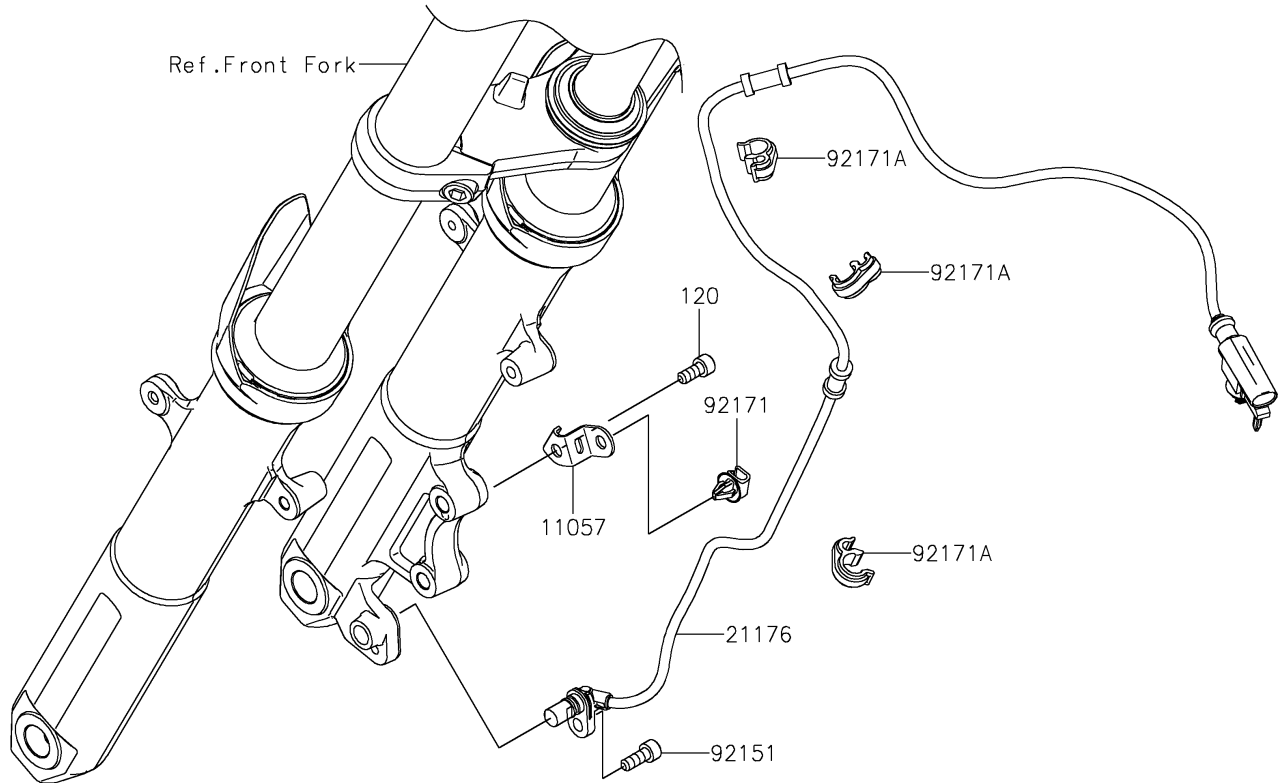

# 2023 Versys-X 300 ABS PARTS DIAGRAM

Front Master Cylinder

## 2023 Versys-X 300 ABS PARTS LIST

### Front Master Cylinder

ITEM NAME	PART NUMBER	QUANTITY
BRACKET,FORK OUTER TUBE,LWR (Ref # 11057)	11057-0628	1
SENSOR,SPEED,FR (Ref # 21176)	21176-0842	1
SWITCH,BRAKE (Ref # 27010)	27010-0762	1
CYLINDER-ASSY-MASTER,FR (Ref # 43015)	43015-0731	1
PISTON-COMP-BRAKE (Ref # 43020)	43020-0022	1
STOPPER-BRAKE,PISTON (Ref # 43022)	43022-1010	1
CAP-BRAKE (Ref # 43026)	43026-1082	1
PLATE-DIAPHRAGM (Ref # 43027)	43027-1057	1
DIAPHRAGM (Ref # 43028)	43028-1061	1
HOLDER-BRAKE,MASTER CYLINDER (Ref # 43034)	43034-1016	1
LEVER-GRIP,FRONT BRAKE (Ref # 46092)	46092-1203	1
COVER-SEAL,MASTER CYLINDER (Ref # 49016)	49016-1044	1
BOLT,FRONT BRAKE LEVER (Ref # 92001)	92001-1728	1
BOLT,SCREW,4X12 (Ref # 92002)	92002-1323	1
BOLT (Ref # 92002A)	92002-1894	2
SCREW,4MM (Ref # 92009)	92009-1458	2
NUT,FLANGED,6MM,BLACK (Ref # 92015)	92015-1233	1
BOLT (Ref # 92151)	92151-1166	1
CLAMP (Ref # 92171)	92171-0640	1
CLAMP,BRAKE HOSE (Ref # 92171A)	92171-1819	3
BOLT-SOCKET,6X14 (Ref # 120)	120CA0614	1