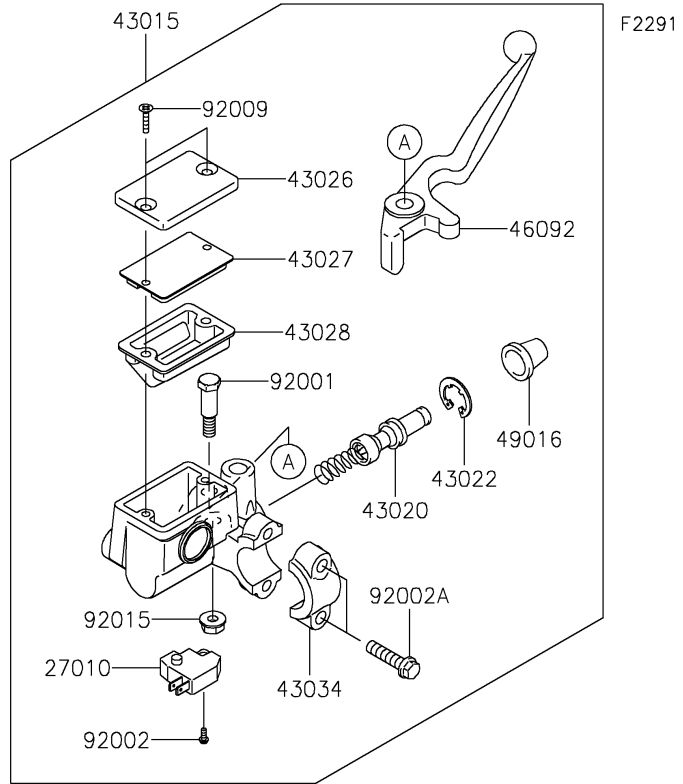

# 2023 Versys-X 300 ABS PARTS DIAGRAM

Front Master Cylinder

## 2023 Versys-X 300 ABS PARTS LIST

### Front Master Cylinder

ITEM NAME	PART NUMBER	QUANTITY
BRACKET,FORK OUTER TUBE,LWR (Ref # 11057)	11057-0628	1
SENSOR,SPEED,FR (Ref # 21176)	21176-0842	1
SWITCH,BRAKE (Ref # 27010)	27010-0762	1
CYLINDER-ASSY-MASTER,FR (Ref # 43015)	43015-0731	1
PISTON-COMP-BRAKE (Ref # 43020)	43020-0022	1
STOPPER-BRAKE,PISTON (Ref # 43022)	43022-1010	1
CAP-BRAKE (Ref # 43026)	43026-1082	1
PLATE-DIAPHRAGM (Ref # 43027)	43027-1057	1
DIAPHRAGM (Ref # 43028)	43028-1061	1
HOLDER-BRAKE,MASTER CYLINDER (Ref # 43034)	43034-1016	1
LEVER-GRIP,FRONT BRAKE (Ref # 46092)	46092-1203	1
COVER-SEAL,MASTER CYLINDER (Ref # 49016)	49016-1044	1
BOLT,FRONT BRAKE LEVER (Ref # 92001)	92001-1728	1
BOLT,SCREW,4X12 (Ref # 92002)	92002-1323	1
BOLT (Ref # 92002A)	92002-1894	2
SCREW,4MM (Ref # 92009)	92009-1458	2
NUT,FLANGED,6MM,BLACK (Ref # 92015)	92015-1233	1
BOLT (Ref # 92151)	92151-1166	1
CLAMP (Ref # 92171)	92171-0640	1
CLAMP,BRAKE HOSE (Ref # 92171A)	92171-1819	3
BOLT-SOCKET,6X14 (Ref # 120)	120CA0614	1