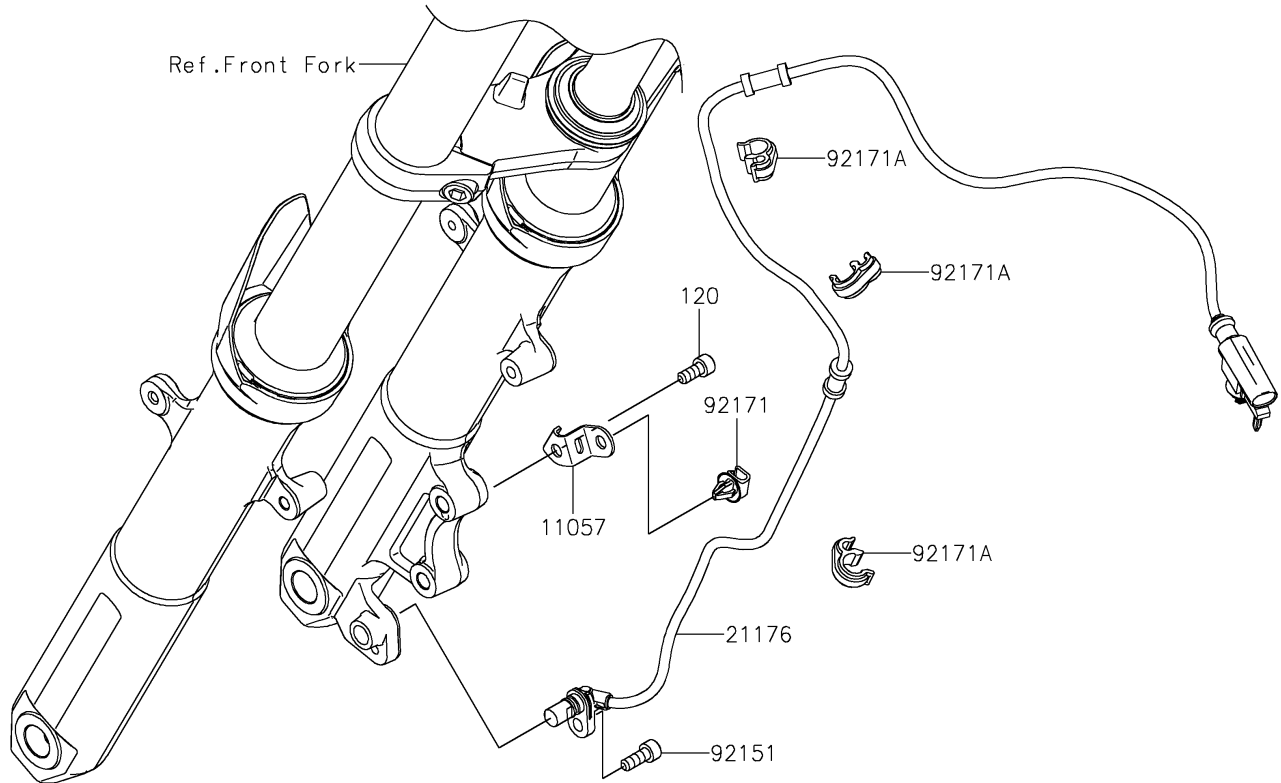

2024 VERSYS®-X 300 ABS PARTS DIAGRAM

Front Master Cylinder

2024 VERSYS®-X 300 ABS PARTS LIST

Front Master Cylinder

ITEM NAME	PART NUMBER	QUANTITY
BRACKET,FORK OUTER TUBE,LWR (Ref # 11057)	11057-0628	1
SENSOR,SPEED,FR (Ref # 21176)	21176-0842	1
SWITCH,BRAKE (Ref # 27010)	27010-0762	1
CYLINDER-ASSY-MASTER,FR (Ref # 43015)	43015-0731	1
PISTON-COMP-BRAKE (Ref # 43020)	43020-0022	1
STOPPER-BRAKE,PISTON (Ref # 43022)	43022-1010	1
CAP-BRAKE (Ref # 43026)	43026-1082	1
PLATE-DIAPHRAGM (Ref # 43027)	43027-1057	1
DIAPHRAGM (Ref # 43028)	43028-1061	1
HOLDER-BRAKE,MASTER CYLINDER (Ref # 43034)	43034-1016	1
LEVER-GRIP,FRONT BRAKE (Ref # 46092)	46092-1203	1
COVER-SEAL,MASTER CYLINDER (Ref # 49016)	49016-1044	1
BOLT,FRONT BRAKE LEVER (Ref # 92001)	92001-1728	1
BOLT,SCREW,4X12 (Ref # 92002)	92002-1323	1
BOLT (Ref # 92002A)	92002-1894	2
SCREW,4MM (Ref # 92009)	92009-1458	2
NUT,FLANGED,6MM,BLACK (Ref # 92015)	92015-1233	1
BOLT (Ref # 92151)	92151-1166	1
CLAMP (Ref # 92171)	92171-0640	1
CLAMP,BRAKE HOSE (Ref # 92171A)	92171-1819	3
BOLT-SOCKET,6X14 (Ref # 120)	120CA0614	1