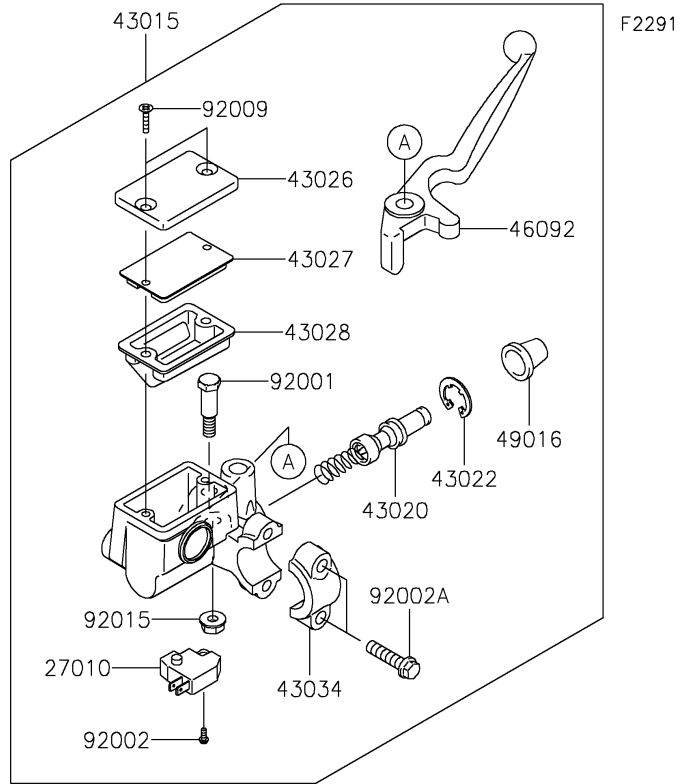

2024 VERSYS®-X 300 ABS PARTS DIAGRAM

Front Master Cylinder

2024 VERSYS®-X 300 ABS PARTS LIST

Front Master Cylinder

ITEM NAME	PART NUMBER	QUANTITY
BRACKET,FORK OUTER TUBE,LWR (Ref # 11057)	11057-0628	1
SENSOR,SPEED,FR (Ref # 21176)	21176-0842	1
SWITCH,BRAKE (Ref # 27010)	27010-0762	1
CYLINDER-ASSY-MASTER,FR (Ref # 43015)	43015-0731	1
PISTON-COMP-BRAKE (Ref # 43020)	43020-0022	1
STOPPER-BRAKE,PISTON (Ref # 43022)	43022-1010	1
CAP-BRAKE (Ref # 43026)	43026-1082	1
PLATE-DIAPHRAGM (Ref # 43027)	43027-1057	1
DIAPHRAGM (Ref # 43028)	43028-1061	1
HOLDER-BRAKE,MASTER CYLINDER (Ref # 43034)	43034-1016	1
LEVER-GRIP,FRONT BRAKE (Ref # 46092)	46092-1203	1
COVER-SEAL,MASTER CYLINDER (Ref # 49016)	49016-1044	1
BOLT,FRONT BRAKE LEVER (Ref # 92001)	92001-1728	1
BOLT,SCREW,4X12 (Ref # 92002)	92002-1323	1
BOLT (Ref # 92002A)	92002-1894	2
SCREW,4MM (Ref # 92009)	92009-1458	2
NUT,FLANGED,6MM,BLACK (Ref # 92015)	92015-1233	1
BOLT (Ref # 92151)	92151-1166	1
CLAMP (Ref # 92171)	92171-0640	1
CLAMP,BRAKE HOSE (Ref # 92171A)	92171-1819	3
BOLT-SOCKET,6X14 (Ref # 120)	120CA0614	1