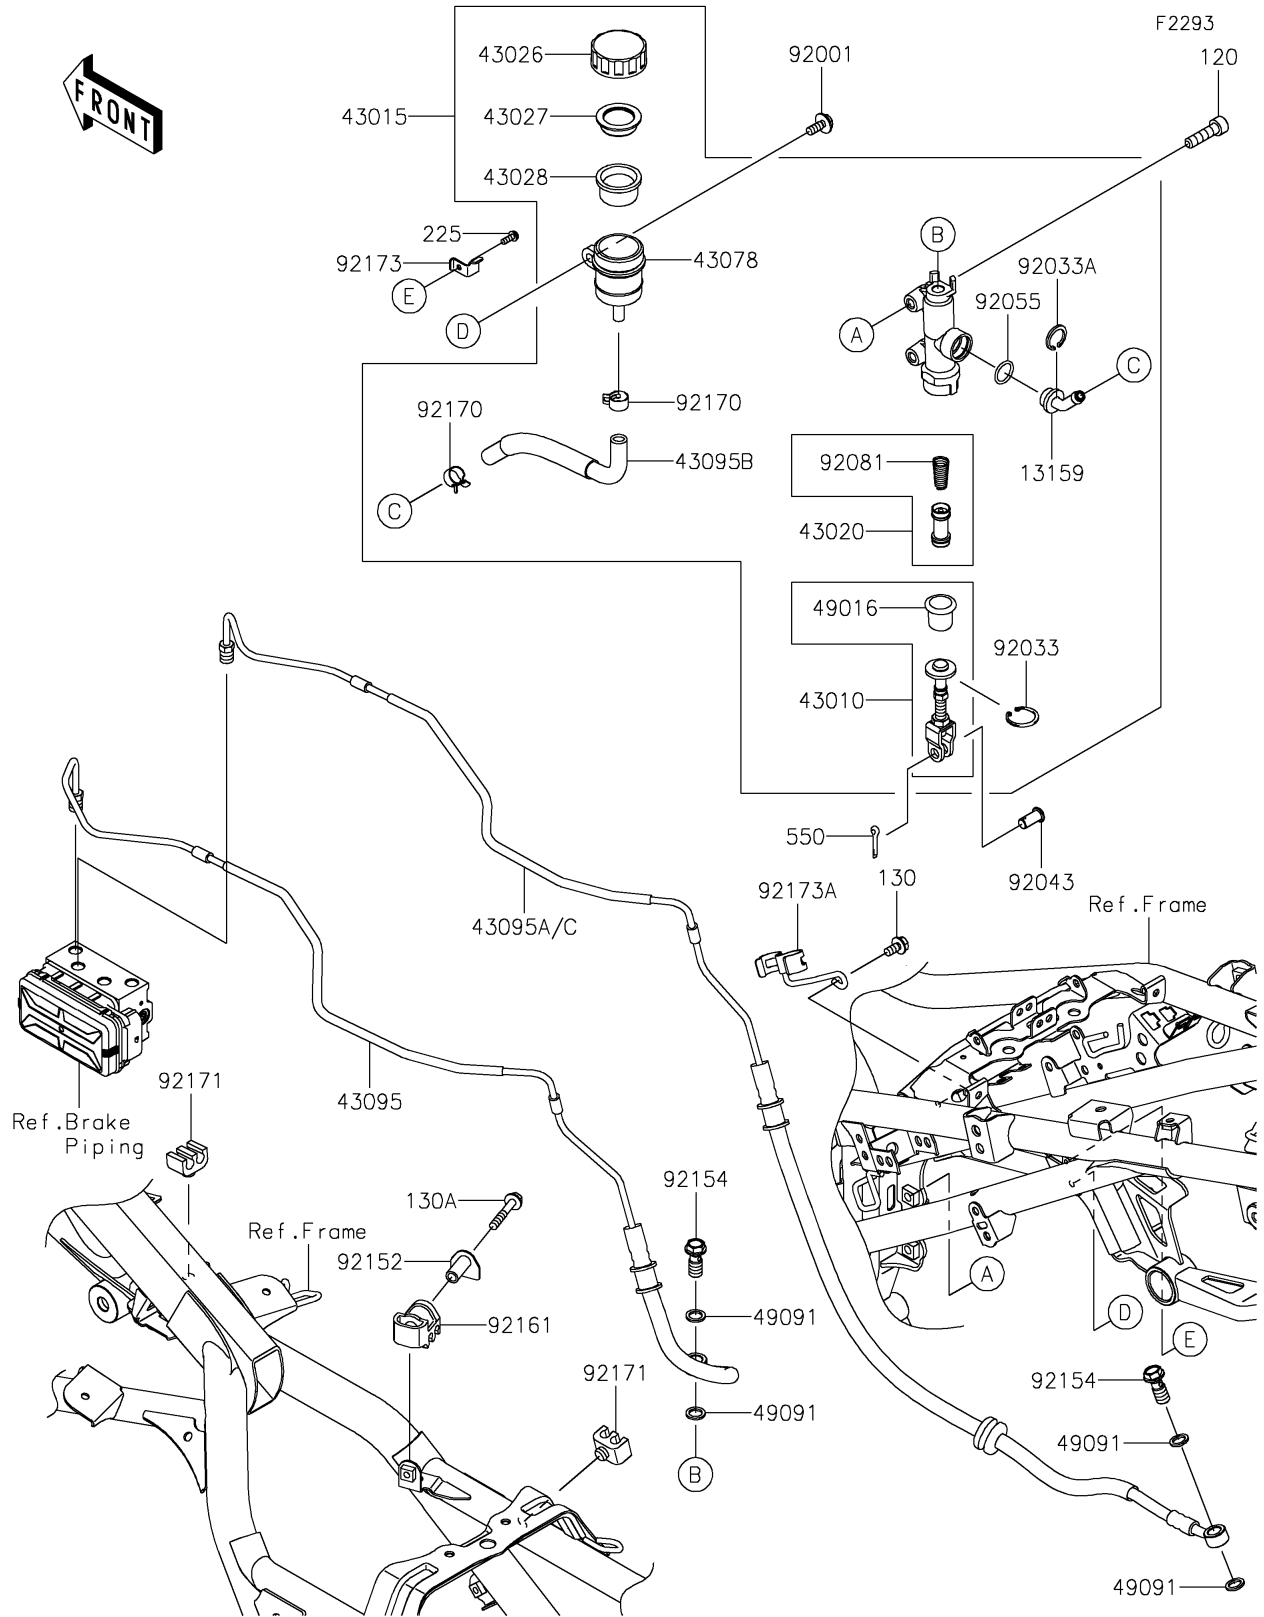

2023 Versys-X 300 ABS PARTS DIAGRAM

Rear Master Cylinder

2023 Versys-X 300 ABS PARTS LIST

Rear Master Cylinder

ITEM NAME	PART NUMBER	QUANTITY
CONNECTOR (Ref # 13159)	13159-0008	1
ROD-ASSY-BRAKE (Ref # 43010)	43010-0021	1
CYLINDER-ASSY-MASTER,RR (Ref # 43015)	43015-0656	1
PISTON-COMP-BRAKE (Ref # 43020)	43020-0023	1
CAP-BRAKE (Ref # 43026)	43026-0009	1
PLATE-DIAPHRAGM (Ref # 43027)	43027-1053	1
DIAPHRAGM (Ref # 43028)	43028-1065	1
RESERVOIR (Ref # 43078)	43078-0040	1
HOSE-BRAKE,RR M/CYL.-ABS UNIT (Ref # 43095)	43095-1443	1
HOSE-BRAKE,ABS UNIT-RR CAL. (Ref # 43095A)	43095-1444	1
HOSE-BRAKE,RR (Ref # 43095B)	43095-1449	1
COVER-SEAL,BRAKE PISTON (Ref # 49016)	49016-1103	1
WASHER-SEAL,10.1X14.5X1.5 (Ref # 49091)	49091-0001	4
BOLT,W/P,6X16 (Ref # 92001)	92001-1860	1
RING-SNAP,20.9X24.6X1.2 (Ref # 92033)	92033-0079	1
RING-SNAP,20.5MM (Ref # 92033A)	92033-1186	1
PIN,8X17 (Ref # 92043)	92043-0104	1
RING-O,14.8X2.4 (Ref # 92055)	92055-0741	1
SPRING,MASTER CYLINDER (Ref # 92081)	92081-1737	1
COLLAR,6.8X10X24.2 (Ref # 92152)	92152-2313	1
BOLT,BANJO,10X23 (Ref # 92154)	92154-2560	2
DAMPER,BRAKE PIPE (Ref # 92161)	92161-0347	1
CLAMP,HOSE (Ref # 92170)	92170-1091	2
CLAMP (Ref # 92171)	92171-0818	2
CLAMP,RESERVOIR TANK CAP (Ref # 92173)	92173-0028	1
CLAMP,OUTER TUBE,LWR (Ref # 92173A)	92173-1672	1
BOLT-SOCKET,8X30 (Ref # 120)	120CA0830	2
BOLT-FLANGED,6X12 (Ref # 130)	130BA0612	1
BOLT-FLANGED,6X35 (Ref # 130A)	130BA0635	1

2023 Versys-X 300 ABS PARTS LIST

Rear Master Cylinder

ITEM NAME	PART NUMBER	QUANTITY
SCREW-PAN-WSP-CROS,4X12 (Ref # 225)	225AB0412	1
PIN-COTTER,2.0X15 (Ref # 550)	550AA2015	1