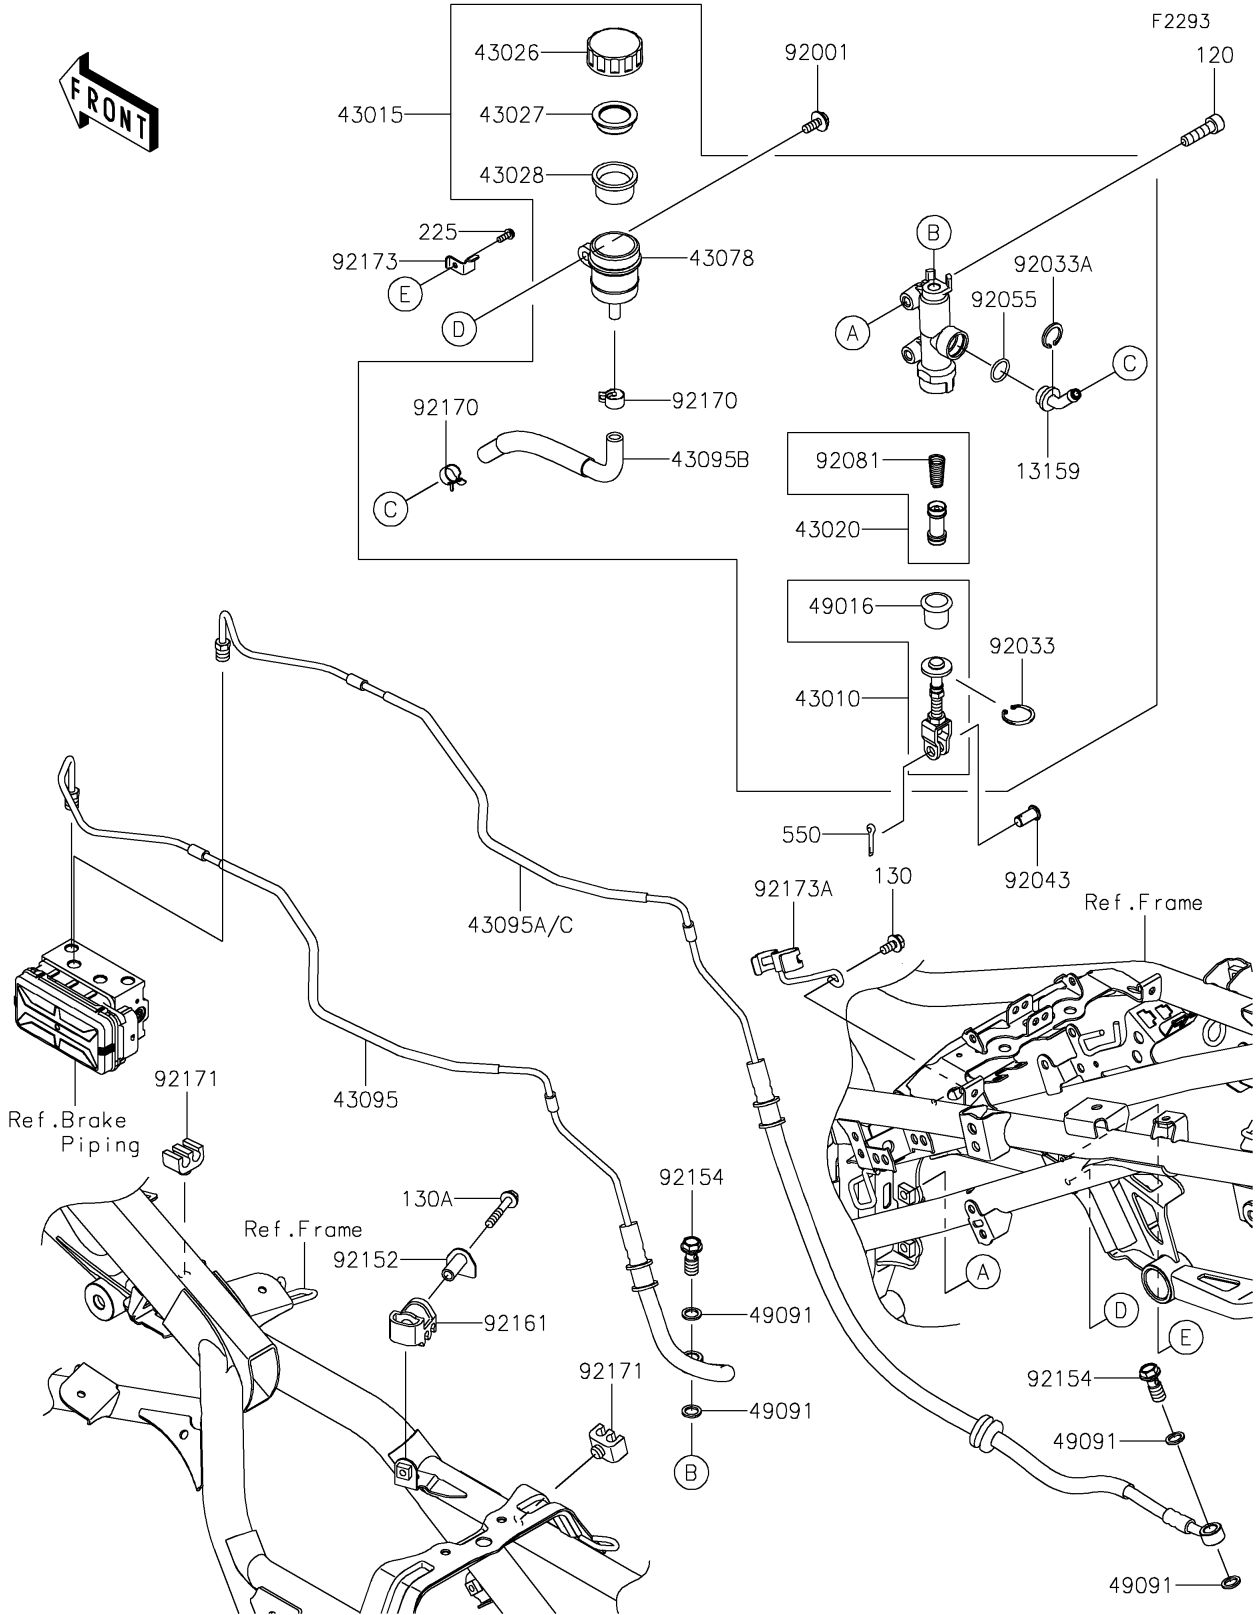

2024 VERSYS®-X 300 ABS PARTS DIAGRAM

Rear Master Cylinder

2024 VERSYS®-X 300 ABS PARTS LIST

Rear Master Cylinder

ITEM NAME	PART NUMBER	QUANTITY
CONNECTOR (Ref # 13159)	13159-0008	1
ROD-ASSY-BRAKE (Ref # 43010)	43010-0021	1
CYLINDER-ASSY-MASTER,RR (Ref # 43015)	43015-0656	1
PISTON-COMP-BRAKE (Ref # 43020)	43020-0023	1
CAP-BRAKE (Ref # 43026)	43026-0009	1
PLATE-DIAPHRAGM (Ref # 43027)	43027-1053	1
DIAPHRAGM (Ref # 43028)	43028-1065	1
RESERVOIR (Ref # 43078)	43078-0040	1
HOSE-BRAKE,RR M/CYL.-ABS UNIT (Ref # 43095)	43095-1443	1
HOSE-BRAKE,RR (Ref # 43095B)	43095-1449	1
HOSE-BRAKE,ABS UNIT-RR CAL. (Ref # 43095C)	43095-1969	1
COVER-SEAL,BRAKE PISTON (Ref # 49016)	49016-1103	1
WASHER-SEAL,10.1X14.5X1.5 (Ref # 49091)	49091-0001	4
BOLT,W/P,6X16 (Ref # 92001)	92001-1860	1
RING-SNAP,20.9X24.6X1.2 (Ref # 92033)	92033-0079	1
RING-SNAP,20.5MM (Ref # 92033A)	92033-1186	1
PIN,8X17 (Ref # 92043)	92043-0104	1
RING-O,14.8X2.4 (Ref # 92055)	92055-0741	1
SPRING,MASTER CYLINDER (Ref # 92081)	92081-1737	1
COLLAR,6.8X10X24.2 (Ref # 92152)	92152-2313	1
BOLT,BANJO,10X23 (Ref # 92154)	92154-2560	2
DAMPER,BRAKE PIPE (Ref # 92161)	92161-0347	1
CLAMP,HOSE (Ref # 92170)	92170-1091	2
CLAMP (Ref # 92171)	92171-0818	2
CLAMP,RESERVOIR TANK CAP (Ref # 92173)	92173-0028	1
CLAMP,OUTER TUBE,LWR (Ref # 92173A)	92173-1672	1
BOLT-SOCKET,8X30 (Ref # 120)	120CA0830	2
BOLT-FLANGED,6X12 (Ref # 130)	130BA0612	1
BOLT-FLANGED,6X35 (Ref # 130A)	130BA0635	1

2024 VERSYS®-X 300 ABS PARTS LIST

Rear Master Cylinder

ITEM NAME	PART NUMBER	QUANTITY
SCREW-PAN-WSP-CROS,4X12 (Ref # 225)	225AB0412	1
PIN-COTTER,2.0X15 (Ref # 550)	550AA2015	1