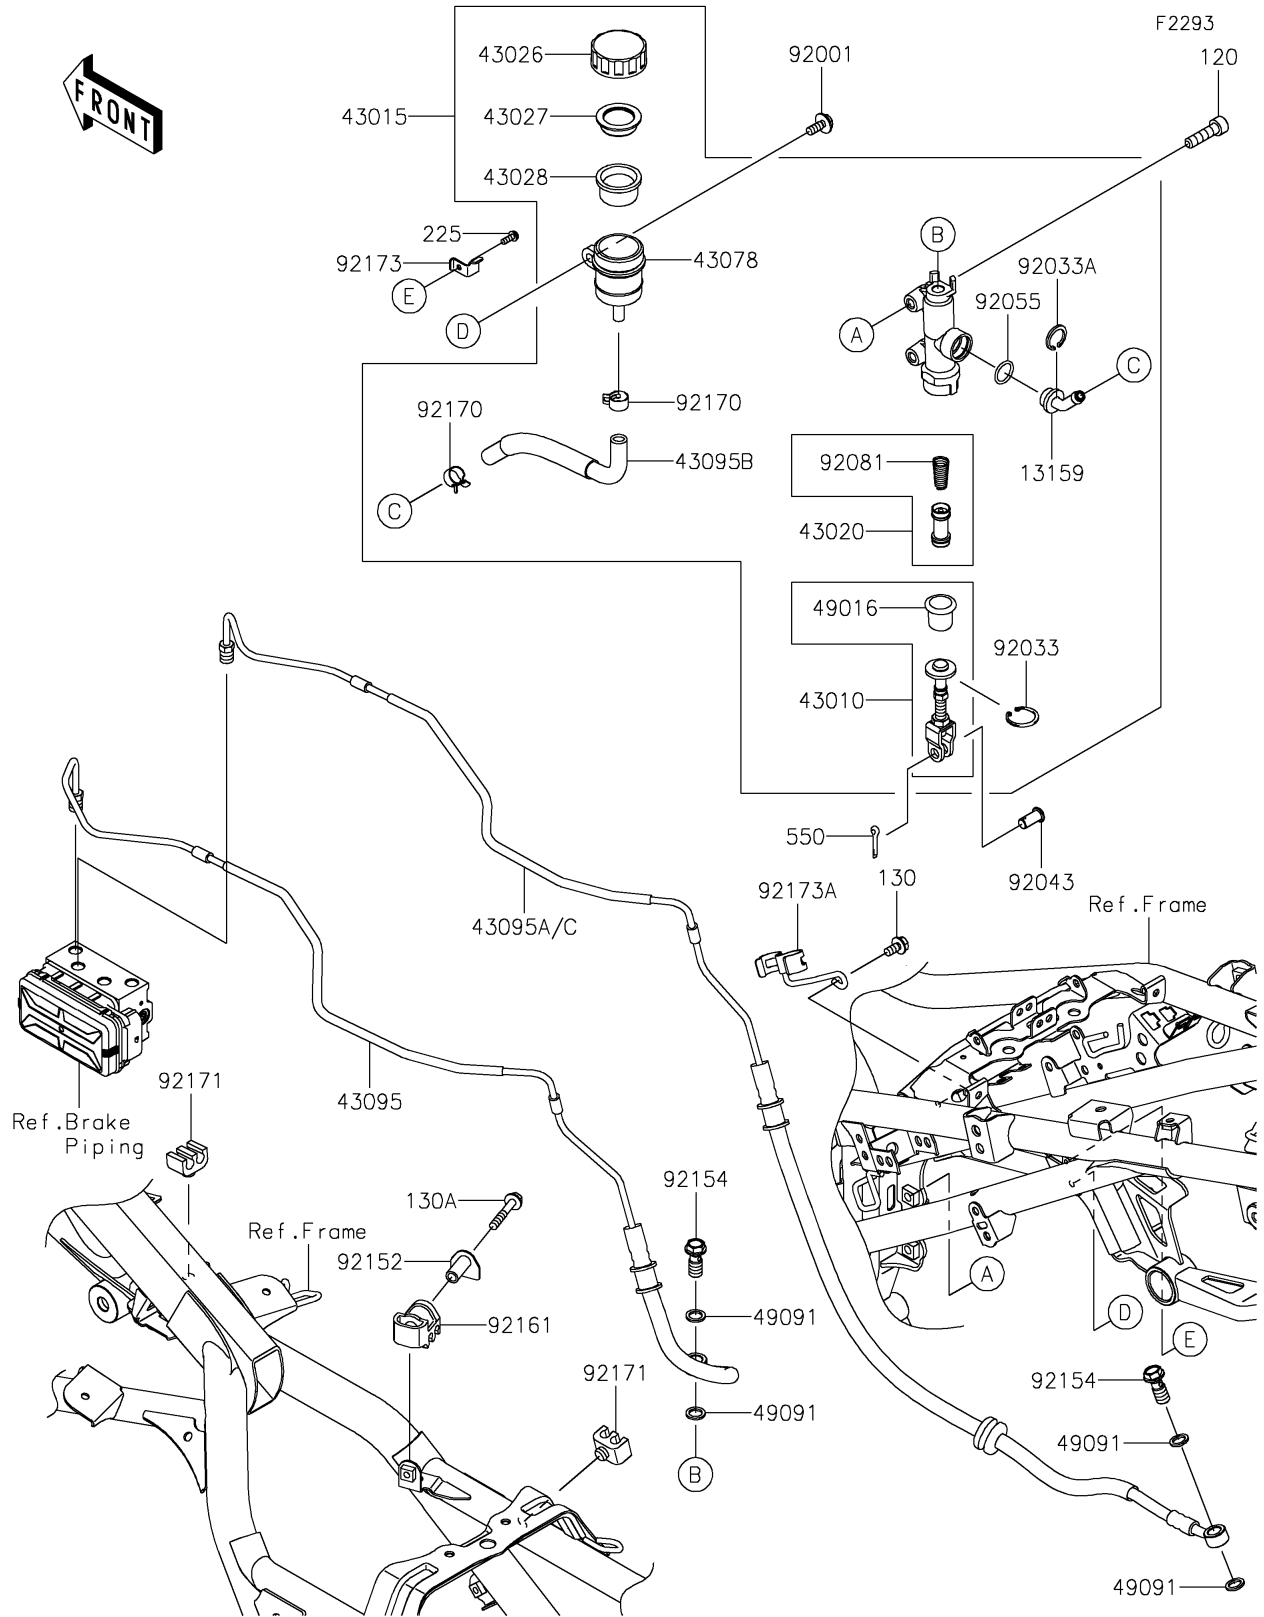

2025 Versys-X 300 ABS PARTS DIAGRAM

Rear Master Cylinder

2025 Versys-X 300 ABS PARTS LIST

Rear Master Cylinder

ITEM NAME	PART NUMBER	QUANTITY
CONNECTOR (Ref # 13159)	13159-0008	1
ROD-ASSY-BRAKE (Ref # 43010)	43010-0021	1
CYLINDER-ASSY-MASTER,RR (Ref # 43015)	43015-0656	1
PISTON-COMP-BRAKE (Ref # 43020)	43020-0023	1
CAP-BRAKE (Ref # 43026)	43026-0009	1
PLATE-DIAPHRAGM (Ref # 43027)	43027-1053	1
DIAPHRAGM (Ref # 43028)	43028-1065	1
RESERVOIR (Ref # 43078)	43078-0040	1
HOSE-BRAKE,RR M/CYL.-ABS UNIT (Ref # 43095)	43095-1443	1
HOSE-BRAKE,RR (Ref # 43095B)	43095-1449	1
HOSE-BRAKE,ABS UNIT-RR CAL. (Ref # 43095C)	43095-1969	1
COVER-SEAL,BRAKE PISTON (Ref # 49016)	49016-1103	1
WASHER-SEAL,10.1X14.5X1.5 (Ref # 49091)	49091-0001	4
BOLT,W/P,6X16 (Ref # 92001)	92001-1860	1
RING-SNAP,20.9X24.6X1.2 (Ref # 92033)	92033-0079	1
RING-SNAP,20.5MM (Ref # 92033A)	92033-1186	1
PIN,8X17 (Ref # 92043)	92043-0104	1
RING-O,14.8X2.4 (Ref # 92055)	92055-0741	1
SPRING,MASTER CYLINDER (Ref # 92081)	92081-1737	1
COLLAR,6.8X10X24.2 (Ref # 92152)	92152-2313	1
BOLT,BANJO,10X23 (Ref # 92154)	92154-2560	2
DAMPER,BRAKE PIPE (Ref # 92161)	92161-0347	1
CLAMP,HOSE (Ref # 92170)	92170-1091	2
CLAMP (Ref # 92171)	92171-0818	2
CLAMP,RESERVOIR TANK CAP (Ref # 92173)	92173-0028	1
CLAMP,OUTER TUBE,LWR (Ref # 92173A)	92173-1672	1
BOLT-SOCKET,8X30 (Ref # 120)	120CA0830	2
BOLT-FLANGED,6X12 (Ref # 130)	130BA0612	1
BOLT-FLANGED,6X35 (Ref # 130A)	130BA0635	1

2025 Versys-X 300 ABS PARTS LIST

Rear Master Cylinder

ITEM NAME	PART NUMBER	QUANTITY
SCREW-PAN-WSP-CROS,4X12 (Ref # 225)	225AB0412	1
PIN-COTTER,2.0X15 (Ref # 550)	550AA2015	1