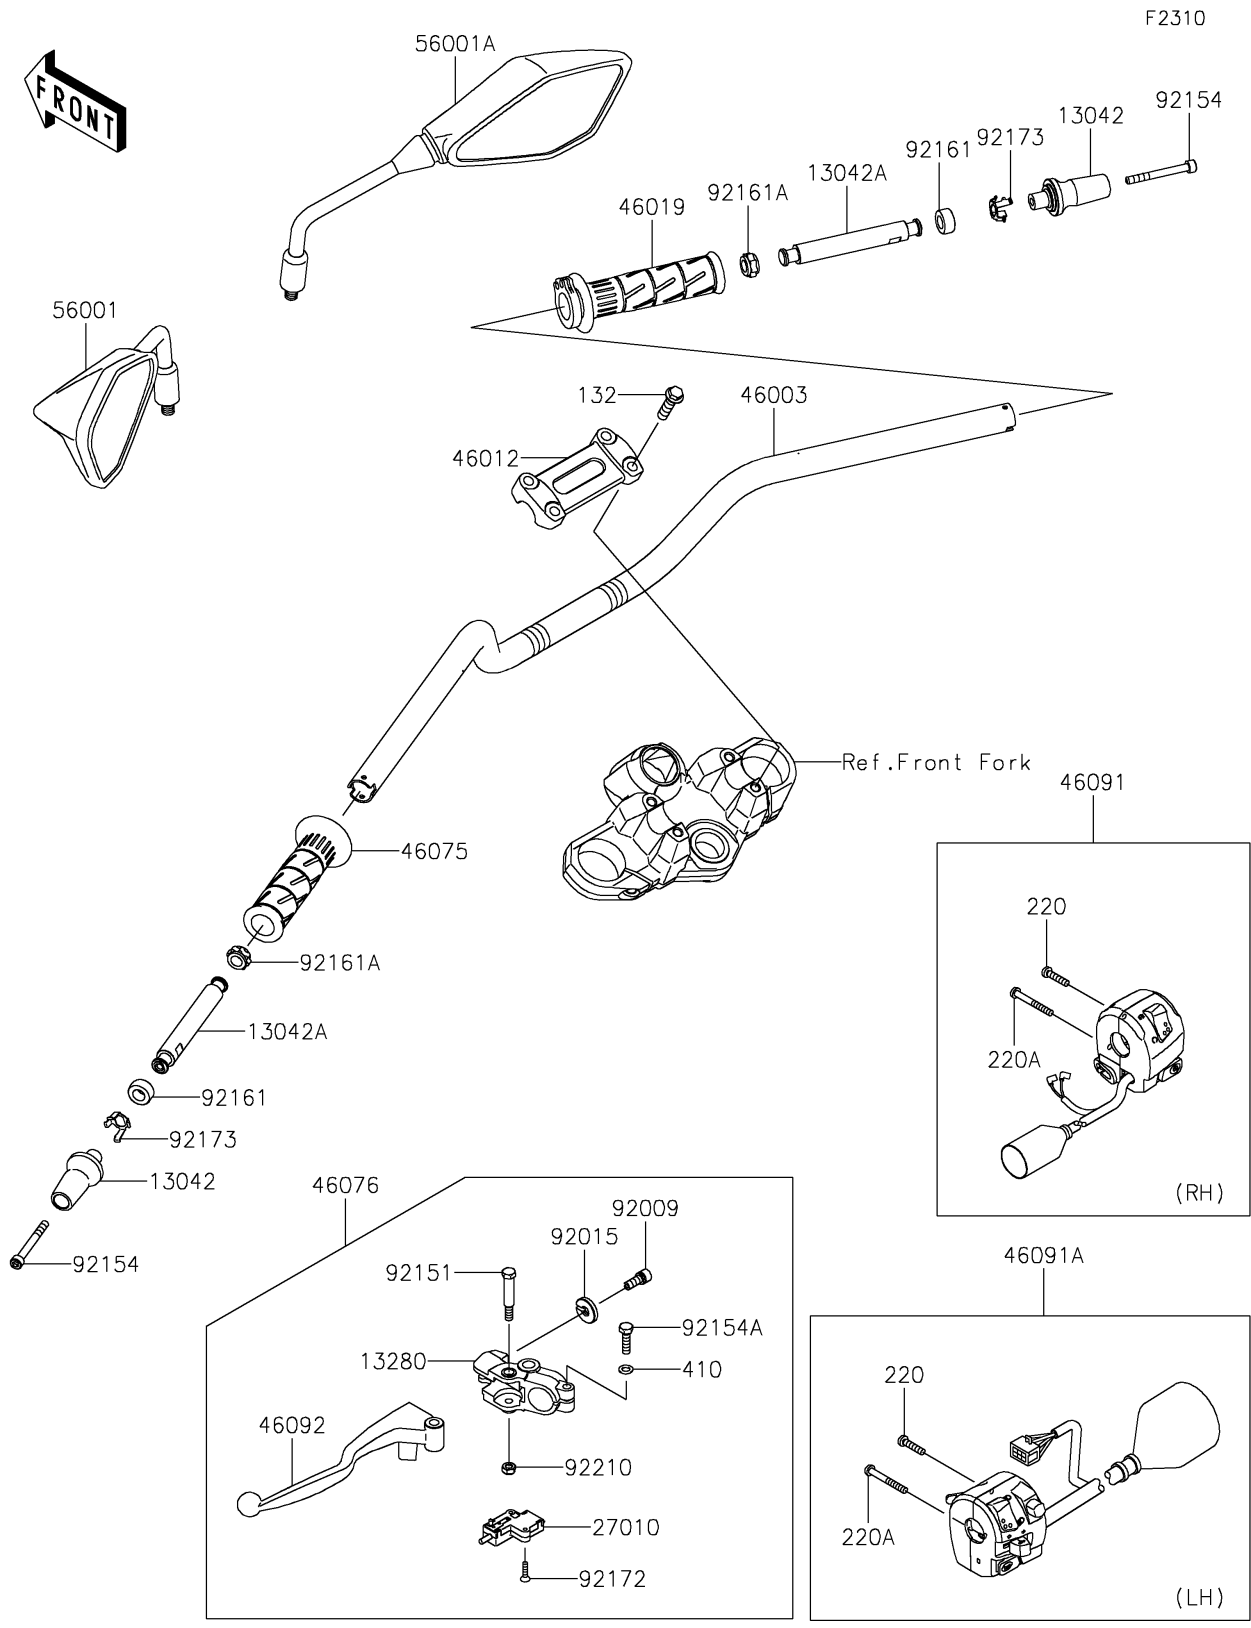

2024 VERSYS®-X 300 ABS PARTS DIAGRAM

Handlebar

2024 VERSYS®-X 300 ABS PARTS LIST

Handlebar

ITEM NAME	PART NUMBER	QUANTITY
WEIGHT,HANDLE,OUTER (Ref # 13042)	13042-0742	2
WEIGHT,HANDLE,INNER (Ref # 13042A)	13042-0761	2
HOLDER,CLUTCH LEVER (Ref # 13280)	13280-0105	1
SWITCH,CLUTCH (Ref # 27010)	27010-0729	1
HANDLE,F.S.BLACK (Ref # 46003)	46003-0696-18R	1
HOLDER-HANDLE,UPP,F.S.BLACK (Ref # 46012)	46012-0010-18R	1
GRIP-ASSY,THROTTLE (Ref # 46019)	46019-0060	1
GRIP,HANDLE,LH (Ref # 46075)	46075-0564	1
LEVER-ASSY-GRIP,CLUTCH (Ref # 46076)	46076-0143	1
HOUSING-ASSY-CONTROL,RH (Ref # 46091)	46091-0352	1
HOUSING-ASSY-CONTROL,LH (Ref # 46091A)	46091-0385	1
LEVER-GRIP,CLUTCH (Ref # 46092)	46092-0571	1
MIRROR-ASSY,LH (Ref # 56001)	56001-0299	1
MIRROR-ASSY,RH (Ref # 56001A)	56001-0300	1
SCREW,CABLE ADJUST,8MM,BLACK (Ref # 92009)	92009-1134	1
NUT,CABLE ADJUST LOCK,8MM,BLK (Ref # 92015)	92015-1197	1
BOLT,LEVER SET (Ref # 92151)	92151-1986	1
BOLT,SOCKET,6X55 (Ref # 92154)	92154-1299	2
BOLT,UPSET,6X22 (Ref # 92154A)	92154-1422	1
DAMPER (Ref # 92161)	92161-1926	2
DAMPER,10X16X10,INNER (Ref # 92161A)	92161-1930	2
SCREW,3X16 (Ref # 92172)	92172-0788	2
CLAMP,WEIGHT (Ref # 92173)	92173-1386	2
NUT,LOCK,6MM (Ref # 92210)	92210-0006	1
BOLT-FLANGED-SMALL,8X30 (Ref # 132)	132BC0830	4
SCREW-PAN-CROS,5X22 (Ref # 220)	220AB0522	2
SCREW-PAN-CROS,5X40 (Ref # 220A)	220AB0540	2
WASHER-PLAIN-SMALL,6MM (Ref # 410)	410AB0600	1