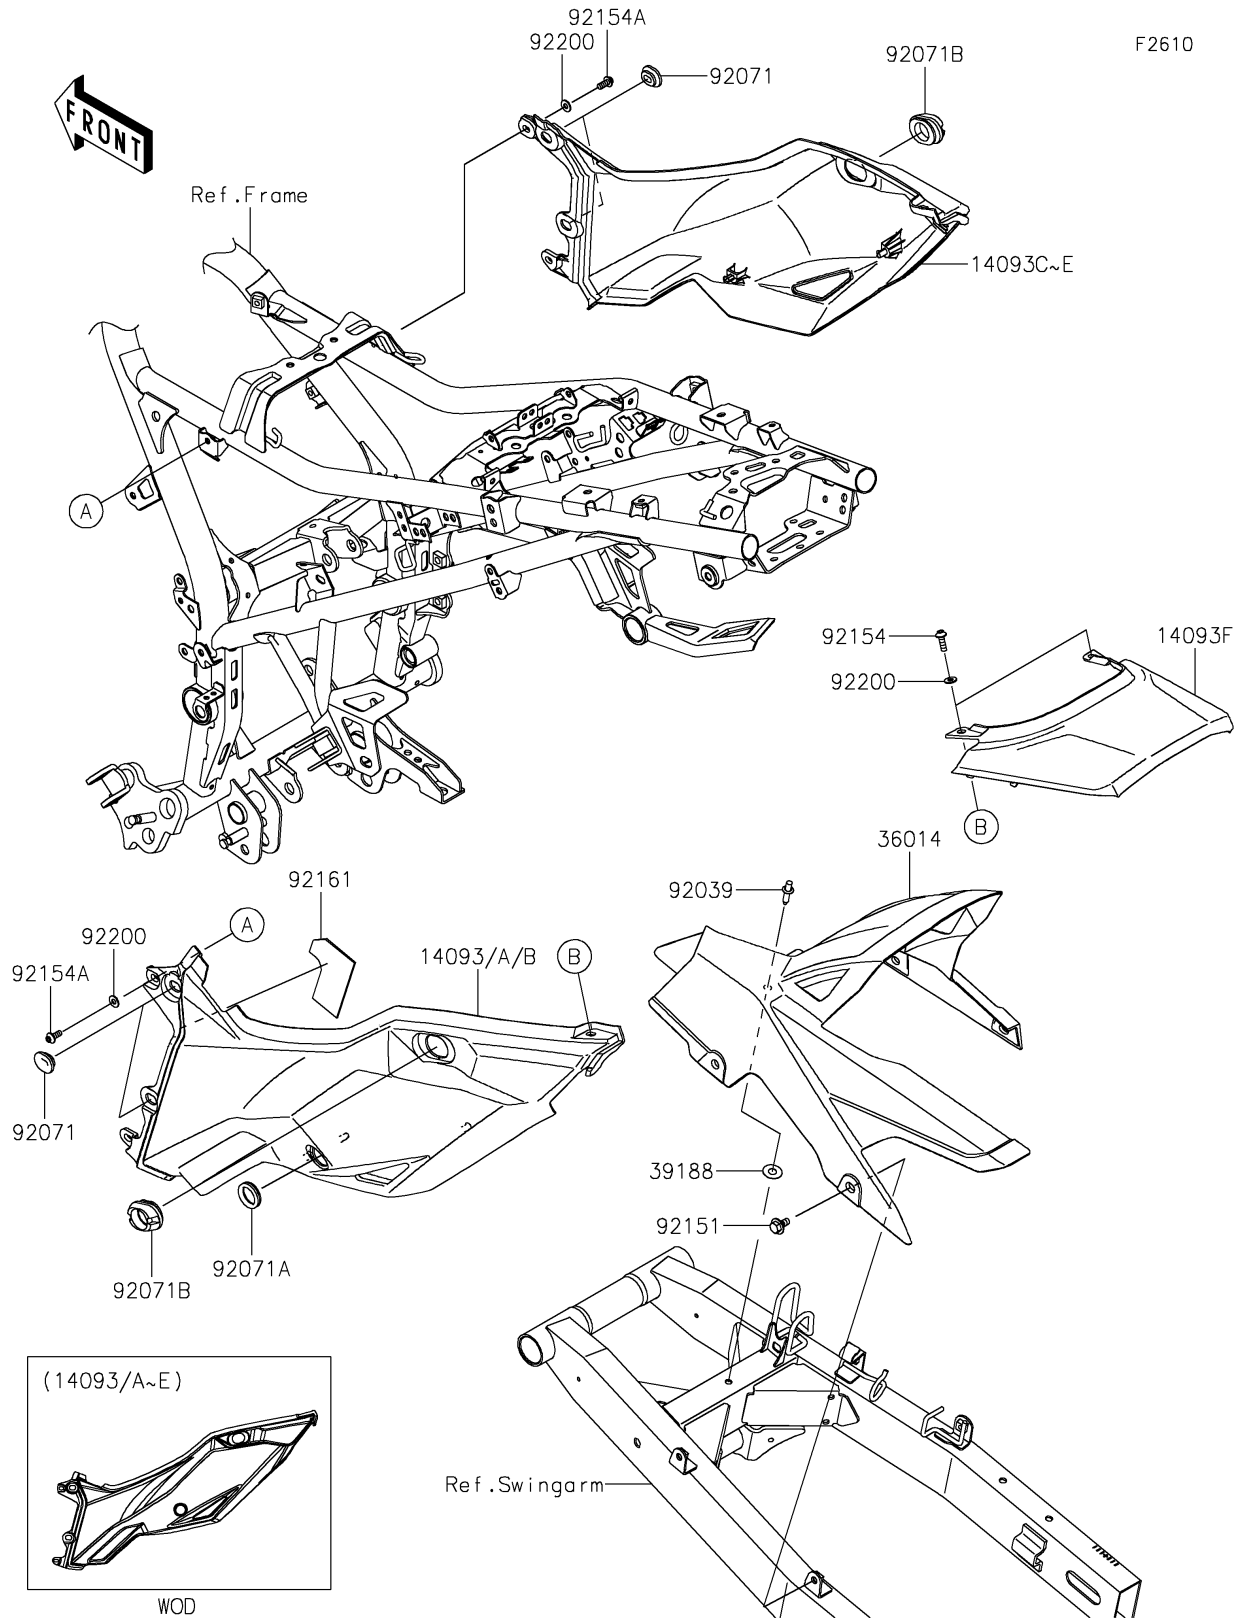

2023 Versys-X 300 ABS PARTS DIAGRAM

Side Covers/Chain Cover

2023 Versys-X 300 ABS PARTS LIST

Side Covers/Chain Cover

ITEM NAME	PART NUMBER	QUANTITY
COVER,RR SIDE,LH,M.M.C.GRAY (Ref # 14093)	14093-0554-51B	1
COVER,RR SIDE,LH,M.O.BLUE (Ref # 14093A)	14093-0554-726	1
COVER,RR SIDE,LH,M.F.S.BLACK (Ref # 14093B)	14093-0554-739	1
COVER,RR SIDE,RH,M.M.C.GRAY (Ref # 14093C)	14093-0555-51B	1
COVER,RR SIDE,RH,M.O.BLUE (Ref # 14093D)	14093-0555-726	1
COVER,RR SIDE,RH,M.F.S.BLACK (Ref # 14093E)	14093-0555-739	1
COVER,RR TAIL (Ref # 14093F)	14093-0556	1
CASE-CHAIN (Ref # 36014)	36014-0569	1
TAPE,8X19 (Ref # 39188)	39188-0046	1
RIVET (Ref # 92039)	92039-0709	1
GROMMET,20X24X7.5 (Ref # 92071)	92071-0766	4
GROMMET,19.4X22.4X5.9 (Ref # 92071A)	92071-0767	1
GROMMET,26.4X42.4X15.8 (Ref # 92071B)	92071-0772	2
BOLT,FLANGED,6X13 (Ref # 92151)	92151-1703	4
BOLT,SOCKET,5X16 (Ref # 92154)	92154-0209	2
BOLT,SOCKET,5X12 (Ref # 92154A)	92154-0917	4
DAMPER,54X70X2 (Ref # 92161)	92161-2070	1
WASHER,5.2X12X1.0 (Ref # 92200)	92200-0784	6