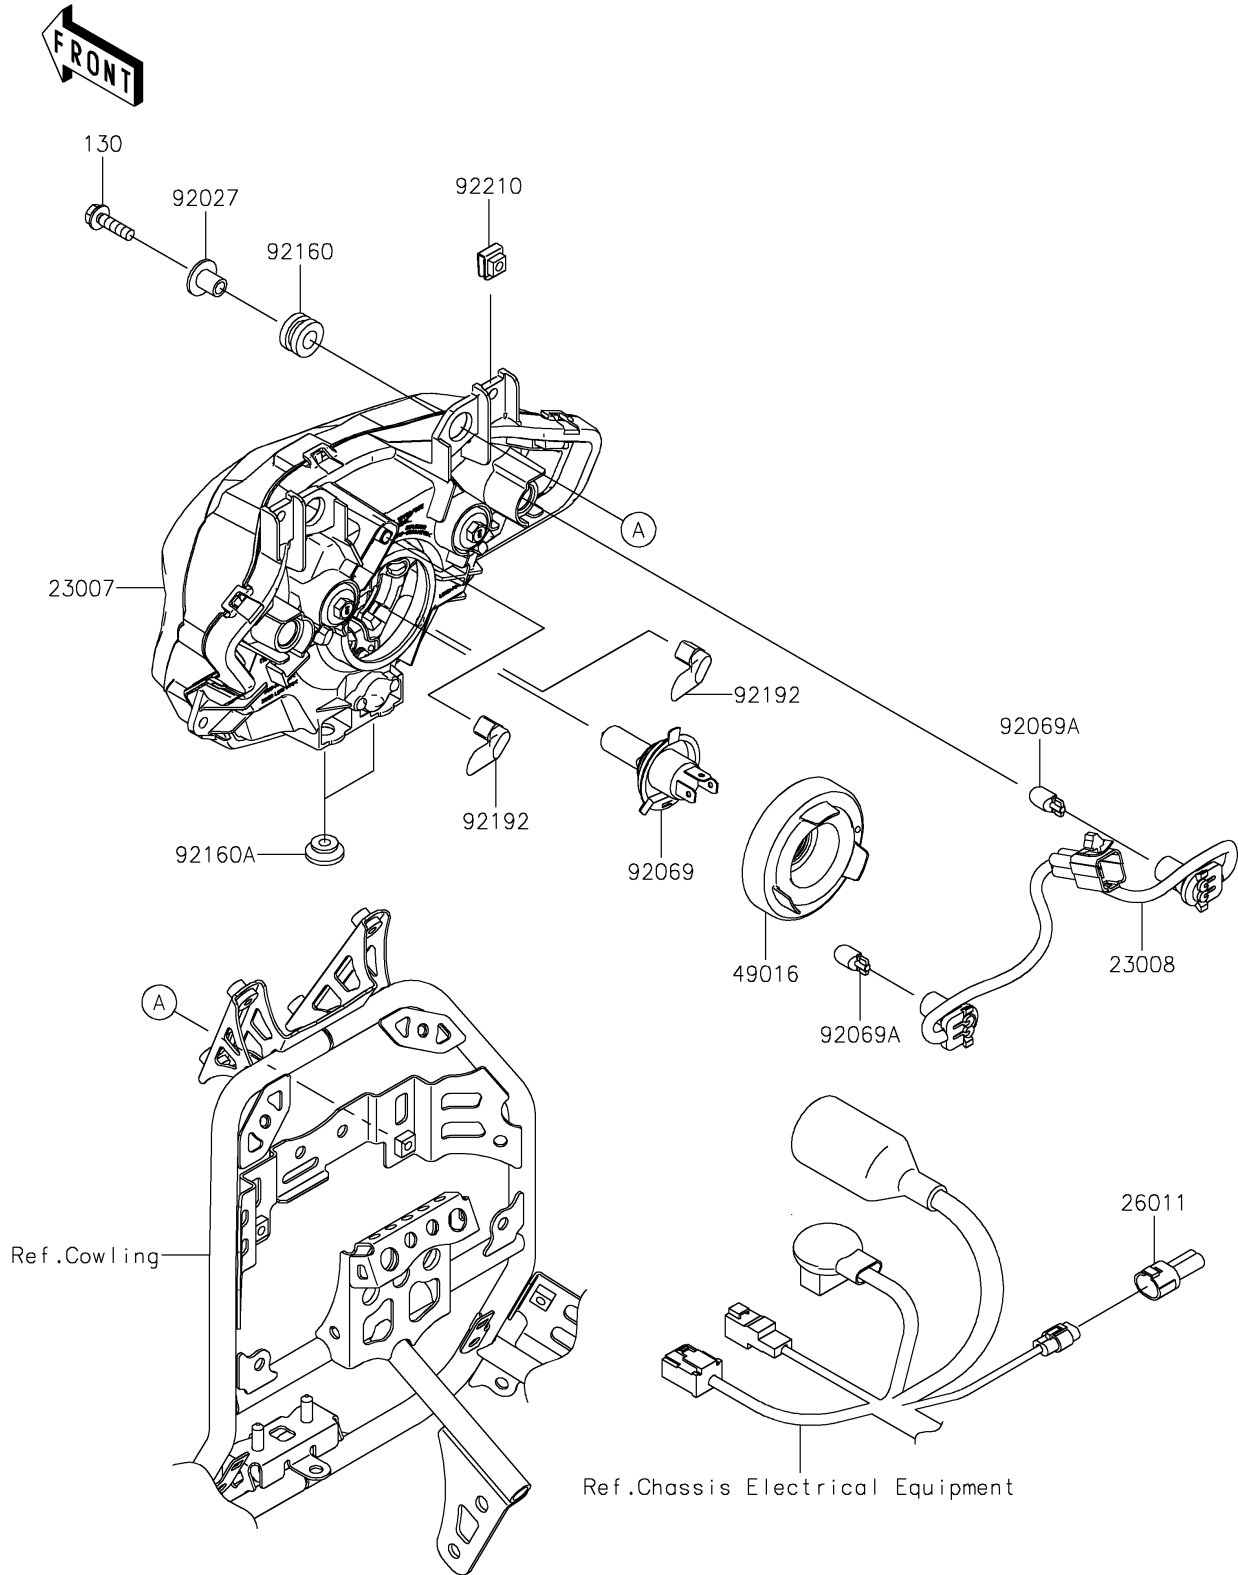

# 2024 VERSYS<sup>®</sup>-X 300 ABS PARTS DIAGRAM

Headlight(s)

F2710

## 2024 VERSYS®-X 300 ABS PARTS LIST

### Headlight(s)

ITEM NAME	PART NUMBER	QUANTITY
LENS-COMP,HEAD LAMP (Ref # 23007)	23007-0207	1
SOCKET-ASSY (Ref # 23008)	23008-0177	1
WIRE-LEAD (Ref # 26011)	26011-0967	1
COVER-SEAL (Ref # 49016)	49016-0627	1
COLLAR,6.5X10X14.1 (Ref # 92027)	92027-1183	2
BULB,12V 60/55W,H4 (Ref # 92069)	92069-0050	1
BULB,12V 5W (Ref # 92069A)	92069-1016	2
DAMPER,10X20X12 (Ref # 92160)	92160-1167	2
DAMPER (Ref # 92160A)	92160-1613	2
TUBE,BREATHER (Ref # 92192)	92192-1528	2
NUT,5MM (Ref # 92210)	92210-0776	2
BOLT-FLANGED,6X22 (Ref # 130)	130BA0622	2