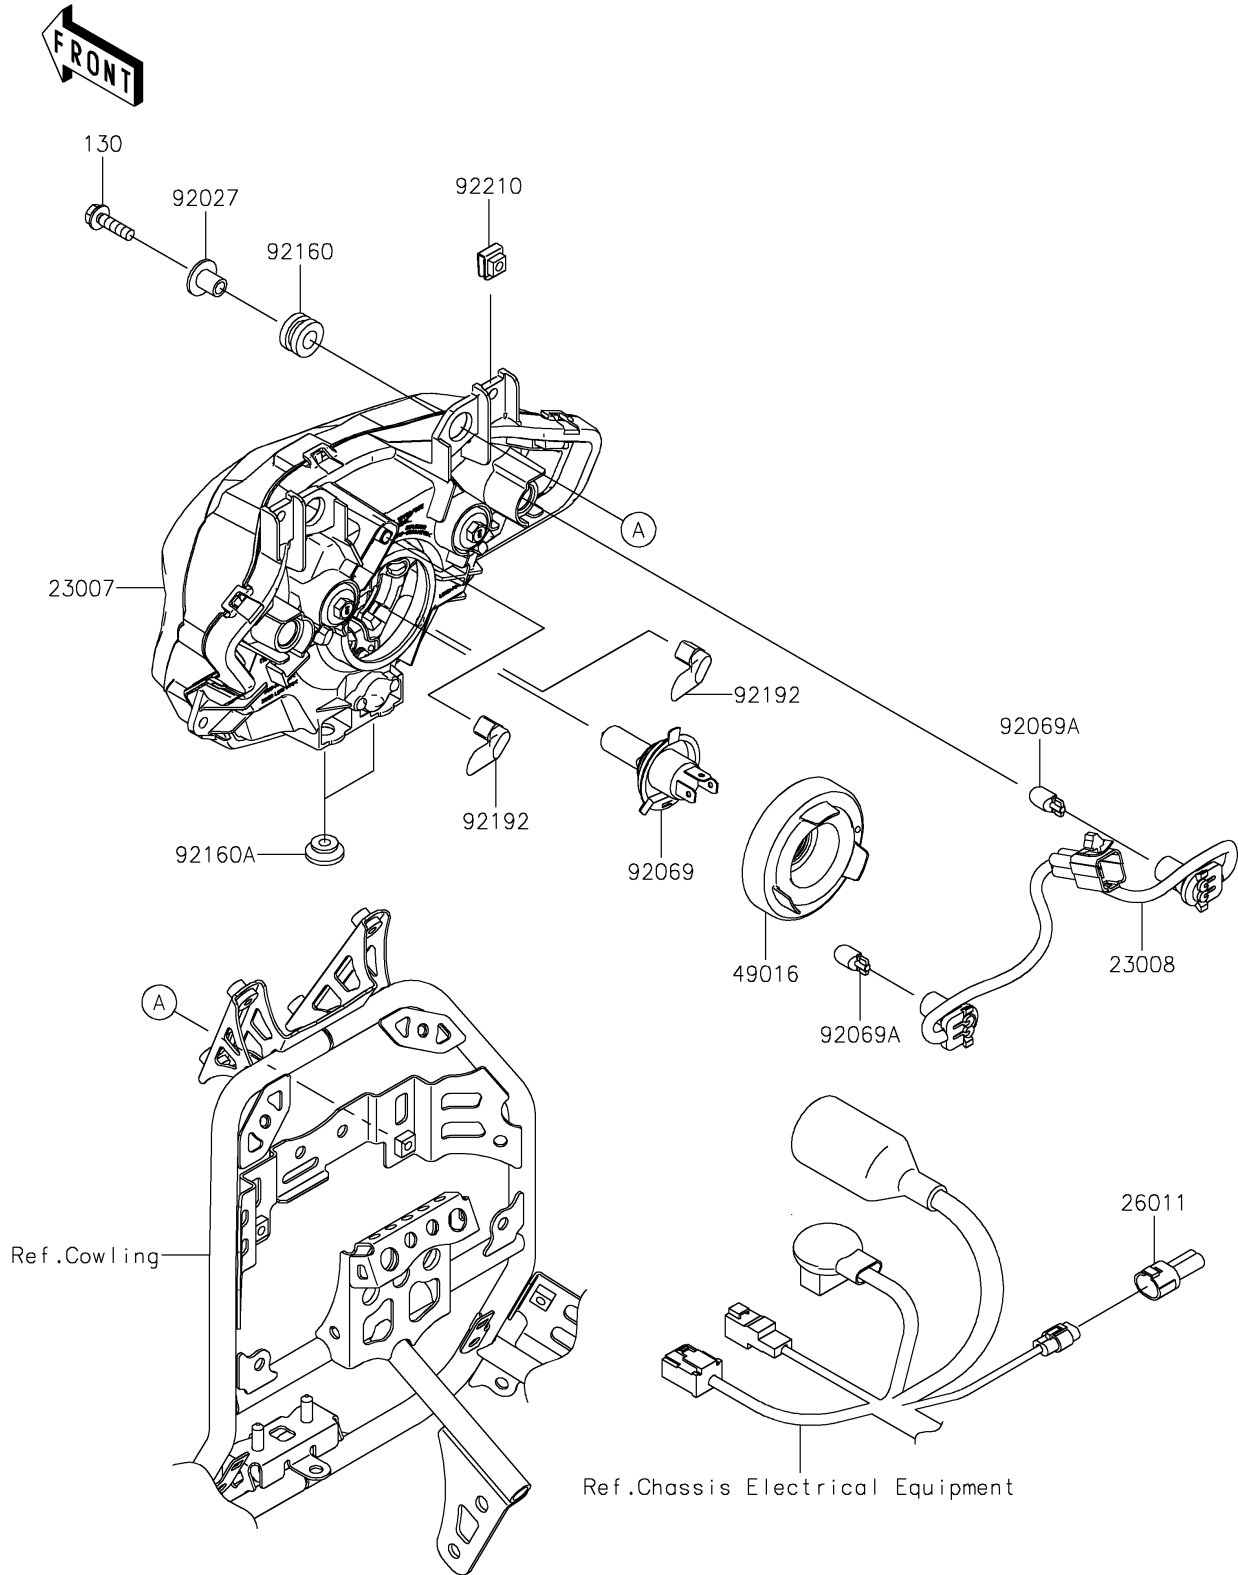

# 2025 Versys-X 300 ABS PARTS DIAGRAM

Headlight(s)

F2710

## 2025 Versys-X 300 ABS PARTS LIST

### Headlight(s)

| ITEM NAME                         | PART NUMBER | QUANTITY |
|-----------------------------------|-------------|----------|
| LENS-COMP,HEAD LAMP (Ref # 23007) | 23007-0207  | 1        |
| SOCKET-ASSY (Ref # 23008)         | 23008-0177  | 1        |
| WIRE-LEAD (Ref # 26011)           | 26011-0967  | 1        |
| COVER-SEAL (Ref # 49016)          | 49016-0627  | 1        |
| COLLAR,6.5X10X14.1 (Ref # 92027)  | 92027-1183  | 2        |
| BULB,12V 60/55W,H4 (Ref # 92069)  | 92069-0050  | 1        |
| BULB,12V 5W (Ref # 92069A)        | 92069-1016  | 2        |
| DAMPER,10X20X12 (Ref # 92160)     | 92160-1167  | 2        |
| DAMPER (Ref # 92160A)             | 92160-1613  | 2        |
| TUBE,BREATHER (Ref # 92192)       | 92192-1528  | 2        |
| NUT,5MM (Ref # 92210)             | 92210-0776  | 2        |
| BOLT-FLANGED,6X22 (Ref # 130)     | 130BA0622   | 2        |