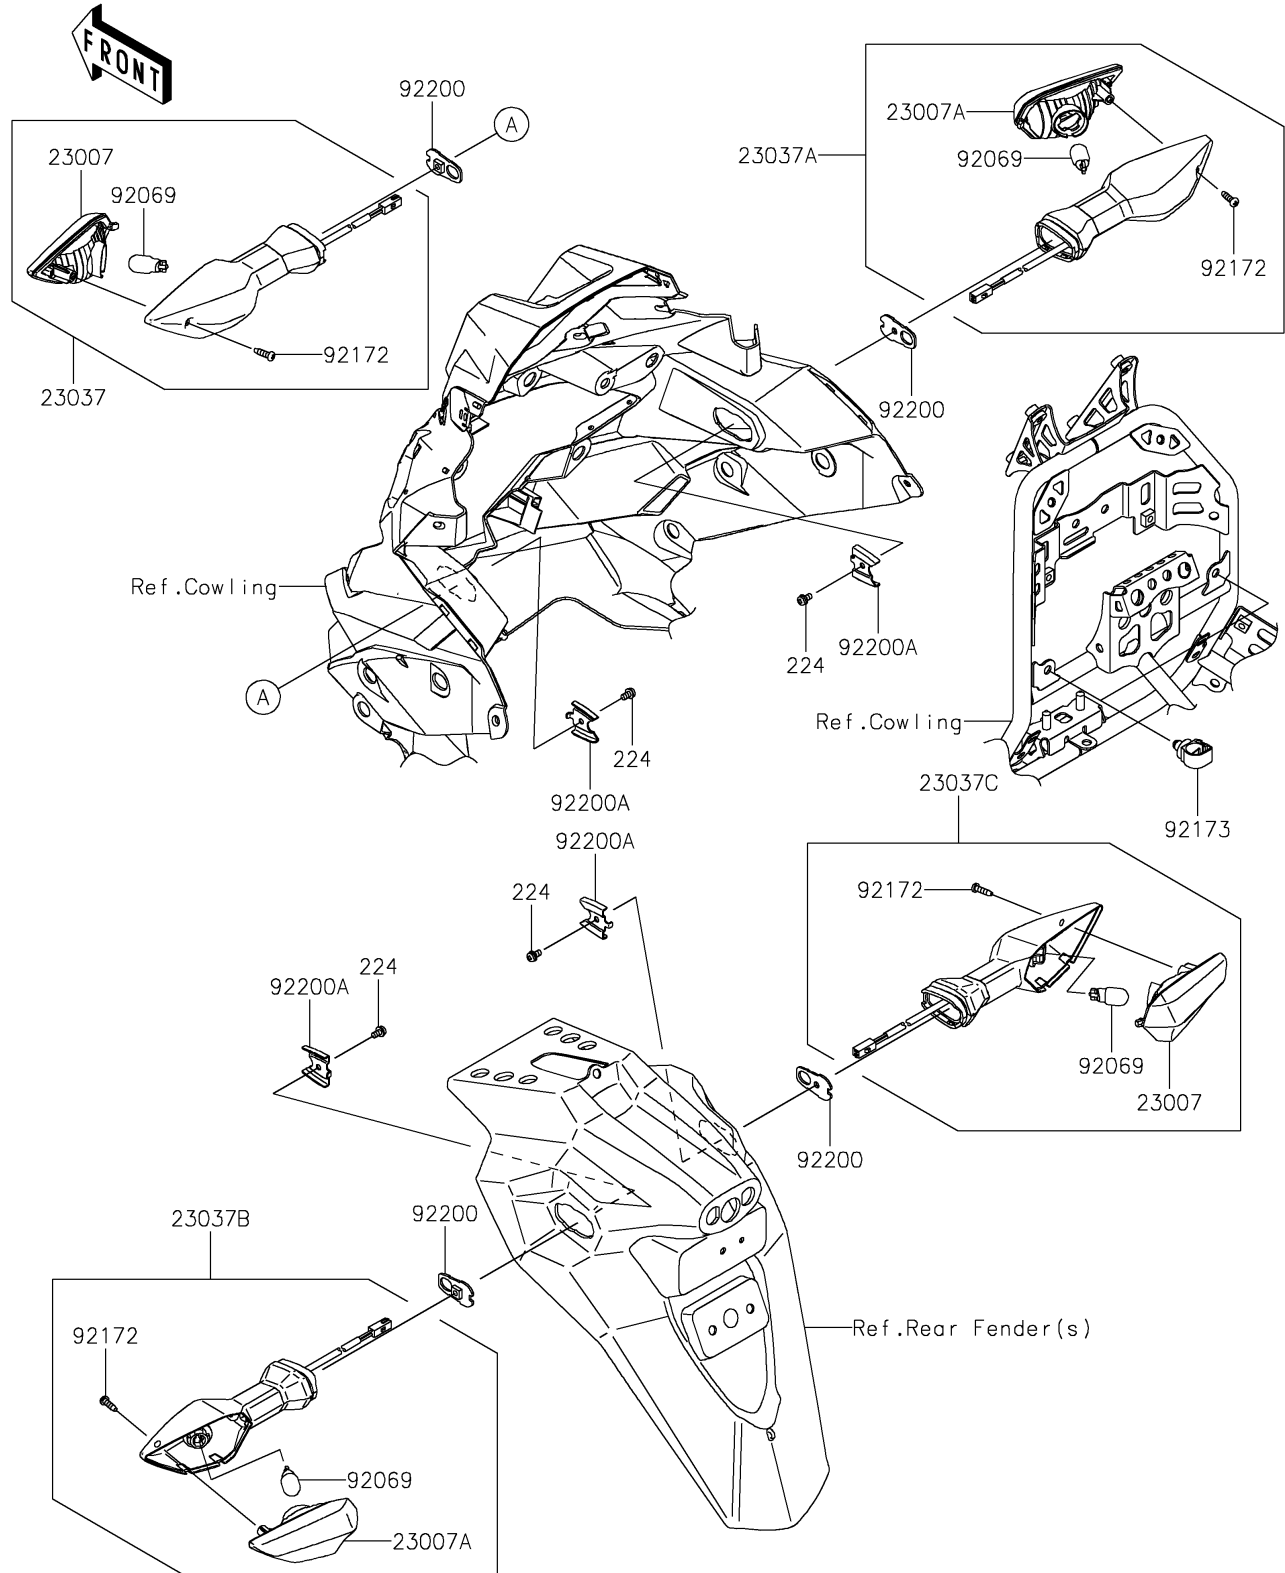

# 2022 Versys-X 300 ABS PARTS DIAGRAM

## Turn Signals

F2730

## 2022 Versys-X 300 ABS PARTS LIST

### Turn Signals

ITEM NAME	PART NUMBER	QUANTITY
LENS-COMP (Ref # 23007)	23007-0228	2
LENS-COMP (Ref # 23007A)	23007-0229	2
LAMP-ASSY-SIGNAL,FR,LH (Ref # 23037)	23037-0539	1
LAMP-ASSY-SIGNAL,FR,RH (Ref # 23037A)	23037-0540	1
LAMP-ASSY-SIGNAL,RR,LH (Ref # 23037B)	23037-0541	1
LAMP-ASSY-SIGNAL,RR,RH (Ref # 23037C)	23037-0542	1
BULB,12V 10W (Ref # 92069)	92069-0090	4
SCREW,4X14 (Ref # 92172)	92172-1117	4
CLAMP,12MM DIA. (Ref # 92173)	92173-0736	2
WASHER,NUT 4MM (Ref # 92200)	92200-0854	4
WASHER (Ref # 92200A)	92200-0855	4
SCREW-PAN-WP-CROS,4X8 (Ref # 224)	224AB0408	4