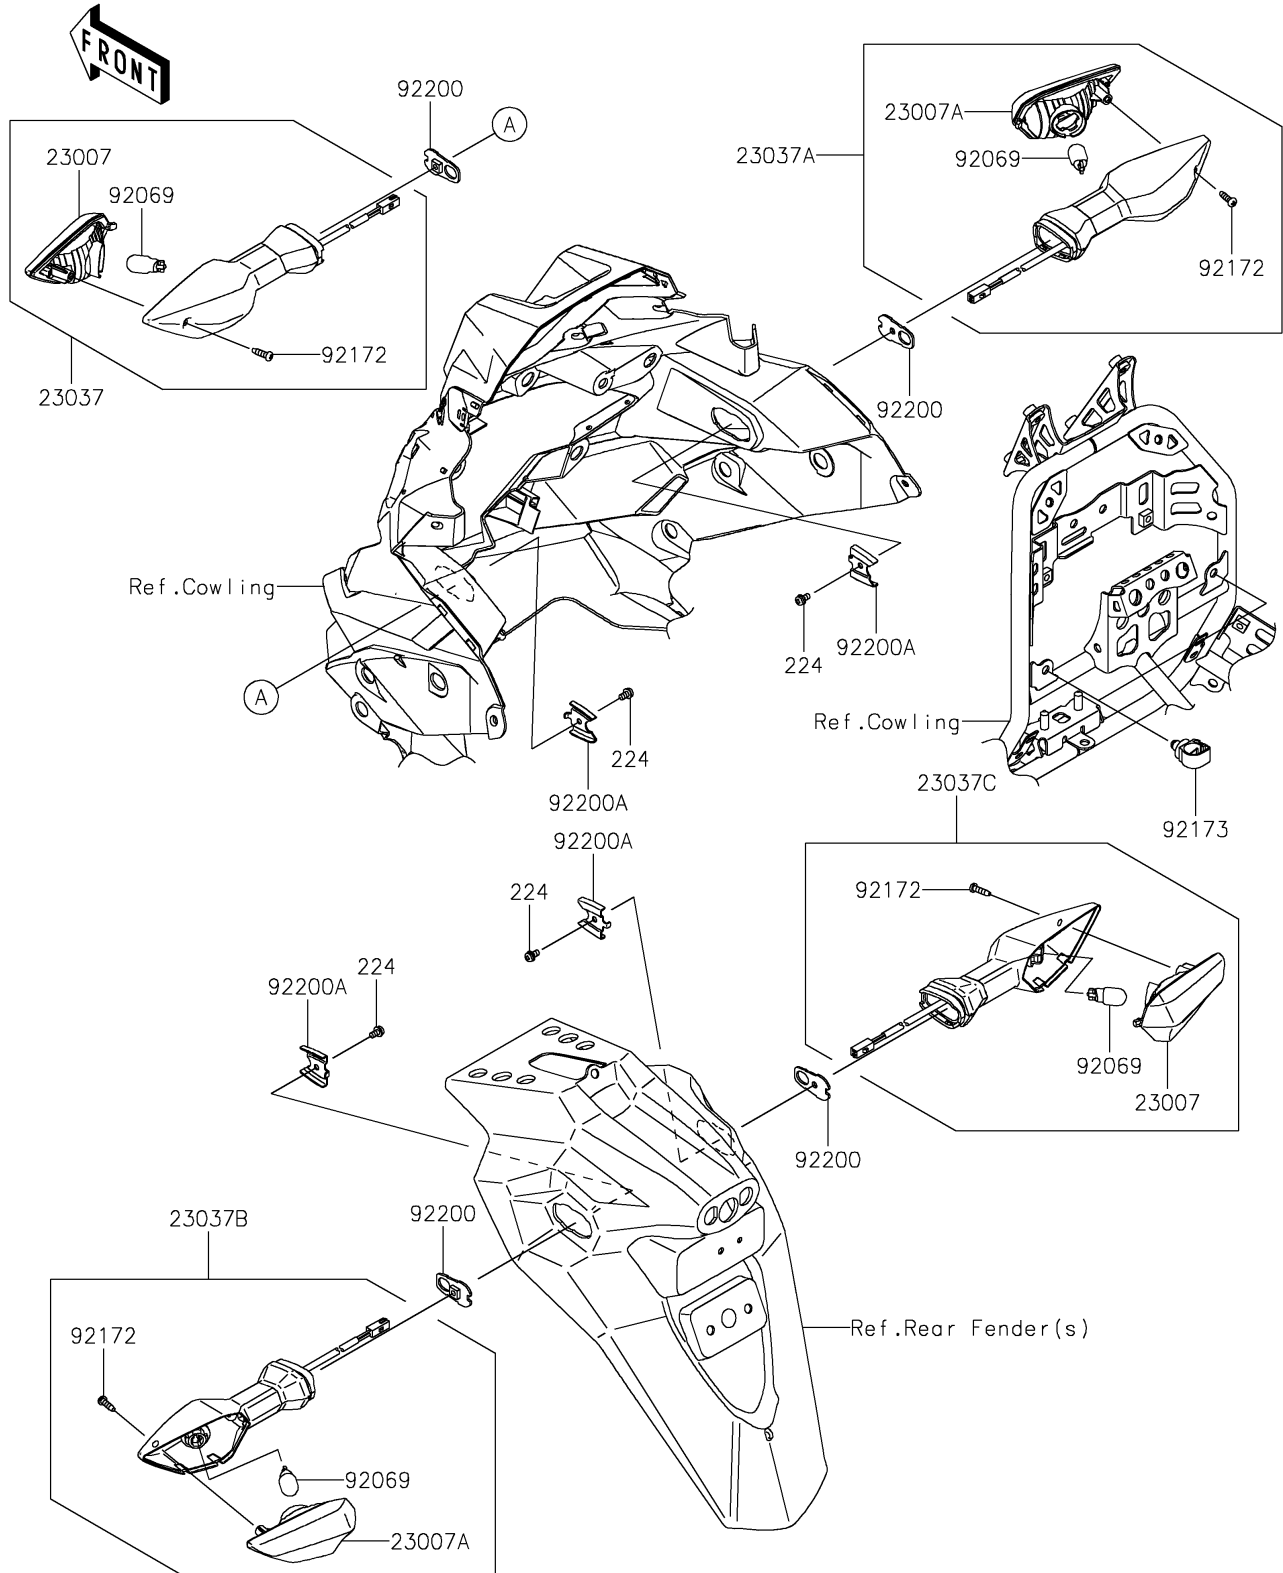

2023 Versys-X 300 ABS PARTS DIAGRAM

Turn Signals

F2730

2023 Versys-X 300 ABS PARTS LIST

Turn Signals

ITEM NAME	PART NUMBER	QUANTITY
LENS-COMP (Ref # 23007)	23007-0228	2
LENS-COMP (Ref # 23007A)	23007-0229	2
LAMP-ASSY-SIGNAL,FR,LH (Ref # 23037)	23037-0539	1
LAMP-ASSY-SIGNAL,FR,RH (Ref # 23037A)	23037-0540	1
LAMP-ASSY-SIGNAL,RR,LH (Ref # 23037B)	23037-0541	1
LAMP-ASSY-SIGNAL,RR,RH (Ref # 23037C)	23037-0542	1
BULB,12V 10W (Ref # 92069)	92069-0090	4
SCREW,4X14 (Ref # 92172)	92172-1117	4
CLAMP,12MM DIA. (Ref # 92173)	92173-0736	2
WASHER,NUT 4MM (Ref # 92200)	92200-0854	4
WASHER (Ref # 92200A)	92200-0855	4
SCREW-PAN-WP-CROS,4X8 (Ref # 224)	224AB0408	4