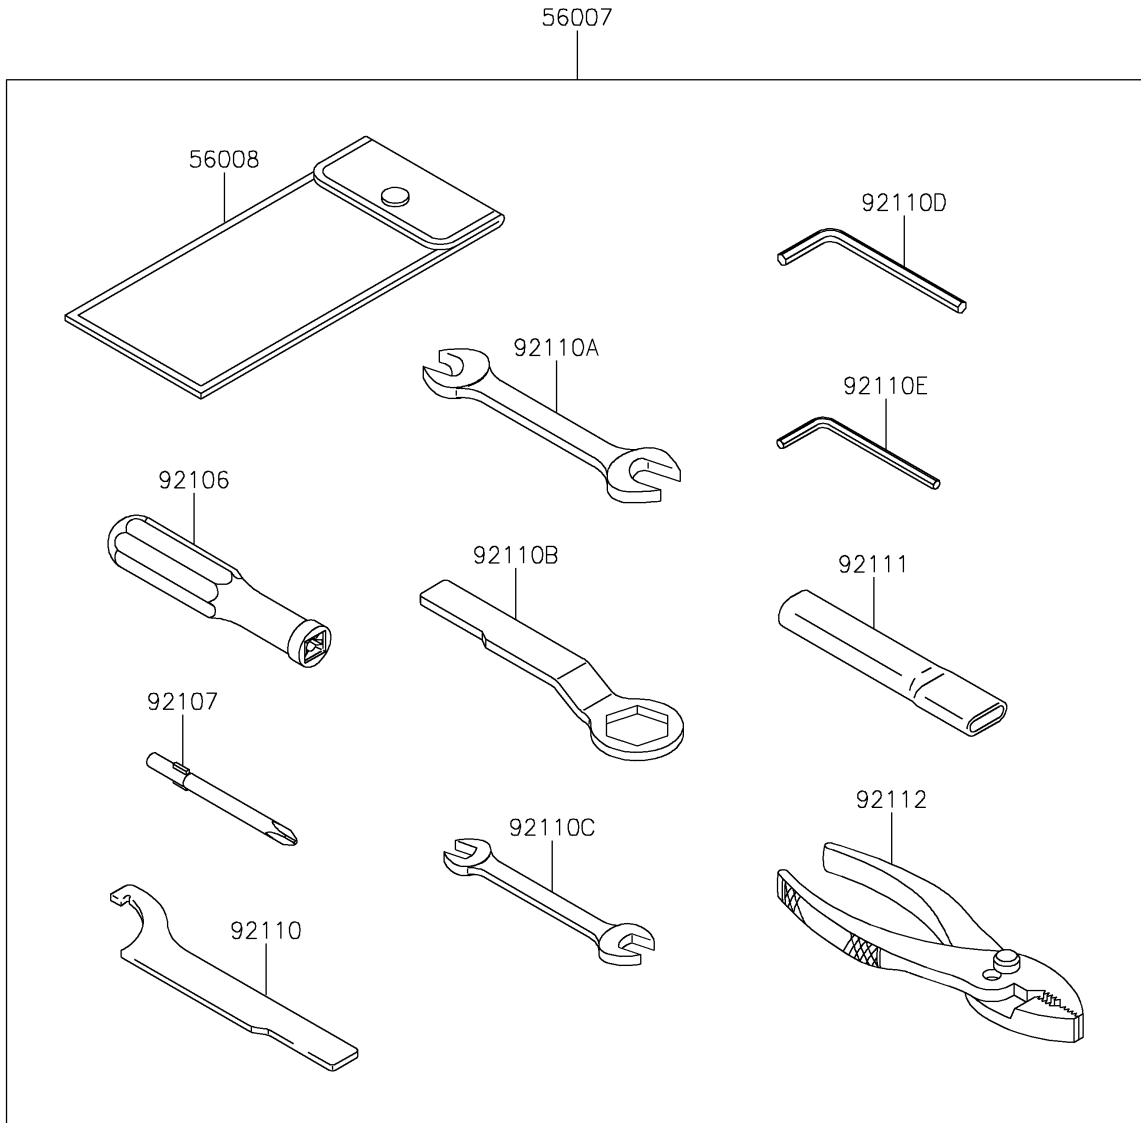

# 2022 VERSYS®-X 300 ABS PARTS DIAGRAM

Owner's Tools

F2810

## 2022 VERSYS®-X 300 ABS PARTS LIST

### Owner's Tools

ITEM NAME	PART NUMBER	QUANTITY
TOOL-KIT (Ref # 56007)	56007-0157	1
BAG,TOOL (Ref # 56008)	56008-0036	1
GASKET-LIQUID,TB1211F,CLEAR (Ref # 92104)	92104-0004	1
GASKET-LIQUID,TB1216B,BLACK (Ref # 92104A)	92104-1064	1
GRIP-SCREW DRIVER (Ref # 92106)	92106-0004	1
TOOL-DRIVER,#2PHILLIPS (Ref # 92107)	92107-0020	1
TOOL-WRENCH,HOOK (Ref # 92110)	92110-0040	1
TOOL-WRENCH,OPEN END,14X17 (Ref # 92110A)	92110-0057	1
TOOL-WRENCH,BOX END,27MM (Ref # 92110B)	92110-0065	1
TOOL-WRENCH,OPEN END,10X12 (Ref # 92110C)	92110-0564	1
TOOL-WRENCH,ALLEN,5MM (Ref # 92110D)	92110-0566	1
TOOL-WRENCH,ALLEN,4MM (Ref # 92110E)	92110-0567	1
TOOL-BAR,WRENCH (Ref # 92111)	92111-0008	1
TOOL-PLIERS (Ref # 92112)	92112-0007	1