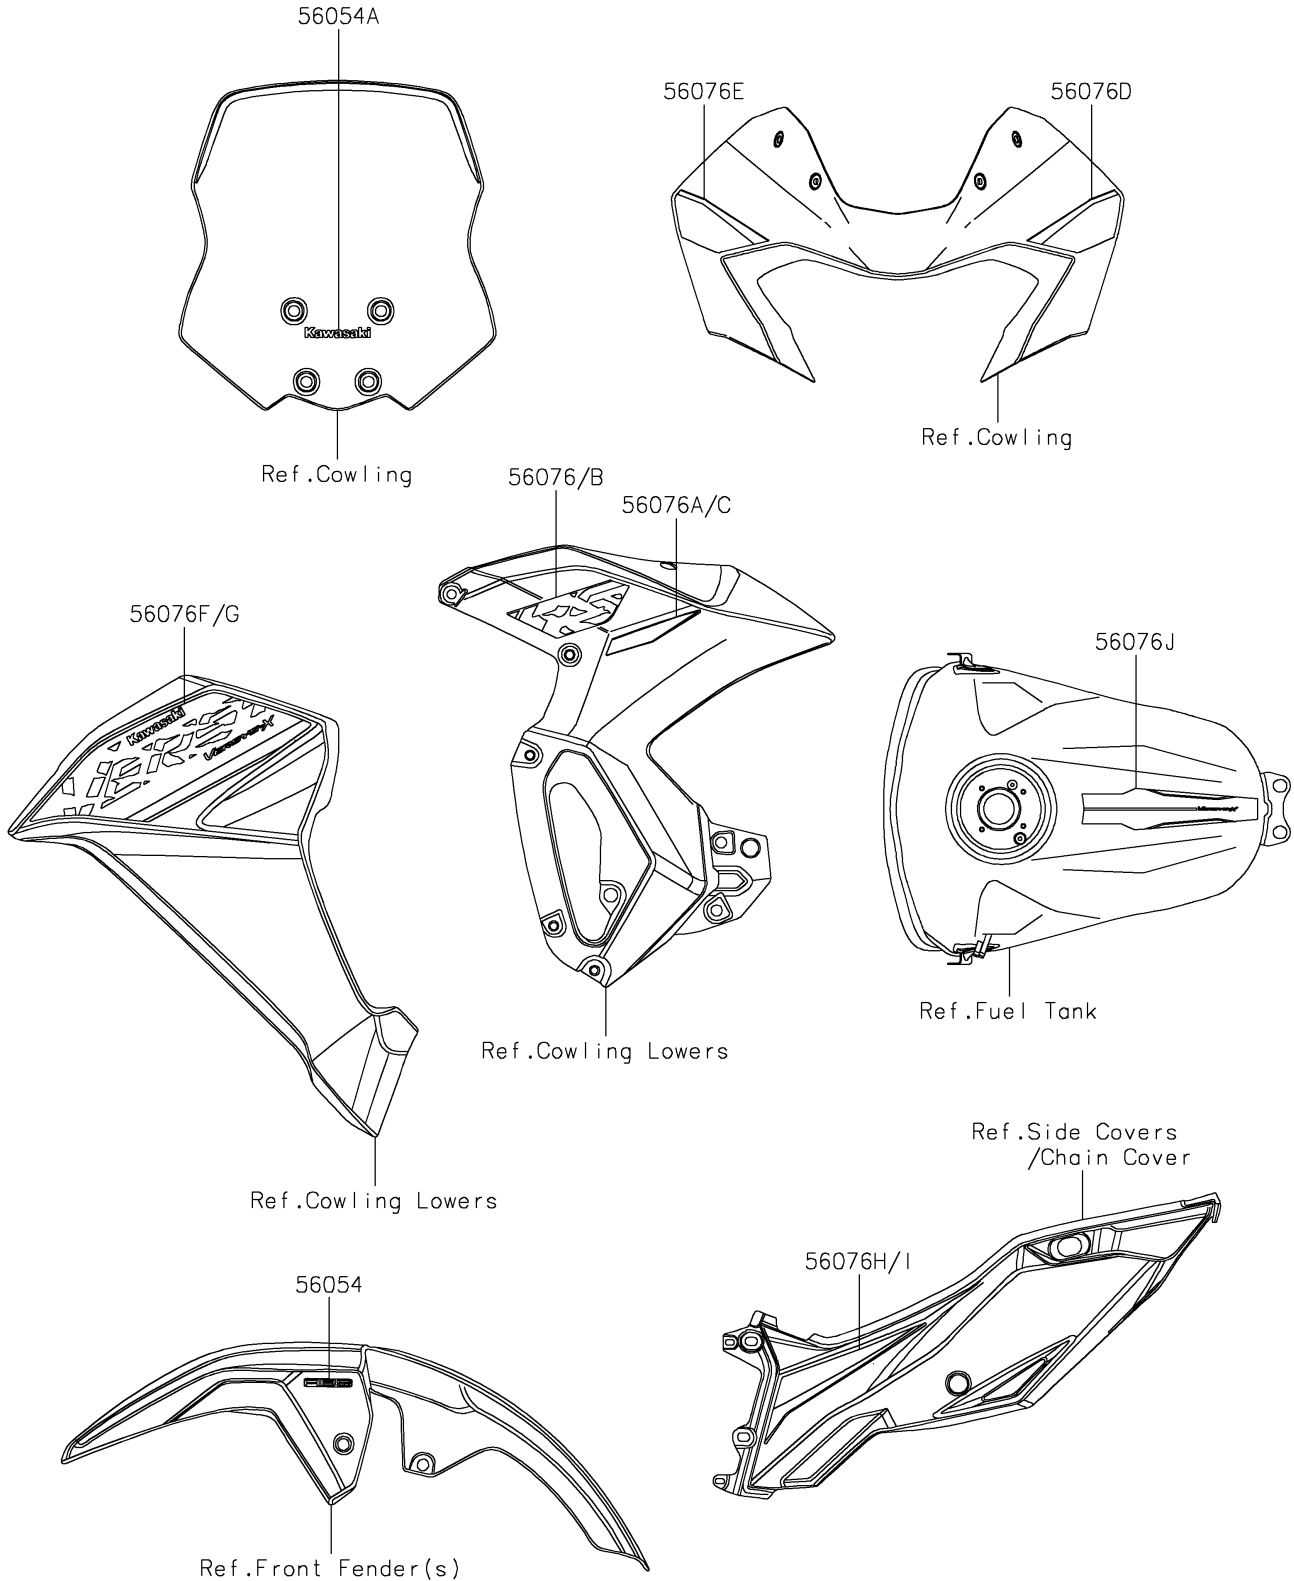

2024 VERSYS®-X 300 ABS PARTS DIAGRAM

Decals(P.M.S.Green)(CPFAN-CRFAL)

F2861B

2024 VERSYS®-X 300 ABS PARTS LIST

Decals(P.M.S.Green)(CPFAN-CRFAL)

ITEM NAME	PART NUMBER	QUANTITY
MARK,FR FENDER,ABS (Ref # 56054)	56054-1879	2
MARK,WINDSHIELD,KAWASAKI (Ref # 56054A)	56054-2261	1
PATTERN,TANK SIDE COWL.,LH (Ref # 56076)	56076-7501	1
PATTERN,TANK SIDE COWL.,LWR,LH (Ref # 56076A)	56076-7502	1
PATTERN,TANK SIDE COWL.,RH (Ref # 56076B)	56076-7503	1
PATTERN,TANK SIDE COWL.,LWR,RH (Ref # 56076C)	56076-7504	1
PATTERN,UPP COWLING,LH (Ref # 56076D)	56076-7505	1
PATTERN,UPP COWLING,RH (Ref # 56076E)	56076-7506	1
PATTERN,SIDE COWL.,LH (Ref # 56076F)	56076-7507	1
PATTERN,SIDE COWL.,RH (Ref # 56076G)	56076-7508	1
PATTERN,TAIL COVER,LH (Ref # 56076H)	56076-7509	1
PATTERN,TAIL COVER,RH (Ref # 56076I)	56076-7510	1
PATTERN,FUEL TANK (Ref # 56076J)	56076-7756	1