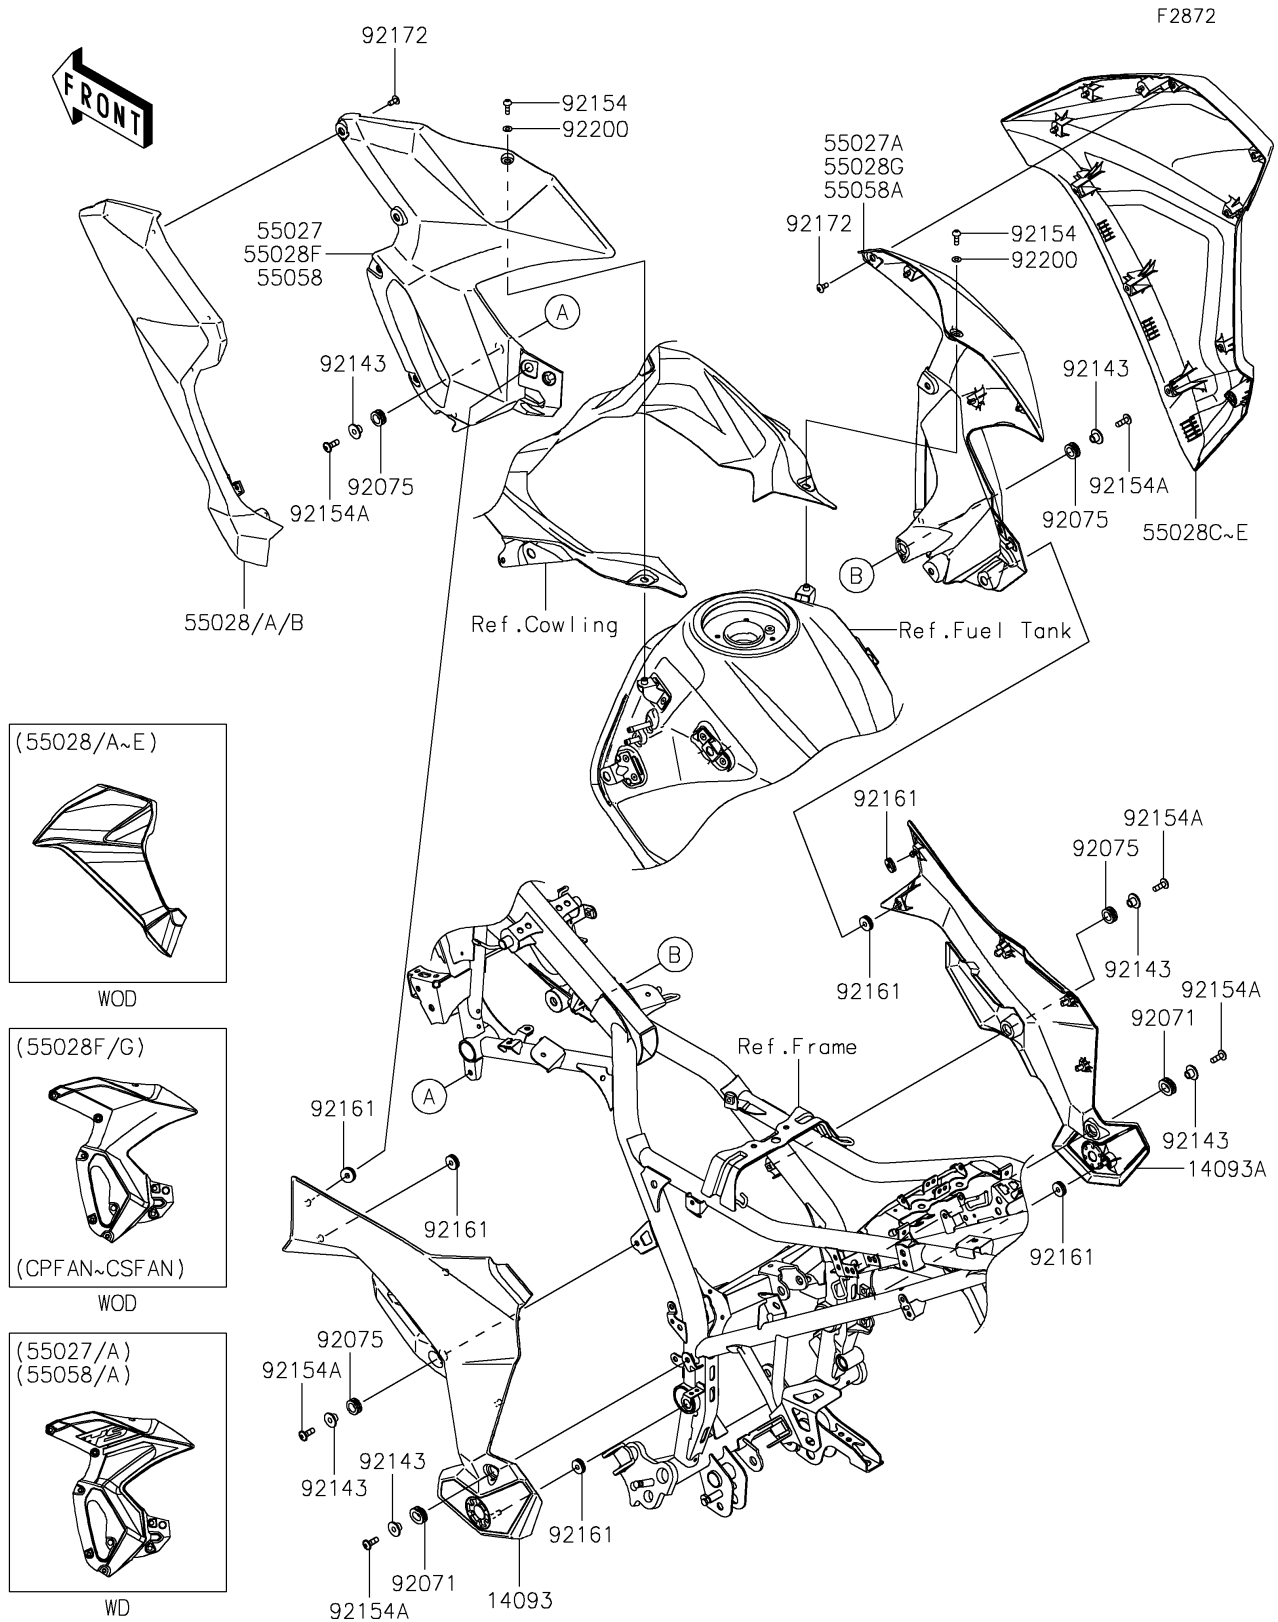

2022 VERSYS®-X 300 ABS PARTS DIAGRAM

Cowling Lowers

2022 VERSYS®-X 300 ABS PARTS LIST

Cowling Lowers

ITEM NAME	PART NUMBER	QUANTITY
COVER,PIVOT,LH (Ref # 14093)	14093-0558	1
COVER,PIVOT,RH (Ref # 14093A)	14093-0559	1
COWLING,TANK SIDE,LH,P.R.WHITE (Ref # 55027)	55027-5205-68N	1
COWLING,TANK SIDE,RH,P.R.WHITE (Ref # 55027A)	55027-5206-68N	1
COWLING,SIDE,LH,P.R.WHITE (Ref # 55028)	55028-0626-68N	1
COWLING,SIDE,RH,P.R.WHITE (Ref # 55028C)	55028-0627-68N	1
GROMMET,20X24X8 (Ref # 92071)	92071-0768	2
DAMPER (Ref # 92075)	92075-1634	4
COLLAR,L=9.6 (Ref # 92143)	92143-1016	6
BOLT,SOCKET,5X16 (Ref # 92154)	92154-0209	2
BOLT,SOCKET,6X18 (Ref # 92154A)	92154-2340	6
DAMPER,6X19X5.6 (Ref # 92161)	92161-1911	6
SCREW,5X12 (Ref # 92172)	92172-0821	10
WASHER,NYLONE,5.3X11.5X0.5 (Ref # 92200)	92200-0006	2