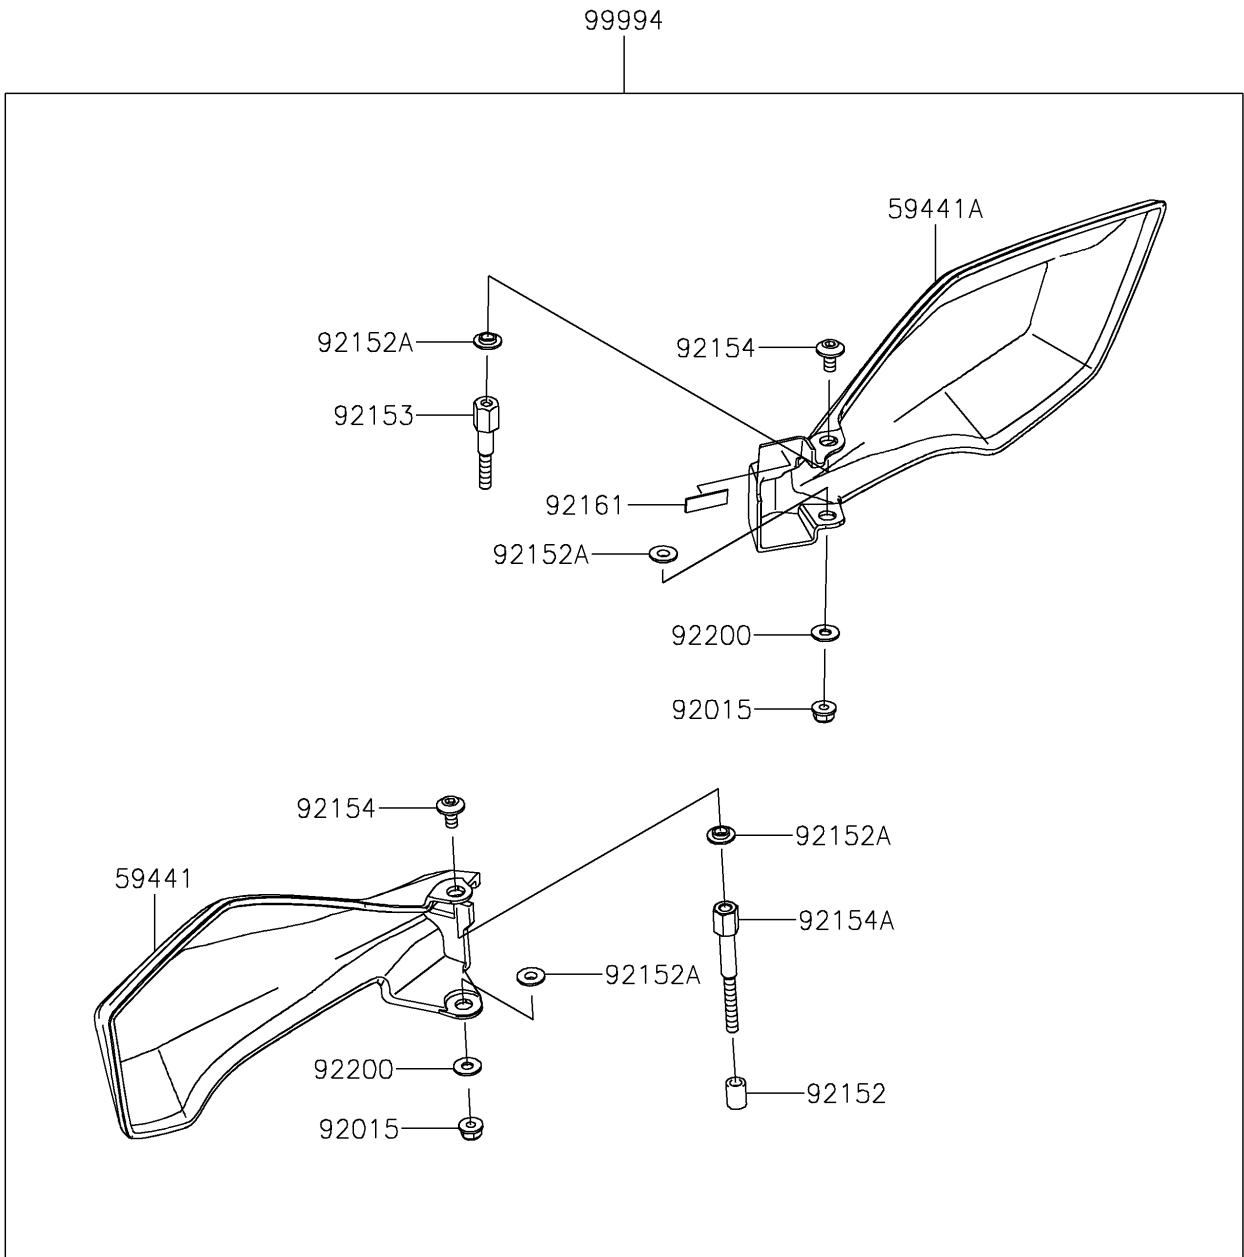

# 2022 Versys-X 300 ABS PARTS DIAGRAM

Accessory(Hand Guard)

F2910

## 2022 Versys-X 300 ABS PARTS LIST

### Accessory(Hand Guard)

ITEM NAME	PART NUMBER	QUANTITY
COVER-HANDLE,LH (Ref # 59441)	59441-0043	1
COVER-HANDLE,RH (Ref # 59441A)	59441-0044	1
NUT,LOCK,FLANGED,6MM (Ref # 92015)	92015-1603	2
COLLAR,6.5X10.5X14 (Ref # 92152)	92152-2302	1
COLLAR,6.5X15X3.4 (Ref # 92152A)	92152-2314	4
BOLT,LEVER SET (Ref # 92153)	92153-0790	1
BOLT,SOCKET,6X12 (Ref # 92154)	92154-0951	2
BOLT (Ref # 92154A)	92154-2359	1
DAMPER,10X30X1 (Ref # 92161)	92161-1985	1
WASHER,6.2X15X1.2 (Ref # 92200)	92200-1762	2
KIT-ACCESSORY,HAND GUARD (Ref # 99994)	99994-0992	1