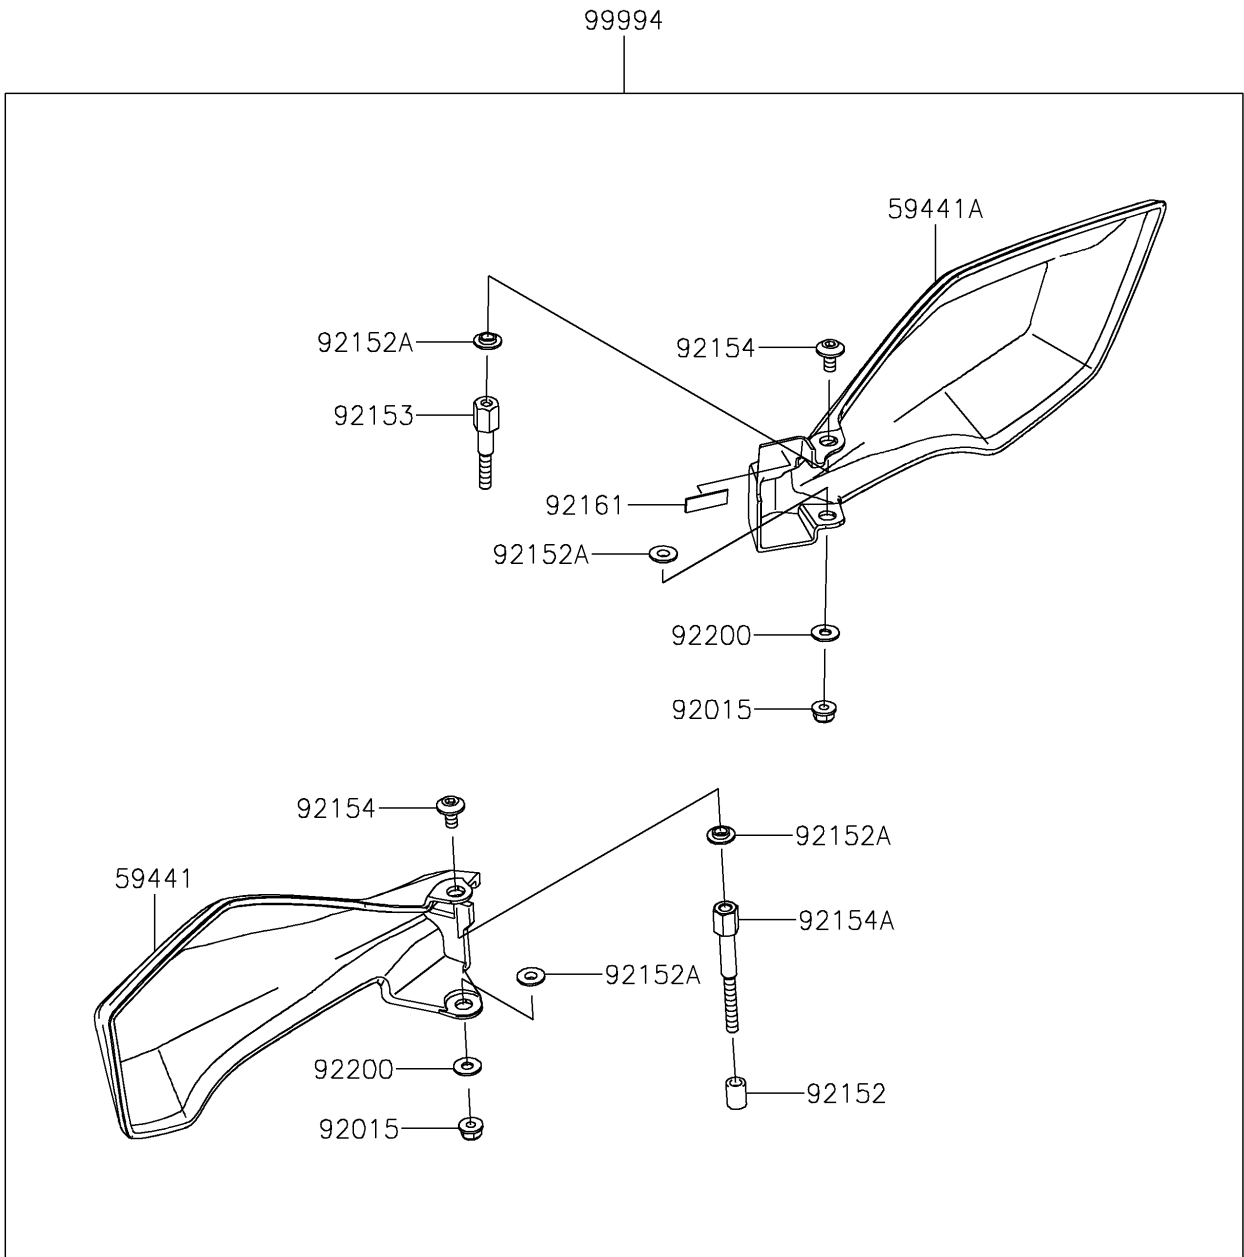

2023 Versys-X 300 ABS PARTS DIAGRAM

Accessory(Hand Guard)

F2910

2023 Versys-X 300 ABS PARTS LIST

Accessory(Hand Guard)

ITEM NAME	PART NUMBER	QUANTITY
COVER-HANDLE,LH (Ref # 59441)	59441-0043	1
COVER-HANDLE,RH (Ref # 59441A)	59441-0044	1
NUT,LOCK,FLANGED,6MM (Ref # 92015)	92015-1603	2
COLLAR,6.5X10.5X14 (Ref # 92152)	92152-2302	1
COLLAR,6.5X15X3.4 (Ref # 92152A)	92152-2314	4
BOLT,LEVER SET (Ref # 92153)	92153-0790	1
BOLT,SOCKET,6X12 (Ref # 92154)	92154-0951	2
BOLT (Ref # 92154A)	92154-2359	1
DAMPER,10X30X1 (Ref # 92161)	92161-1985	1
WASHER,6.2X15X1.2 (Ref # 92200)	92200-1762	2
KIT-ACCESSORY,HAND GUARD (Ref # 99994)	99994-0992	1