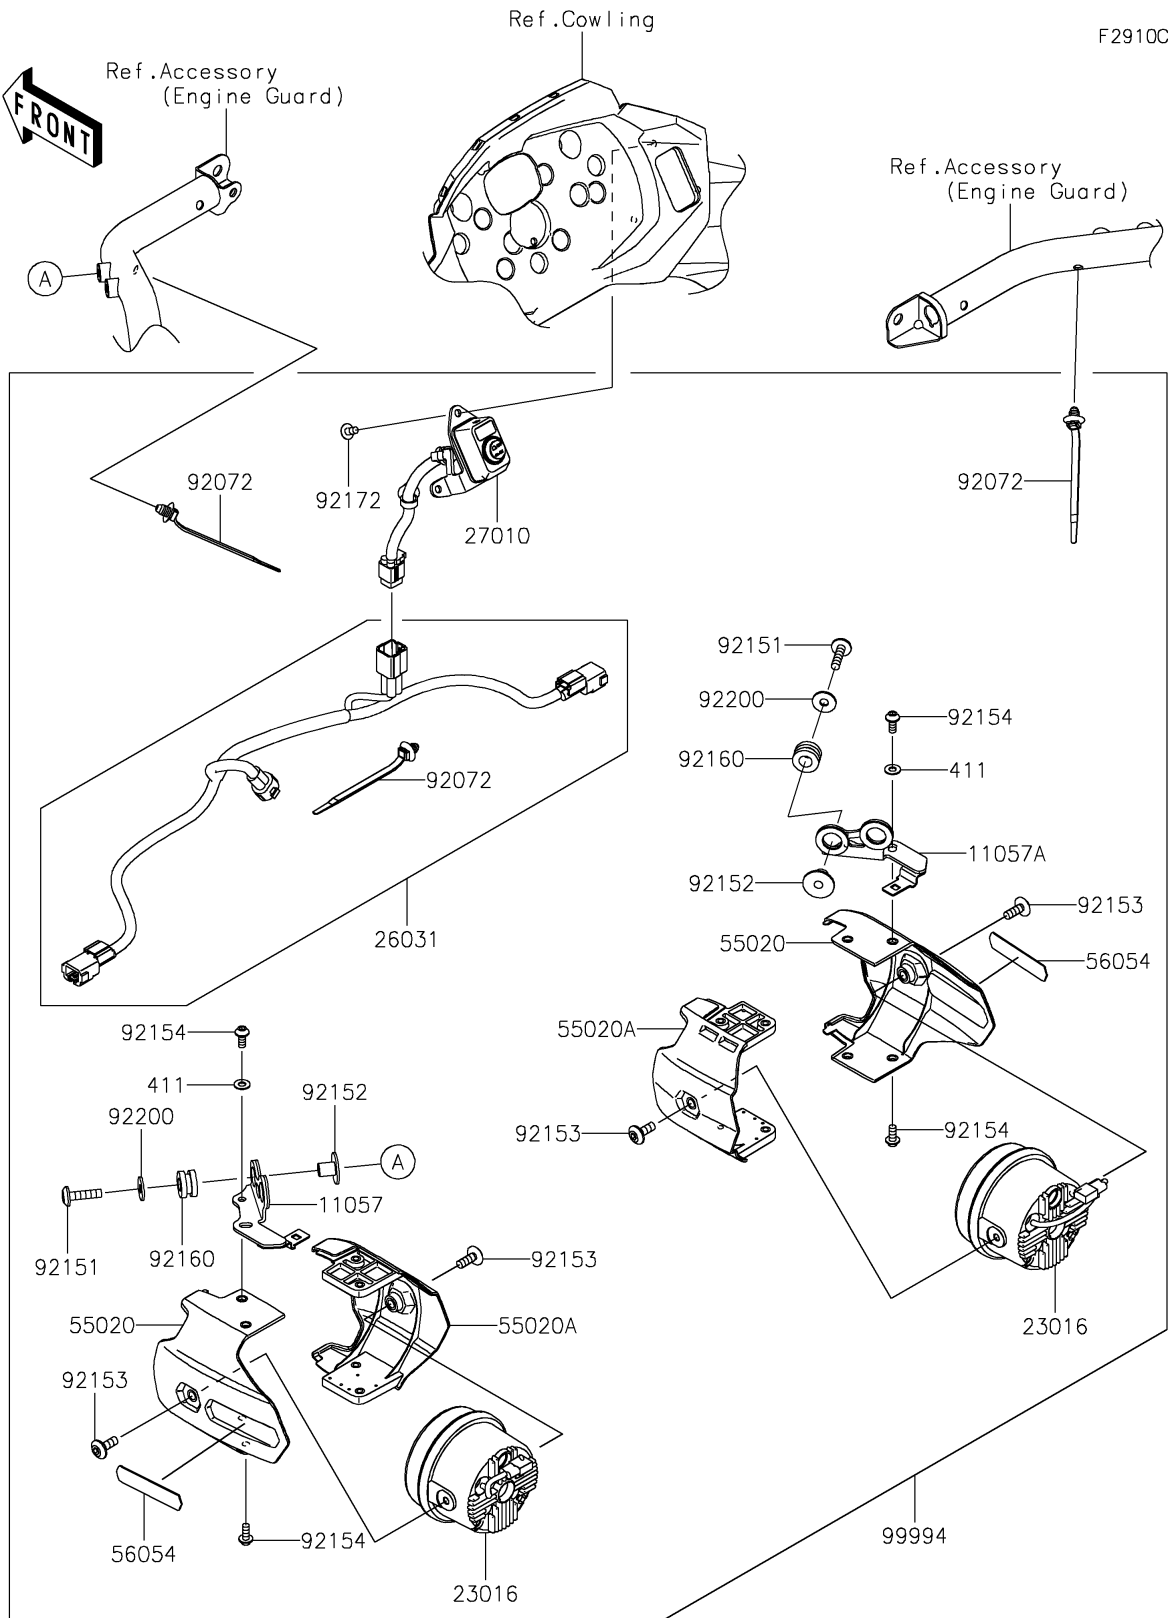

2023 Versys-X 300 ABS PARTS DIAGRAM

Accessory(Fog Lamp)

2023 Versys-X 300 ABS PARTS LIST

Accessory(Fog Lamp)

ITEM NAME	PART NUMBER	QUANTITY
BRACKET,SUBLAMP,LH (Ref # 11057)	11057-0624	1
BRACKET,SUBLAMP,RH (Ref # 11057A)	11057-0625	1
LAMP-ASSY,LED,FOG,PIAA (Ref # 23016)	23016-0599	2
HARNESS,FOG LAMP (Ref # 26031)	26031-2337	1
SWITCH,FOG LAMP (Ref # 27010)	27010-0850	1
GUARD,OUTER (Ref # 55020)	55020-1825	2
GUARD,INNER (Ref # 55020A)	55020-1826	2
MARK,FOG LAMP,KAWASAKI (Ref # 56054)	56054-1695	2
BAND,OS170-FT7(BLACK) (Ref # 92072)	92072-1414	6
BOLT,SOCKET,6X25 (Ref # 92151)	92151-1611	4
COLLAR,6.5X10X13.6 (Ref # 92152)	92152-2204	4
BOLT,SOCKET,6X16 (Ref # 92153)	92153-1526	4
BOLT,SOCKET,5X12 (Ref # 92154)	92154-0917	8
DAMPER,10X20X12 (Ref # 92160)	92160-1167	4
SCREW,5X10 (Ref # 92172)	92172-0864	3
WASHER,6.5X18X1.6 (Ref # 92200)	92200-0766	4
KIT-ACCESSORY,FOG LAMP (Ref # 99994)	99994-0996	1
WASHER-PLAIN,5MM (Ref # 411)	411AB0500	4