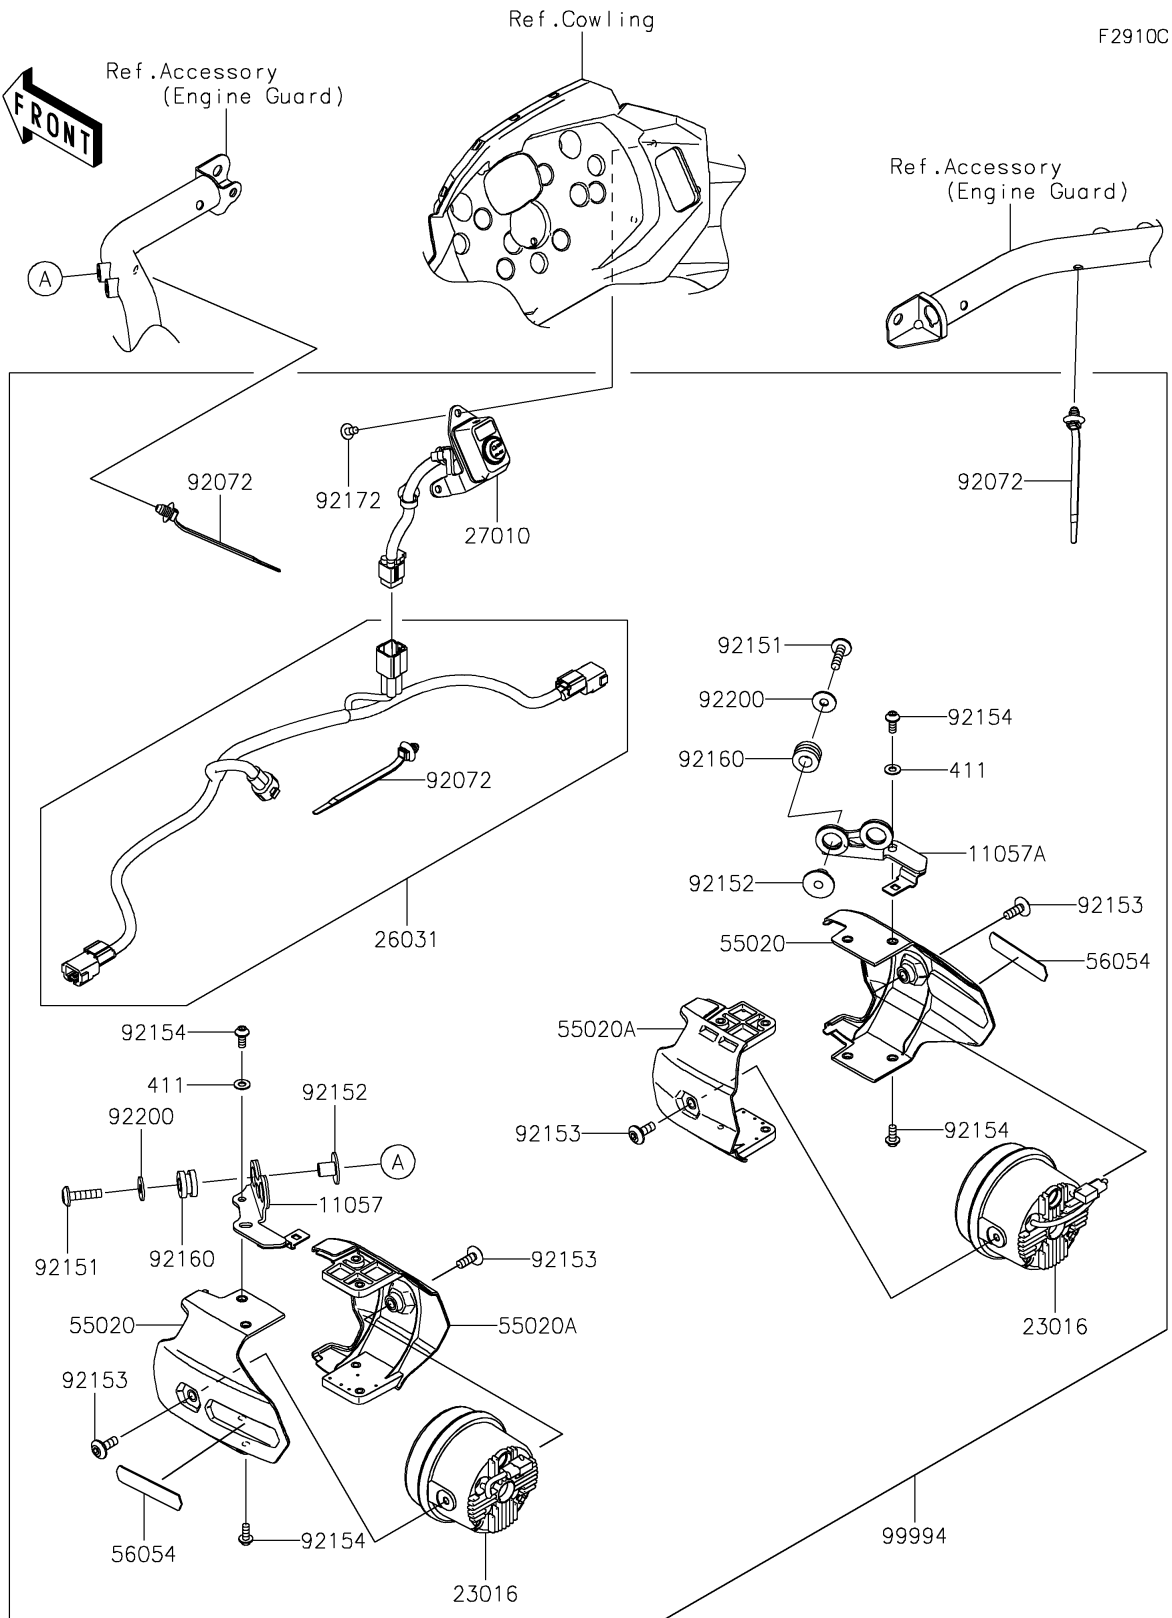

2025 Versys-X 300 ABS PARTS DIAGRAM

Accessory(Fog Lamp)

2025 Versys-X 300 ABS PARTS LIST

Accessory(Fog Lamp)

ITEM NAME	PART NUMBER	QUANTITY
BRACKET,SUBLAMP,LH (Ref # 11057)	11057-0624	1
BRACKET,SUBLAMP,RH (Ref # 11057A)	11057-0625	1
LAMP-ASSY,LED,FOG,PIAA (Ref # 23016)	23016-0599	2
HARNESS,FOG LAMP (Ref # 26031)	26031-2337	1
SWITCH,FOG LAMP (Ref # 27010)	27010-0850	1
GUARD,OUTER (Ref # 55020)	55020-1825	2
GUARD,INNER (Ref # 55020A)	55020-1826	2
MARK,FOG LAMP,KAWASAKI (Ref # 56054)	56054-1695	2
BAND,OS170-FT7(BLACK) (Ref # 92072)	92072-1414	6
BOLT,SOCKET,6X25 (Ref # 92151)	92151-1611	4
COLLAR,6.5X10X13.6 (Ref # 92152)	92152-2204	4
BOLT,SOCKET,6X16 (Ref # 92153)	92153-1526	4
BOLT,SOCKET,5X12 (Ref # 92154)	92154-0917	8
DAMPER,10X20X12 (Ref # 92160)	92160-1167	4
SCREW,5X10 (Ref # 92172)	92172-0864	3
WASHER,6.5X18X1.6 (Ref # 92200)	92200-0766	4
KIT-ACCESSORY,FOG LAMP (Ref # 99994)	99994-0996	1
WASHER-PLAIN,5MM (Ref # 411)	411AB0500	4