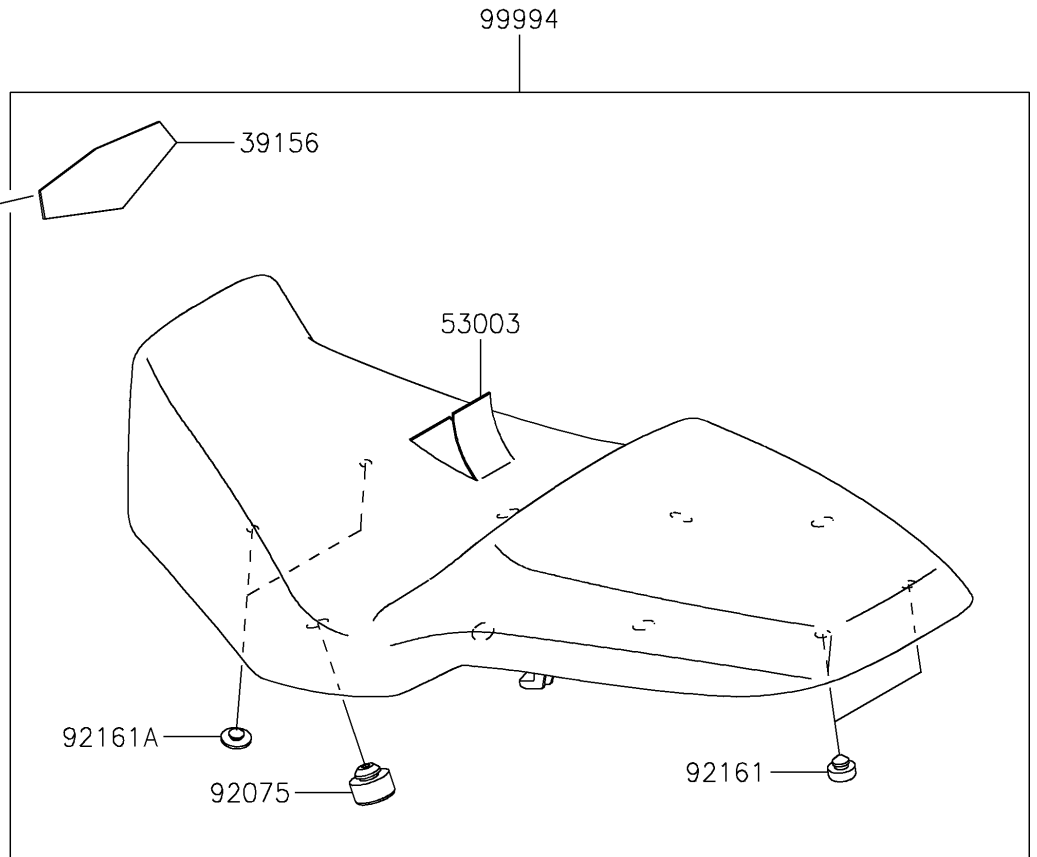

2023 Versys-X 300 ABS PARTS DIAGRAM

Accessory(High Seat)

F2910G

Ref. Fuel Tank

2023 Versys-X 300 ABS PARTS LIST

Accessory(High Seat)

ITEM NAME	PART NUMBER	QUANTITY
PAD (Ref # 39156)	39156-0801	1
LEATHER,BLACK (Ref # 53003)	53003-0447-MA	1
DAMPER (Ref # 92075)	92075-015	6
DAMPER,10X20X8 (Ref # 92161)	92161-0855	2
DAMPER,8X22X10 (Ref # 92161A)	92161-1685	2
KIT-ACCESSORY,HIGH SEAT (Ref # 99994)	99994-1002	1